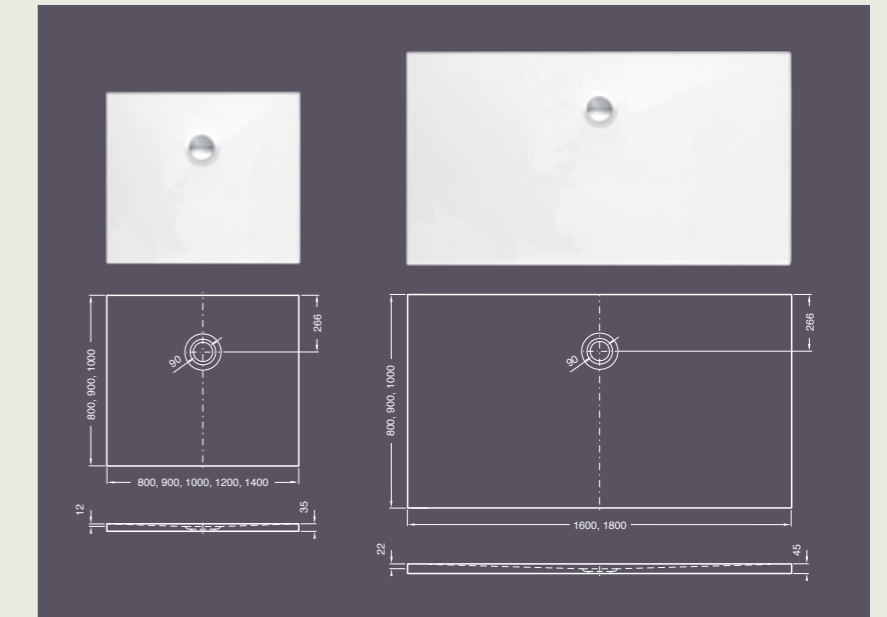

7 LENGTHS, 3 WIDTHS