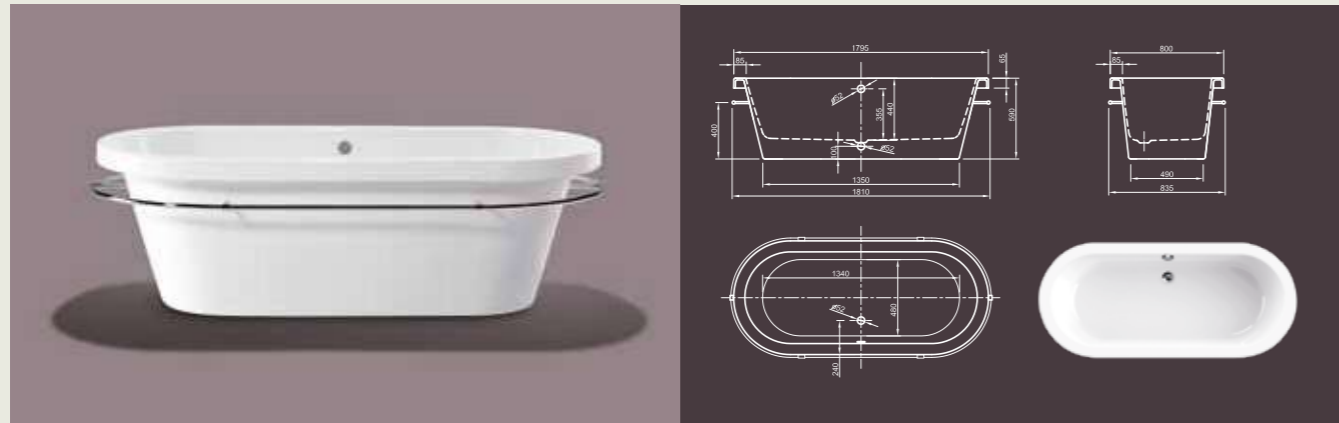

LOFT I

Modern interpretation of a classical bathtub. Our edgy model Loft equipped with a surrounding, chrome towel rail. Have your towel available after the enjoyment of an inevitable relaxing bath experience.

Technical data	
Article-No.	0100-067-01/02
Colour	White
Dimensions	1800 x 835 x 600 mm (L x W x H)
Weight	65 kg
Volume	230 l
Bath Waste Kit	Not fitted, to be on separate order

Further options see page 54