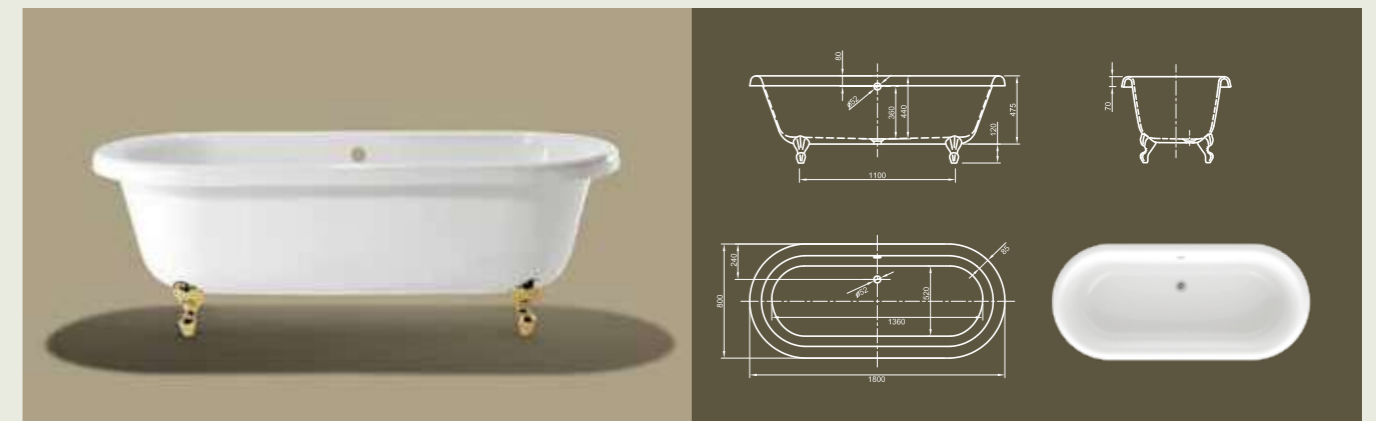

EDWARDIAN XL

Classical design meets comfortable dimensions! This large volume bathtub offers highest bathing comfort at both ends due to central position of the waste.

Technical data	
Article-No.	0100-063
Colour	White
Dimensions	1800 x 800 x 600 mm (L x W x H)
Weight	56 kg
Volume	220 l
Bath Waste Kit	Not fitted, to be on separate order
Feet	Ball & Claw feet, colour brass or chrome, factory fitted

Further options see page 54