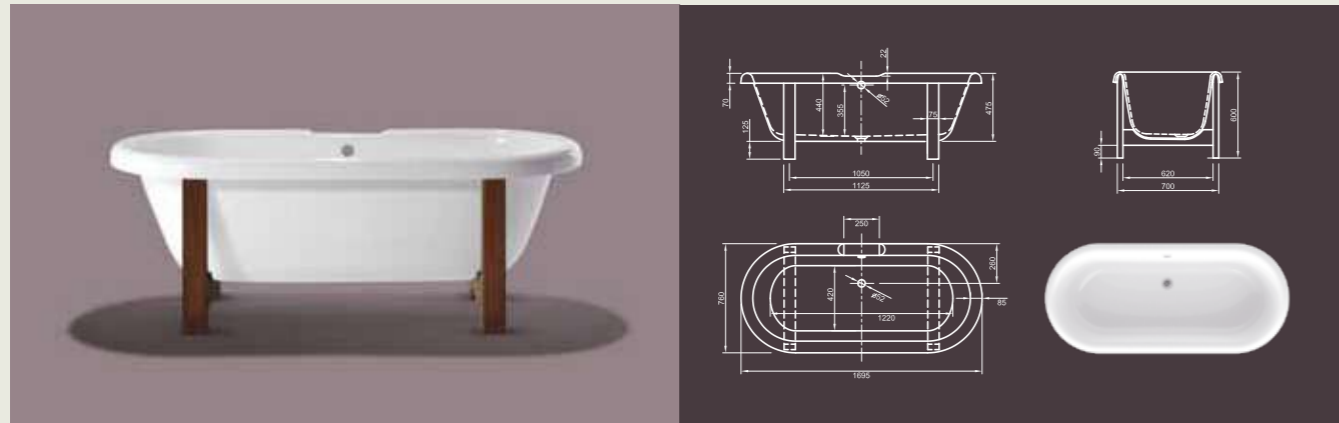

EDWARDIAN I

Noble interpretation! Our traditional design bathtub Edwardian equipped with a two-piece support made of teak wood.

Technical data	
Article-No.	0100-062-06
Colour	White
Dimensions	1700 x 750 x 600 mm (L x W x H)
Weight	55 kg
Volume	180 l
Bath Waste Kit	Not fitted, to be on separate order

Further options see page 54

Prince

EDWARDIAN II

Noble interpretation the 2nd! Our beloved Evergreen Edwardian imbedded in two consoles made of teak wood.

Technical data	
Article-No.	0100-062-08
Colour	White
Dimensions	1700 x 750 x 600 mm (L x W x H)
Weight	55 kg
Volume	180 l
Bath Waste Kit	Not fitted, to be on separate order

Further options see page 54