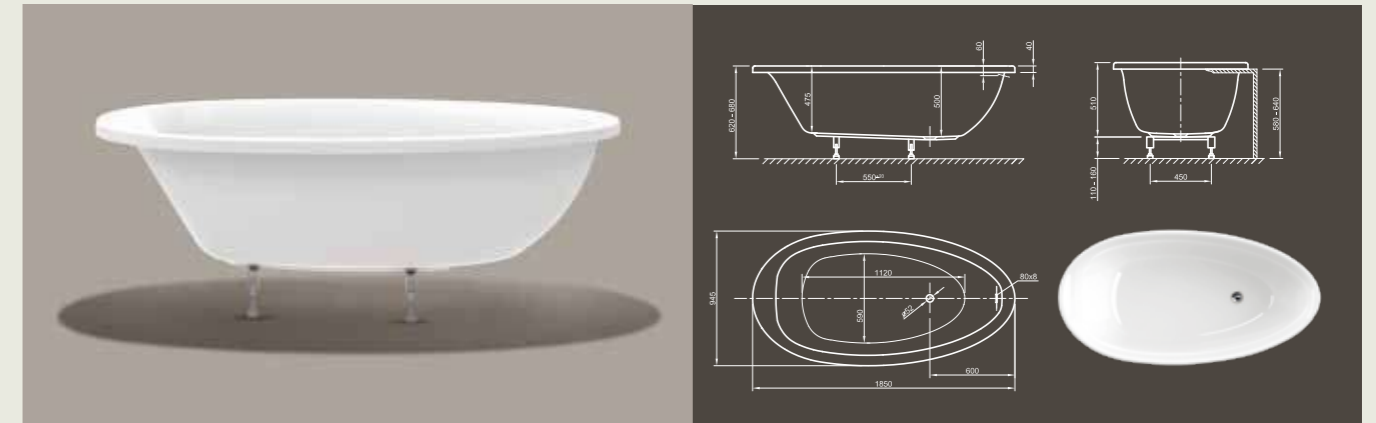

LOUNGE FIT

Pure power of attraction! This modern style bathtub is the space for meditative peace and radiates by its asymmetric egg-shape the feeling of maximal relaxation.

Technical data	
Article-No.	0400-289
Colour	White
Dimensions	1850 x 950 x 635 mm (L x W x H)
Weight	38 kg
Volume	265 l
Bath Waste Kit	Slot overflow & Click-Clack waste, colour chrome, factory fitted
Legs	Special frame system with adjustable legs, factory fitted

Further options see page 54