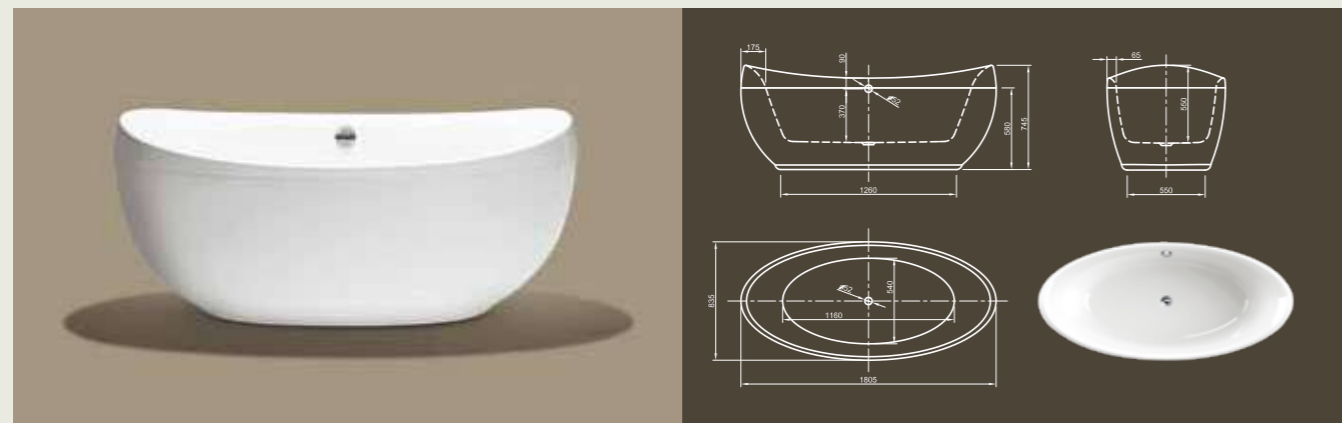

VENICE

Extraordinary design! This modern bathtub has a striking shape and captures you on a journey of mind.

Technical data	
Article-No.	0100-083
Colour	White
Dimensions	1800 x 835 x 745 mm (L x W x H)
Weight	51 kg
Volume	225 l
Bath Waste Kit	Click-Clack system, colour chrome, factory fitted

Further options see page 54

LOOM

Elegance in perfection! Exclusive and spacious design which does ensure extraordinarily relaxing bathing.

Technical data	
Article-No.	0100-088
Colour	White
Dimensions	1900 x 950 x 600 mm (L x W x H)
Weight	53 kg
Volume	265 l
Bath Waste Kit	Click-Clack system, colour chrome, factory fitted

Further options see page 54

RELAX

Relax! The traditional Victorian style metamorphosed into modernity.

Technical data	
Article-No.	0100-278
Colour	White
Dimensions	1800 x 850 x 620/760 mm (L x W x H)
Weight	51 kg
Volume	230 l
Bath Waste Kit	Slot overflow & Click-Clack waste, colour chrome, factory fitted

Further options see page 54