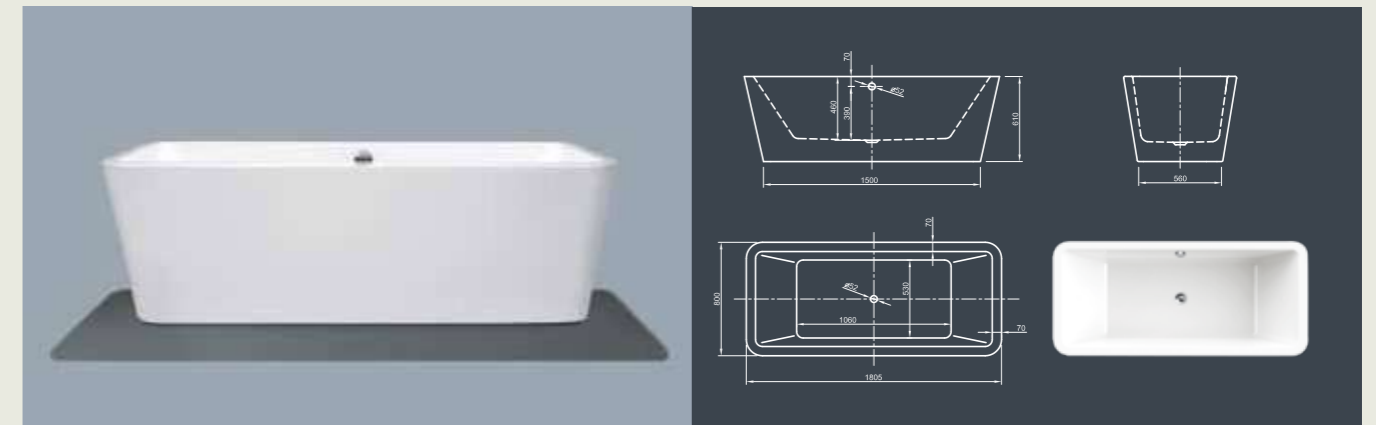

MOOD SPA

Good mood in straight-line! This rectangular clean purism modern style bathtub with a flat top offers optimal comfort with its tapered sides.

Technical data	
Article-No.	0200-085
Colour	White
Dimensions	1800 x 800 x 600 mm (L x W x H)
Weight	92 kg maximum weight (depending on configuration)
Volume	230 l
Bath Waste Kit	Click-Clack system, colour chrome, factory fitted

Further options see page 66