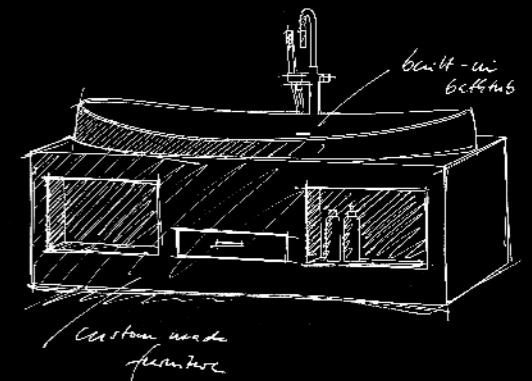

Evolution is any change across successive generations. In our case we talk about evolution as being any change in successive products! As market leader in freestanding bathtubs made from best cast sanitary acrylic we hold this world caring in our hands.

Knief & Co. are making statements in perfection, creating best quality and elegant design to fulfill any desire. A part of our core business is product development. Being a step ahead in finding tomorrow's solutions is in part what makes us successful. Innovation with the highest quality standards is what our clients are looking for. We see our role as the extended workbench of our business partners. We face every challenge, create ideas and find solutions for every project.

With our Overflow-Tub Loom we have demonstrated the accuracy of our thermo forming and finishing processes of our bathtubs. Knief & Co.'s processing technology is the only technology

worldwide providing the perfection of zero-tolerance-accurate horizontal rim and invisible jointing with no coating for freestanding acrylic bathtubs.

Knief & Co.'s evolutionary combination of Aqua Plus® or Aqua Spa® acrylic bathtubs and K | Stone mineral cast are a symbiosis of materials. We offer our customers endless and unique variations in design and colour and – at the end of the day – the creation of inimitable individual bathroom design. We make it special and evolution perfect!