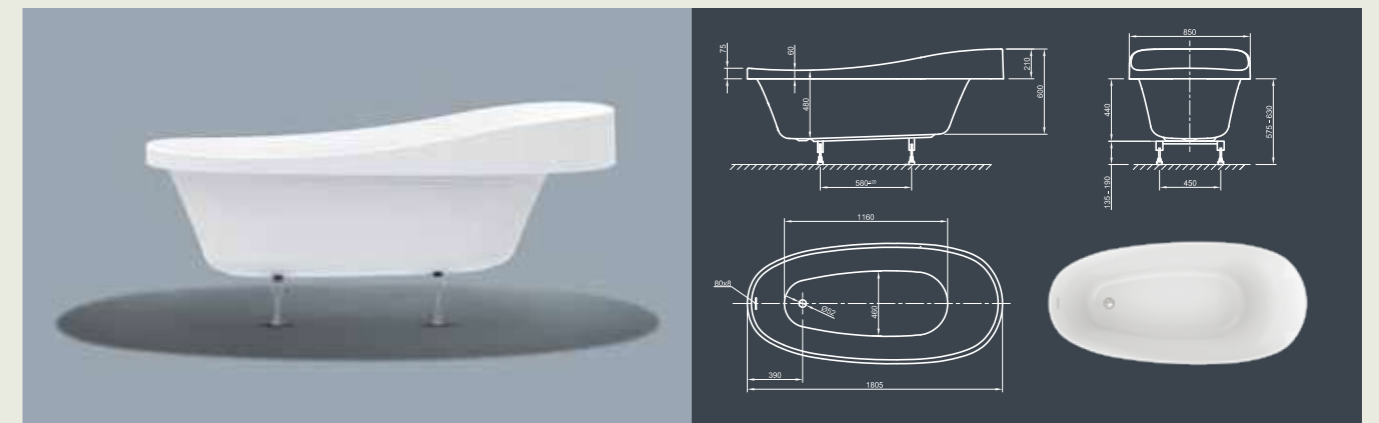

Further options see page 70

RELAX FIT SPA

Relax! The traditional Victorian style metamorphosed into modernity.

Technical data	
Article-No.	0200-278
Colour	White
Dimensions	1800 x 850 x 620 / 760 (L x W x H)
Weight	56 kg maximum weight (depending on configuration)
Volume	230 l
Bath Waste Kit	Slot overflow & Click-Clack waste, colour chrome, factory fitted
Legs	Special frame system with adjustable legs, factory fitted

Further options see page 70

MOOD FIT SPA

Good mood in straight-line! This rectangular clean purism modern style bathtub with a flat top offers optimal comfort with its tapered sides.

Technical data	
Article-No.	0200-285
Colour	White
Dimensions	1800 x 800 x 600 mm (L x W x H)
Weight	58 kg maximum weight (depending on configuration)
Volume	230 l
Bath Waste Kit	Slot overflow & Click-Clack waste, colour chrome, factory fitted
Legs	Special frame system with adjustable legs, factory fitted

Further options see page 70

COOL FIT SPA

Cool comfort! Inspired by the last century this modern style bathtub ergonomically interprets classic tub design in the spirit of time. Its unique shape creates a deep feeling of cosiness and invites you in to relax.