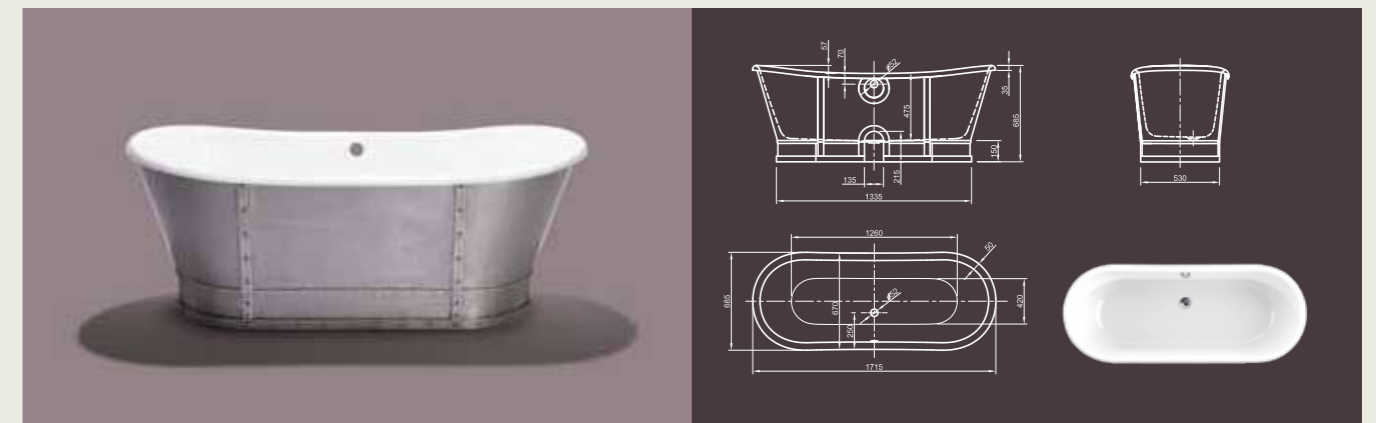

PRINCE

Absolute modern classic! Inspired by the last century this bathtub with its pure aluminum (brushed) outer ergonomically interprets classic tub design in the spirit of time. Its special, unique and outstanding design is an eye catcher for your bathroom!

Technical data	
Article-No.	0100-086
Colour	White
Dimensions	1700 x 700 x 685 mm (L x W x H)
Weight	58 kg
Volume	225 l
Bath Waste Kit	Not fitted, to be on separate order

Further options see page 54