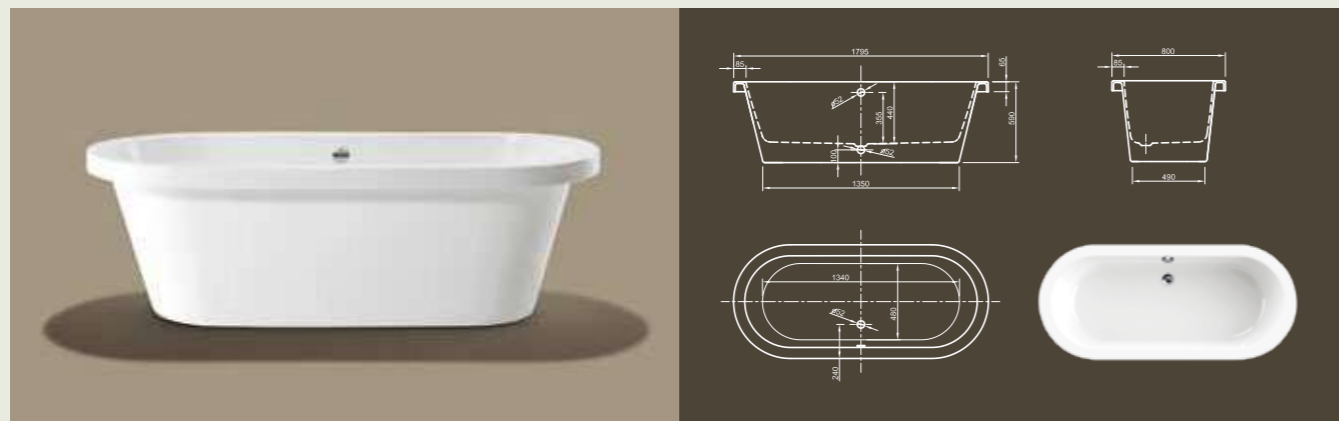

XS DESIGNS
MAKE THE MOST
OF SMALL SCALE
BATHROOMS

Cube XS – exclusive thin rim design for highest relaxation experience.

NEO

Cool brother! Following the most favored design of its big brother Cool, this modern design bathtub fulfills all parameters of luxury bath comfort. Reduced dimensions allow the cozy surrounding of a smaller bathroom.

Cool

LOFT

Modern interpretation of a classical bathtub.

Its puristic, oval shape exudes relaxation. With its broad edge it sufficiently meets practical requirements.

Technical data	
Article-No.	0100-067
Colour	White
Dimensions	1800 x 800 x 600 mm (L x W x H)
Weight	58 kg
Volume	230 l
Bath Waste Kit	Not fitted, to be on separate order

Further options see page 54

Option: Loft IV (with plinth), Article-No. 0100-068

COOL

Cool comfort! Inspired by the last century this modern style bathtub ergonomically interprets classic tub design in the spirit of time. Its unique shape creates a deep feeling of cosiness and invites you in to relax.