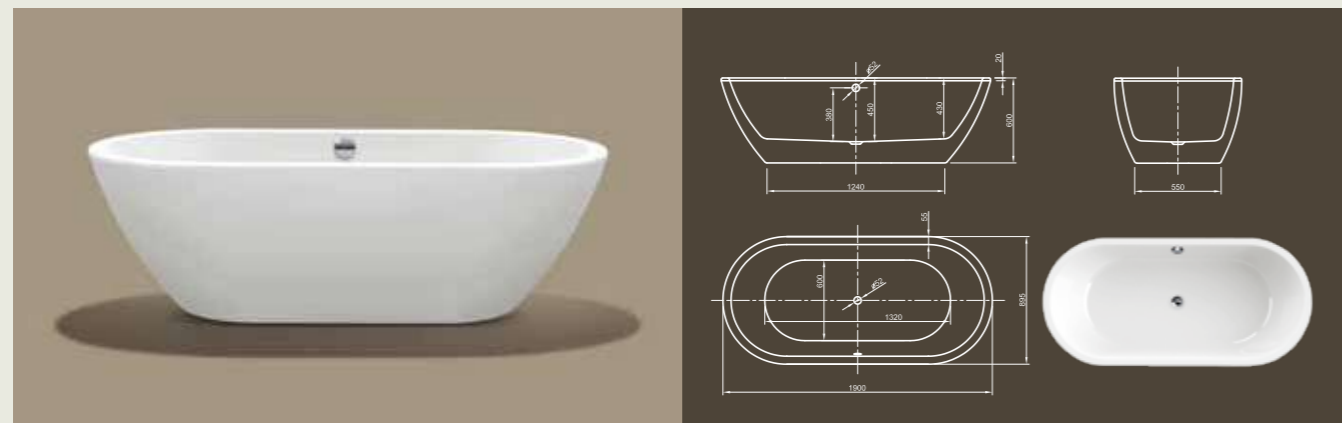

FORM

Elegance! An exceptional design for a stunning bath enjoyment.

Technical data	
Article-No.	0100-087
Colour	White
Dimensions	1900 x 900 x 600 mm (L x W x H)
Weight	53 kg
Volume	275 l
Bath Waste Kit	Click-Clack system, colour chrome, factory fitted

Further options see page 54

CLUB

Top of the bath! This modern, round bathtub is the place to be in your bathroom. Enjoy your bath and round off your day!

Technical data	
Article-No.	0100-075
Colour	White
Dimensions	Ø 1600 x 620 mm (Dia x H)
Weight	66 kg
Volume	275 l
Bath Waste Kit	Click-Clack system, colour chrome, factory fitted

Further options see page 54

OVAL

Oval experience! With its oval basic shape and elegant curves, this modern style bathtub offers you a high bathing comfort.

Technical data	
Article-No.	0100-080
Colour	White
Dimensions	1800 x 950 x 625 mm (L x W x H)
Weight	50 kg
Volume	225 l
Bath Waste Kit	Click-Clack system, colour chrome, factory fitted

Further options see page 54