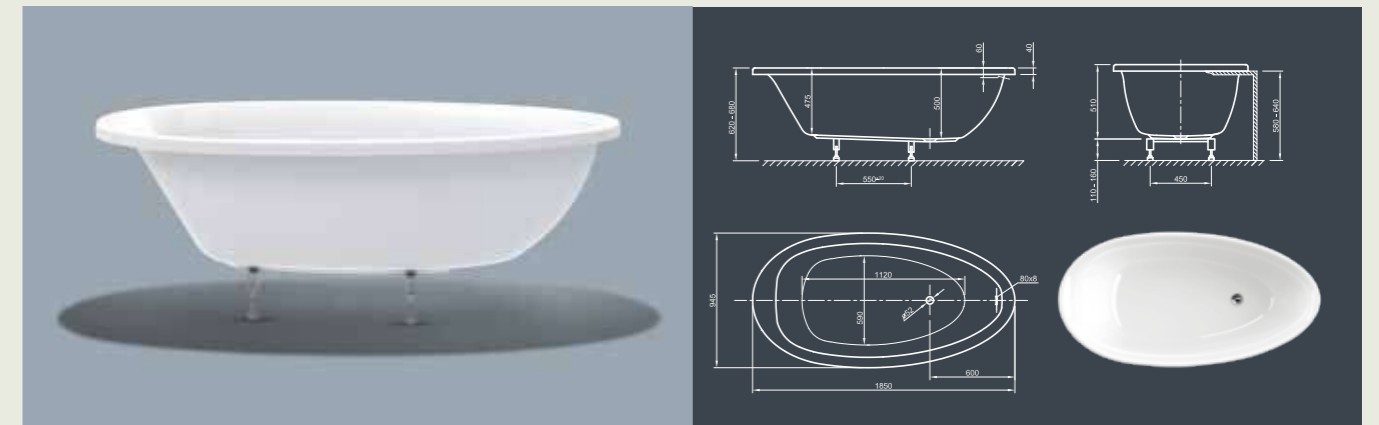

LOUNGE FIT SPA

Pure power of attraction! This modern style bathtub is the space for meditative peace and radiates by its asymmetric egg-shape the feeling of maximal relaxation.

Technical data	
Article-No.	0200-289
Colour	White
Dimensions	1850 x 950 x 635 mm (L x W x H)
Weight	63 kg maximum weight (depending on configuration)
Volume	265 l
Bath Waste Kit	Slot overflow & Click-Clack waste, colour chrome, factory fitted
Legs	Special frame system with adjustable legs, factory fitted

Further options see page 70