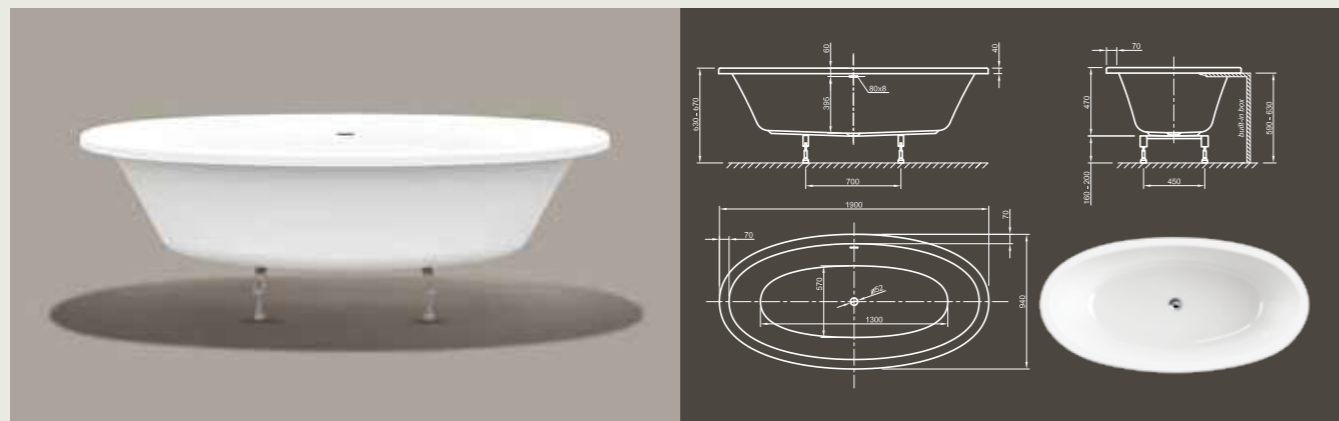

Further options see page 54

LOOM FIT

Elegance in perfection! Exclusive and spacious design which does ensure extraordinarily relaxing bathing.

Technical data	
Article-No.	0400-288
Colour	White
Dimensions	1900 x 950 x 600 mm (L x W x H)
Weight	33 kg
Volume	265 l
Bath Waste Kit	Slot overflow & Click-Clack waste, colour chrome, factory fitted
Legs	Special frame system with adjustable legs, factory fitted

Further options see page 54

RELAX FIT

Relax! The traditional Victorian style metamorphosed into modernity.

Technical data	
Article-No.	0400-278
Colour	White
Dimensions	1800 x 850 x 620/760 (L x W x H)
Weight	31 kg
Volume	230 l
Bath Waste Kit	Slot overflow & Click-Clack waste, colour chrome, factory fitted
Legs	Special frame system with adjustable legs, factory fitted