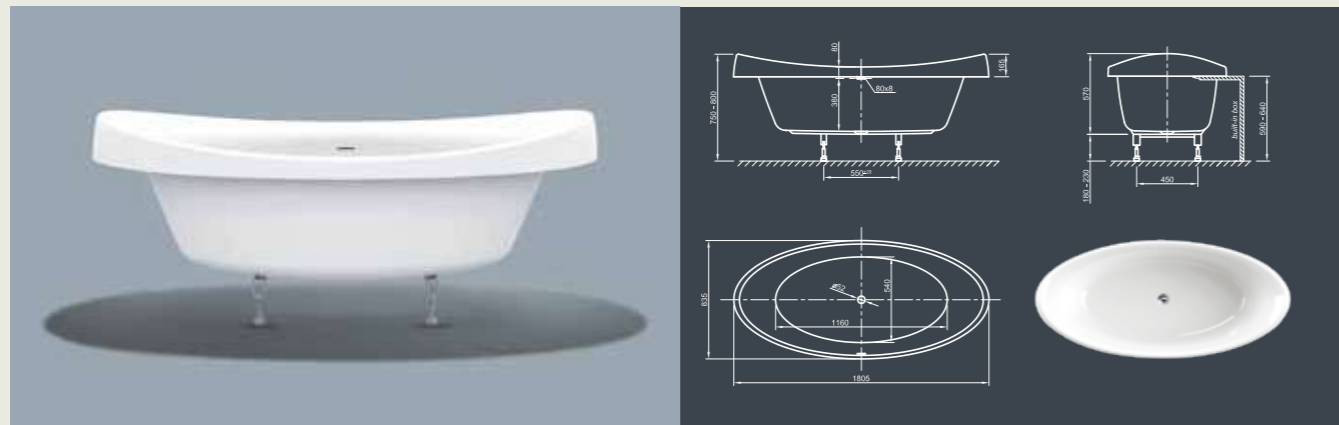

VENICE FIT SPA

Extraordinary design! This modern bathtub has a striking shape and captures you on a journey of mind.

Technical data	
Article-No.	0200-283
Colour	White
Dimensions	1800 x 835 x 745 mm (L x W x H)
Weight	65 kg maximum weight (depending on configuration)
Volume	225 l
Bath Waste Kit	Slot overflow & Click-Clack waste, colour chrome, factory fitted
Legs	Special frame system with adjustable legs, factory fitted

Further options see page 70