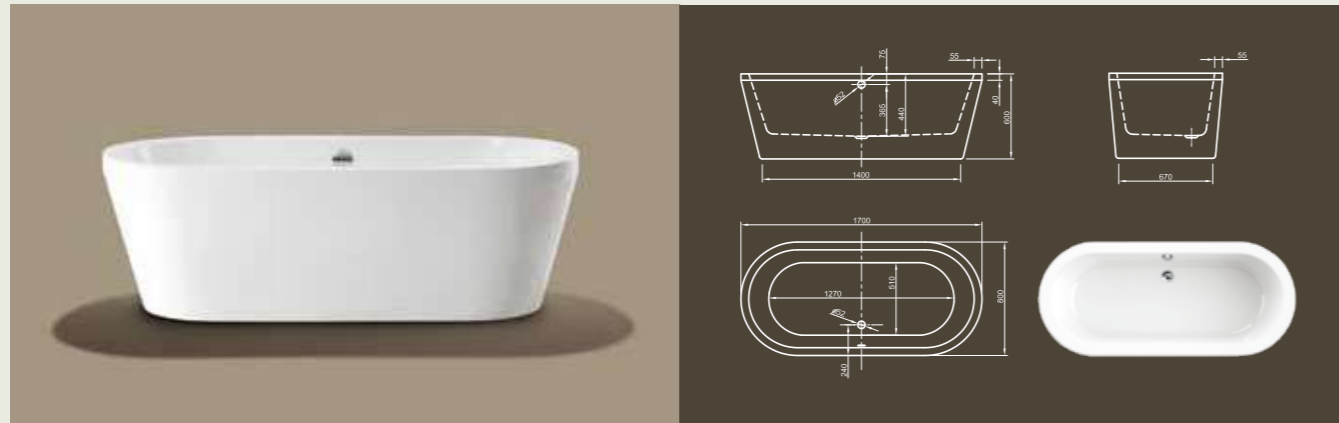

NEO

Cool brother! Following the most favored design of its big brother Cool, this modern design bathtub fulfills all parameters of luxury bath comfort. Reduced dimensions allow the cozy surrounding of a smaller bathroom.

Technical data	
Article-No.	0100-076
Colour	White
Dimensions	1700 x 800 x 600 mm (L x W x H)
Weight	48 kg
Volume	210 l
Bath Waste Kit	Click-Clack system, colour chrome, factory fitted

Further options see page 54

Cool

LOFT

Modern interpretation of a classical bathtub.

Its puristic, oval shape exudes relaxation. With its broad edge it sufficiently meets practical requirements.

Technical data	
Article-No.	0100-067
Colour	White
Dimensions	1800 x 800 x 600 mm (L x W x H)
Weight	58 kg
Volume	230 l
Bath Waste Kit	Not fitted, to be on separate order

Further options see page 54