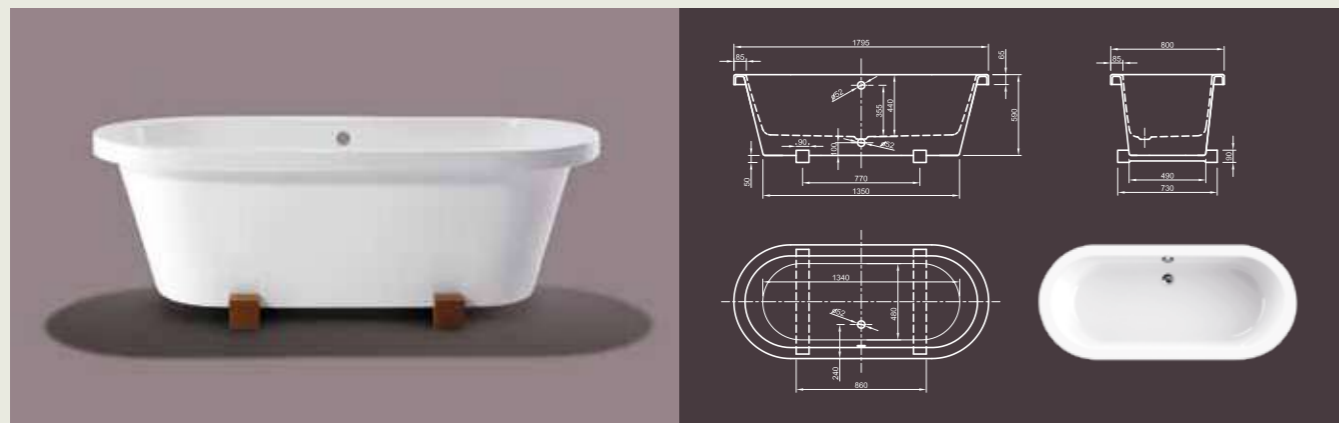

LOFT II

One is not enough! This outstanding design bathtub deserves another configuration. Here you see our puristic oval shape bathtub based on 2 precious teak wood consoles.

Technical data	
Article-No.	0100-067-03
Colour	White
Dimensions	1800 x 800 x 650 mm (L x W x H)
Weight	68 kg
Volume	230 l
Bath Waste Kit	Not fitted, to be on separate order

Further options see page 54