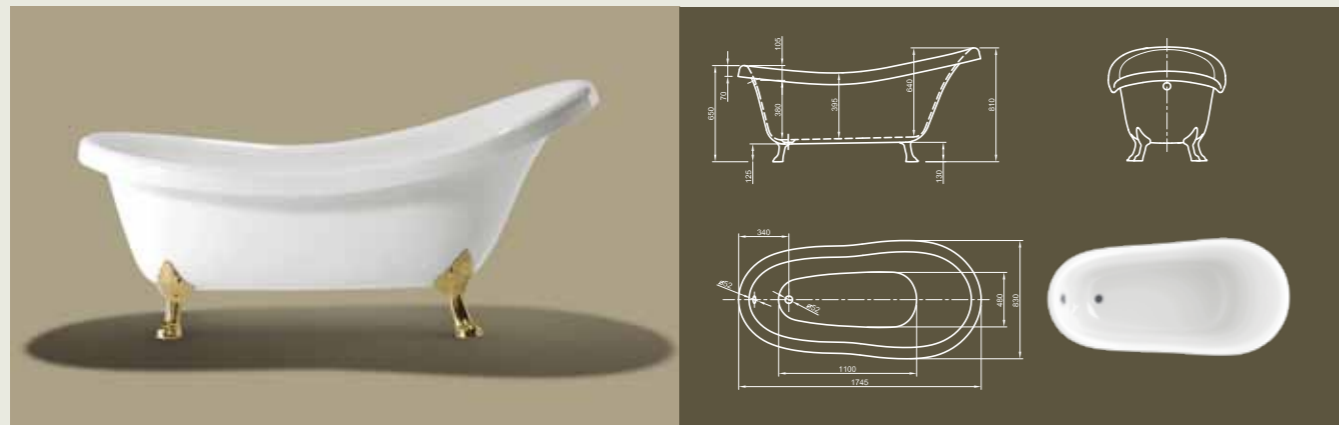

Further options see page 54

VICTORIAN

Back to the roots! The classical Victorian style bathtub is outstandingly adapted to the body and conveys an especially high feeling of comfort.

Technical data	
Article-No.	0100-061
Colour	White
Dimensions	1745 x 830 x 810/650 mm (L x W x H)
Weight	56 kg
Volume	185 l
Bath Waste Kit	Not fitted, to be on separate order
Feet	Lion feet, colour brass or chrome, factory fitted

Further options see page 54

Victorian with feet in brass

ROLL TOP

Right from the beginning! This classic design bathtub shows the origin of the Victorian style bathtub and convinces by its space saving design. It allows one-sided wall connection and so brings together popular design with useful properties.