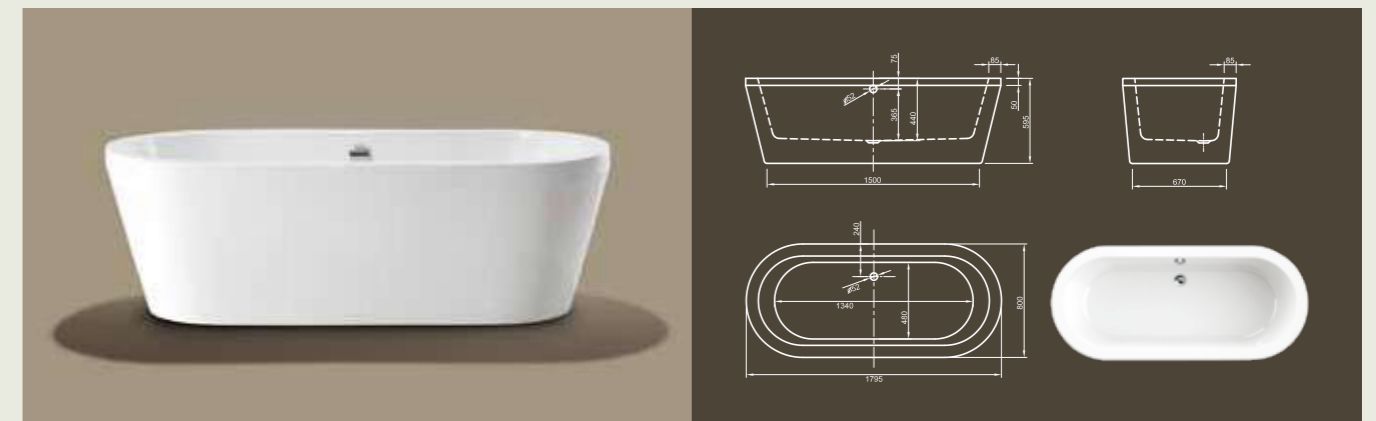

NEO

Cool brother! Following the most favored design of its big brother Cool, this modern design bathtub fulfills all parameters of luxury bath comfort. Reduced dimensions allow the cozy surrounding of a smaller bathroom.

Technical data	
Article-No.	0100-076
Colour	White
Dimensions	1700 x 800 x 600 mm (L x W x H)
Weight	48 kg
Volume	210 l
Bath Waste Kit	Click-Clack system, colour chrome, factory fitted

Further options see page 54

LOFT

Modern interpretation of a classical bathtub.

Its puristic, oval shape exudes relaxation. With its broad edge it sufficiently meets practical requirements.

Technical data	
Article-No.	0100-067
Colour	White
Dimensions	1800 x 800 x 600 mm (L x W x H)
Weight	58 kg
Volume	230 l
Bath Waste Kit	Not fitted, to be on separate order

Further options see page 54

COOL

Cool comfort! Inspired by the last century this modern style bathtub ergonomically interprets classic tub design in the spirit of time. Its unique shape creates a deep feeling of cosiness and invites you in to relax.

Technical data	
Article-No.	0100-082
Colour	White
Dimensions	1800 x 800 x 600 mm (L x W x H)
Weight	50 kg
Volume	230 l
Bath Waste Kit	Click-Clack system, colour chrome, factory fitted

Further options see page 54