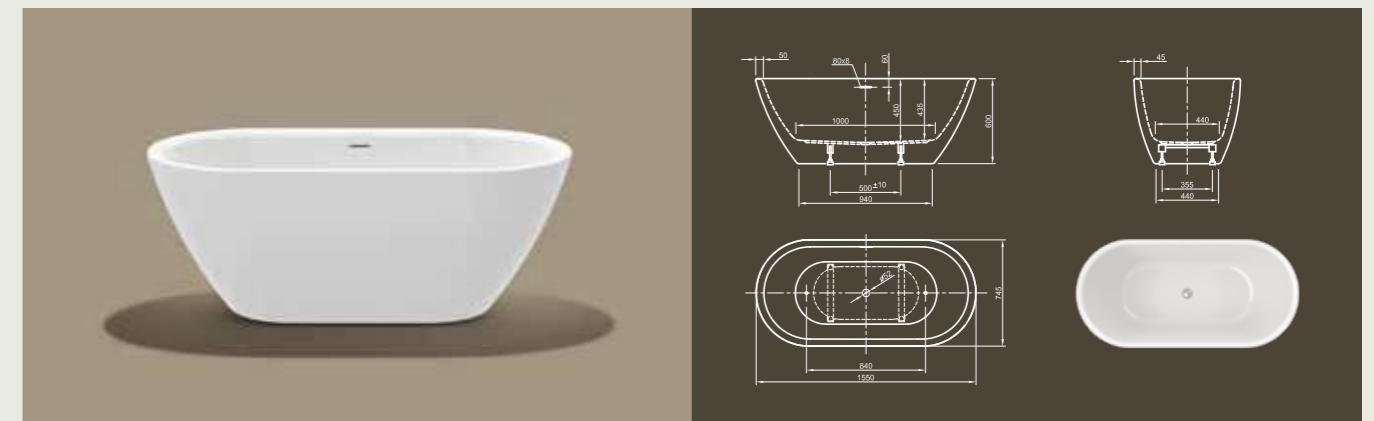

Further options see page 54

FORM XS

Pure attraction! Despite its space-saving outer dimensions, this modern bathtub offers plenty of room for meditative calm. Through its symmetrical shape it offers the feeling of maximum relaxation.

XS DESIGNS
MAKE THE MOST
OF SMALL SCALE
BATHROOMS

Cube XS – exclusive thin rim design for highest relaxation experience.

NEO

Cool brother! Following the most favored design of its big brother Cool, this modern design bathtub fulfills all parameters of luxury bath comfort. Reduced dimensions allow the cozy surrounding of a smaller bathroom.