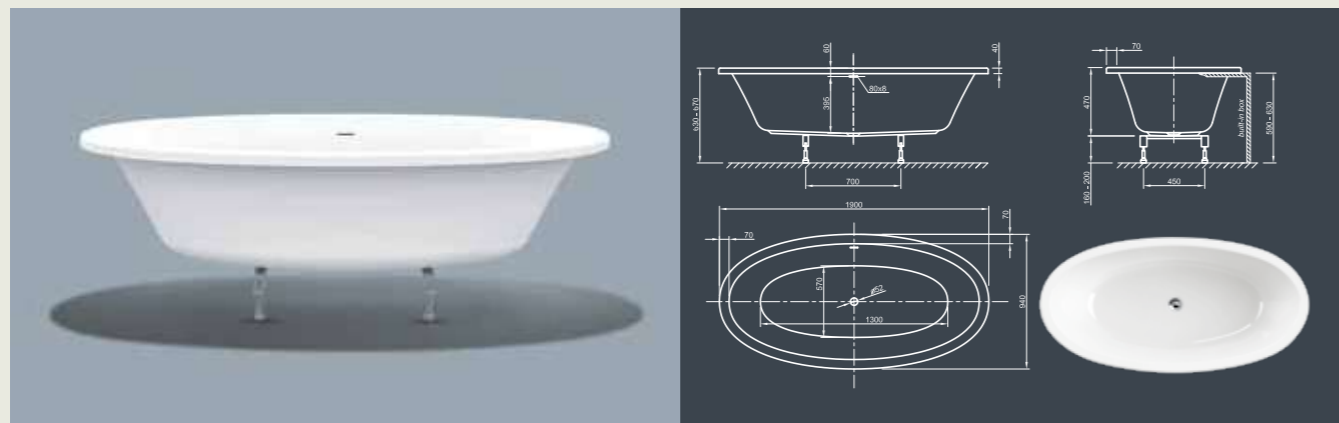

LOOM FIT SPA

Elegance in perfection! Exclusive and spacious design which does ensure an extraordinary relaxing bathing.

Technical data	
Article-No.	0200-288
Colour	White
Dimensions	1900 x 950 x 600 mm (L x W x H)
Weight	58 kg maximum weight (depending on configuration)
Volume	265 l
Bath Waste Kit	Slot overflow & Click-Clack waste, colour chrome, factory fitted
Legs	Special frame system with adjustable legs, factory fitted

Further options see page 70