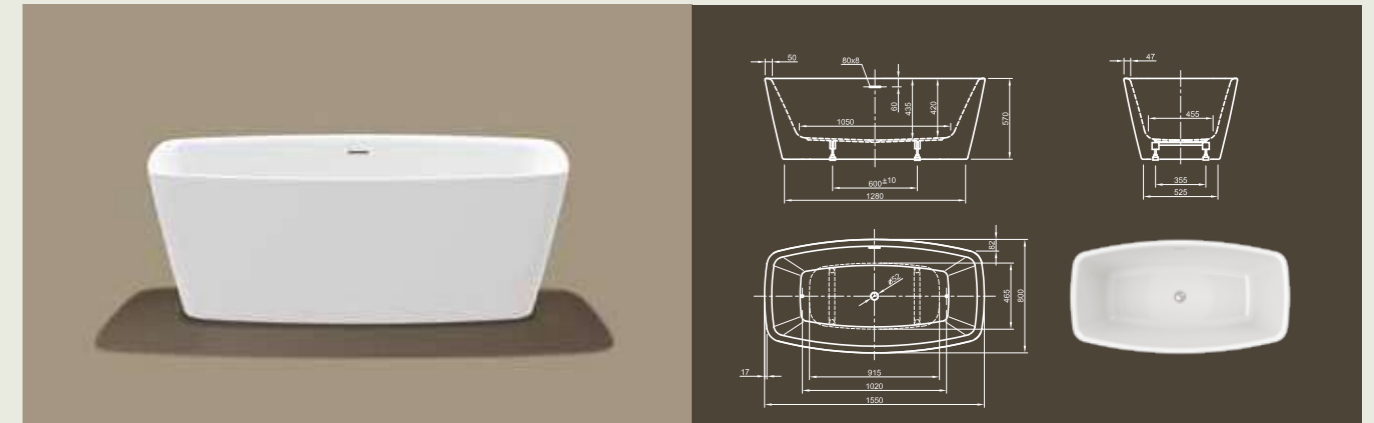

CUBE XS

Elegance at its best! Exclusive thin rim design for highest relaxation experience.

Technical data	
Article-No.	0100-254
Colour	White
Dimensions	1550 x 800 x 600 mm (L x W x H)
Weight	42 kg
Volume	200 l
Bath Waste Kit	Slot overflow & Click-Clack waste, colour chrome, factory fitted

Further options see page 54