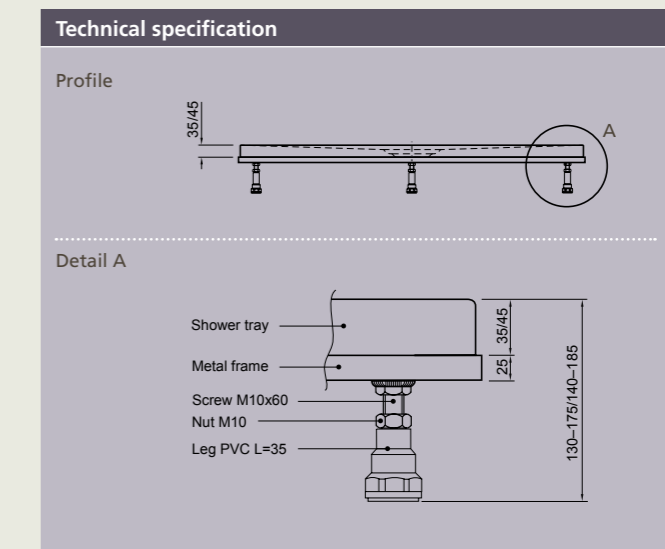

*Individual sizes available upon request

7 LENGTHS, 3 WIDTHS

WASTE SYSTEM

Dimensions	Colour
Ø 90 mm incl. PVC-Siphon	Chrome

METAL FRAME

EVOLUTION

TODAY'S SOLUTIONS FOR TOMORROW

Evolution is any change across successive generations. In our case we talk about evolution as being any change in successive products! As market leader in freestanding bathtubs made from best cast sanitary acrylic we hold this world caring in our hands.