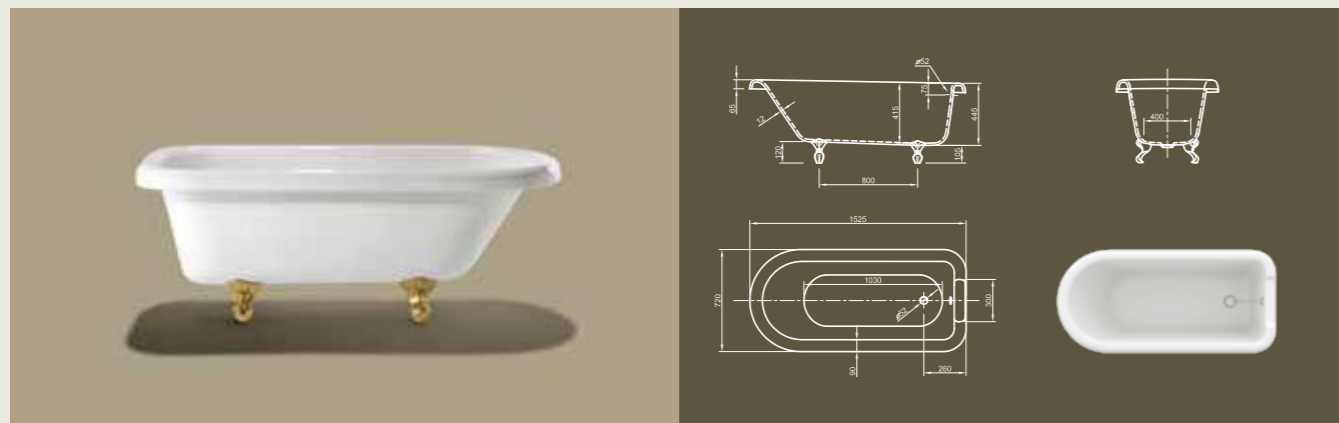

Option: Roll Top XL (1665 x 715 x 575 mm), Article-No. 0100-066