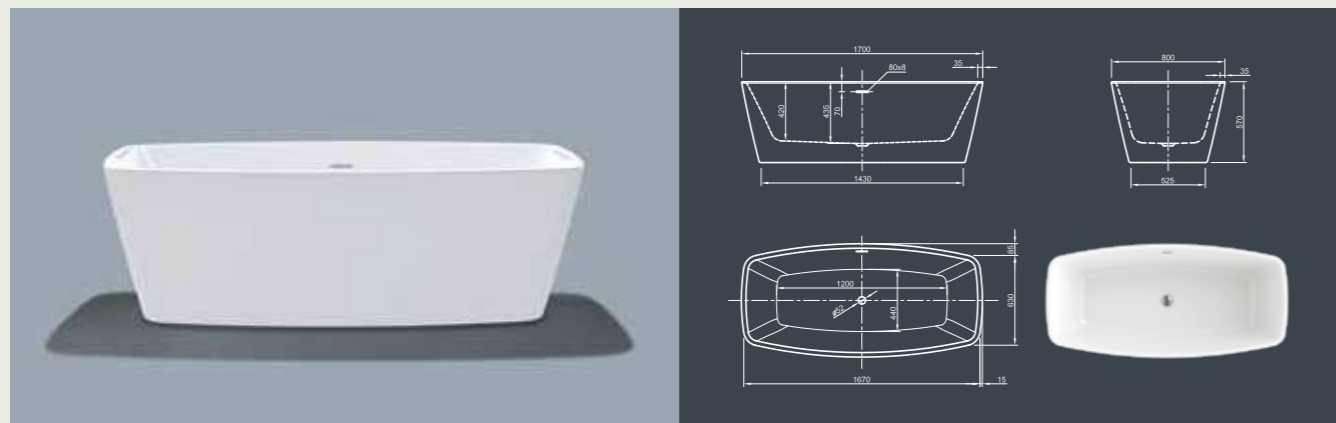

CUBE SPA

Purism at its best! The embodiment of outstanding and clean design invites you to a luxury bath. Enjoy the minimalism and purism of this bath design!

Technical data	
Article-No.	0200-284
Colour	White
Dimensions	1700 x 800 x 600 mm (L x W x H)
Weight	88 kg maximum weight (depending on configuration)
Volume	200 l
Bath Waste Kit	Slot overflow & Click-Clack waste, colour chrome, factory fitted

Further options see page 66