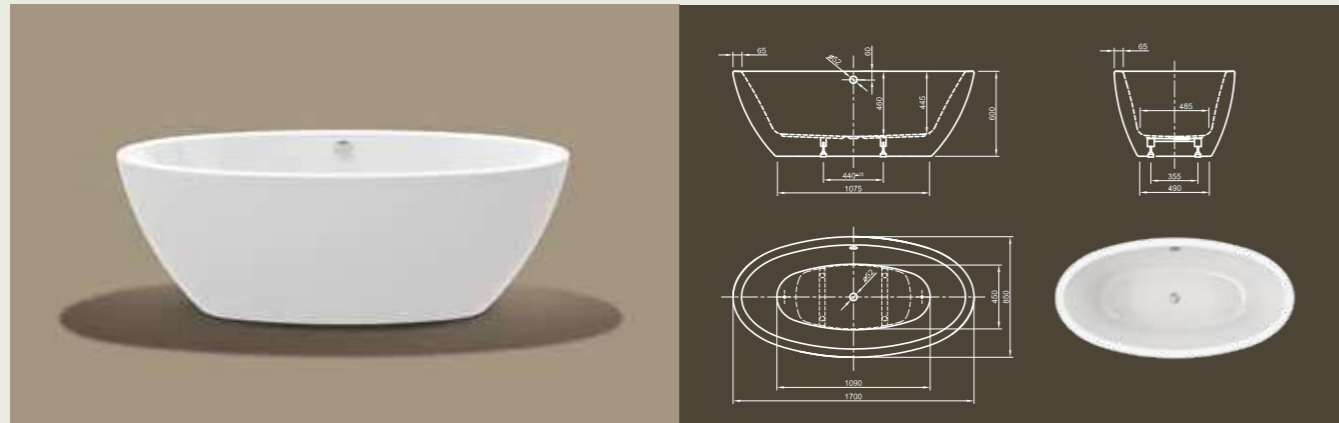

LOOM XS

Cool style! Inspired by its big brother, this modern bathtub interprets elegant tub design in the spirit of time in XS format. Its unique shape creates a deep sense of comfort and invites for a relaxing bath.

Technical data	
Article-No.	0100-058
Colour	White
Dimensions	1700 x 850 x 600 mm (L x W x H)
Weight	45 kg
Volume	190 l
Bath Waste Kit	Click-Clack system, colour chrome, factory fitted

Further options see page 54