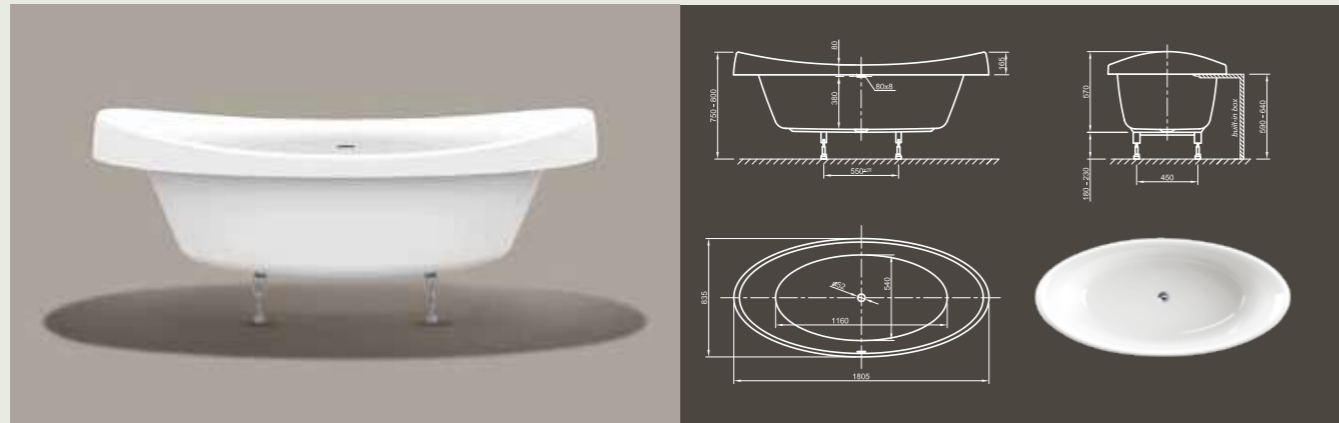

VENICE FIT

Extraordinary design! This modern bathtub has a striking shape and captures you on a journey of mind.

Technical data	
Article-No.	0400-283
Colour	White
Dimensions	1800 x 835 x 745 mm (L x W x H)
Weight	40 kg
Volume	225 l
Bath Waste Kit	Slot overflow & Click-Clack waste, colour chrome, factory fitted
Legs	Special frame system with adjustable legs, factory fitted

Further options see page 54