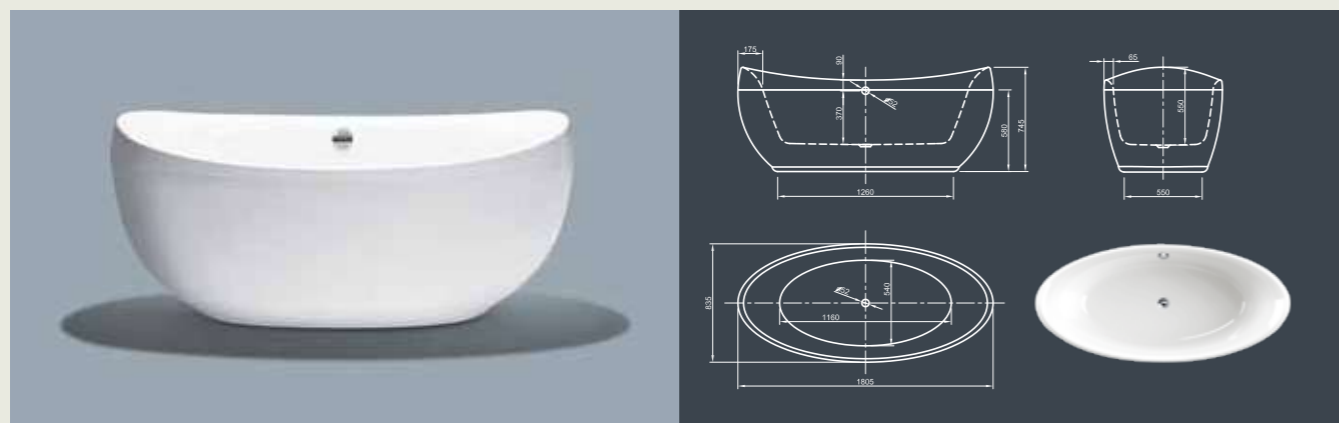

VENICE SPA

Extraordinary design! This modern bathtub has a striking shape and captures you on a journey of mind.

Technical data	
Article-No.	0200-083
Colour	White
Dimensions	1800 x 835 x 745 mm (L x W x H)
Weight	91 kg maximum weight (depending on configuration)
Volume	225 l
Bath Waste Kit	Click-Clack system, colour chrome, factory fitted

Further options see page 66