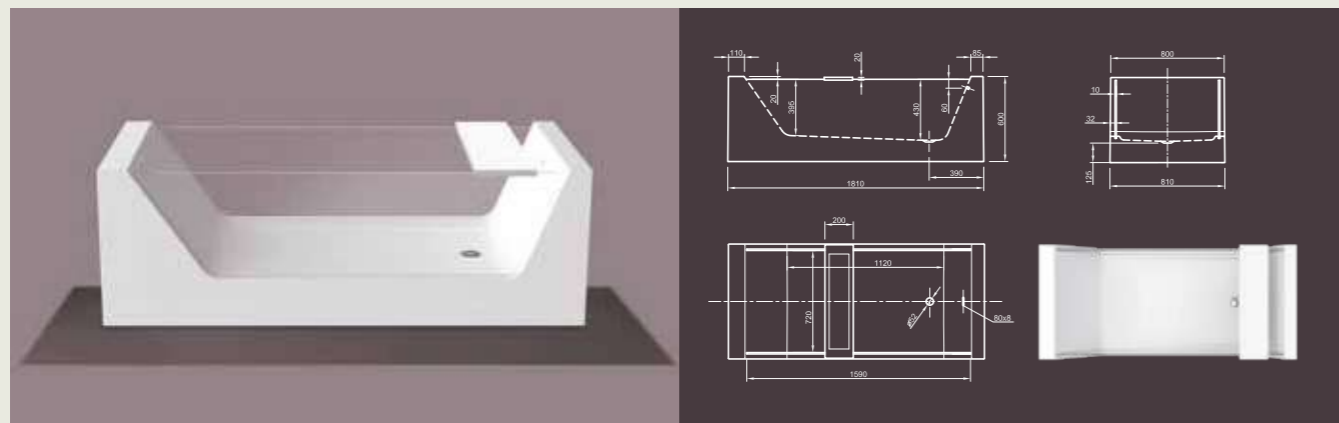

Further options see page 54

WALL

Evolutionary! Favored design enhanced in a space saving form. This modern style bathtub allows one-sided wall connection. Beautify your bathroom even if there is only minimum space!