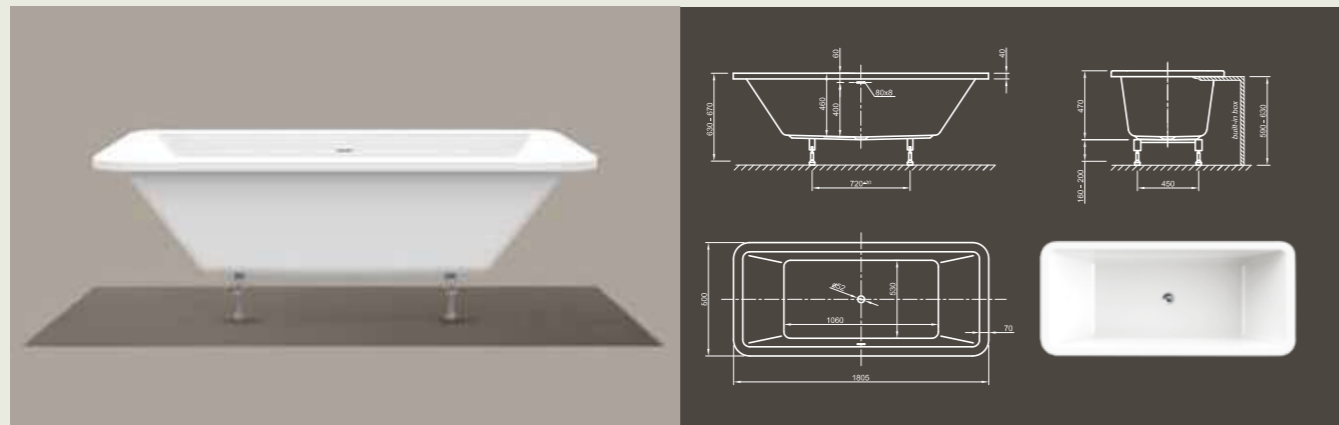

Further options see page 54

MOOD FIT

Good mood in straight-line! This rectangular clean purism modern style bathtub with a flat top offers optimal comfort with its tapered sides.

Technical data	
Article-No.	0400-285
Colour	White
Dimensions	1800 x 800 x 600 mm (L x W x H)
Weight	33 kg
Volume	230 l
Bath Waste Kit	Slot overflow & Click-Clack waste, colour chrome, factory fitted
Legs	Special frame system with adjustable legs, factory fitted

Further options see page 54

COOL FIT

Cool comfort! Inspired by the last century this modern style bathtub ergonomically interprets classic tub design in the spirit of time. Its unique shape creates a deep feeling of cosiness and invites you in to relax.