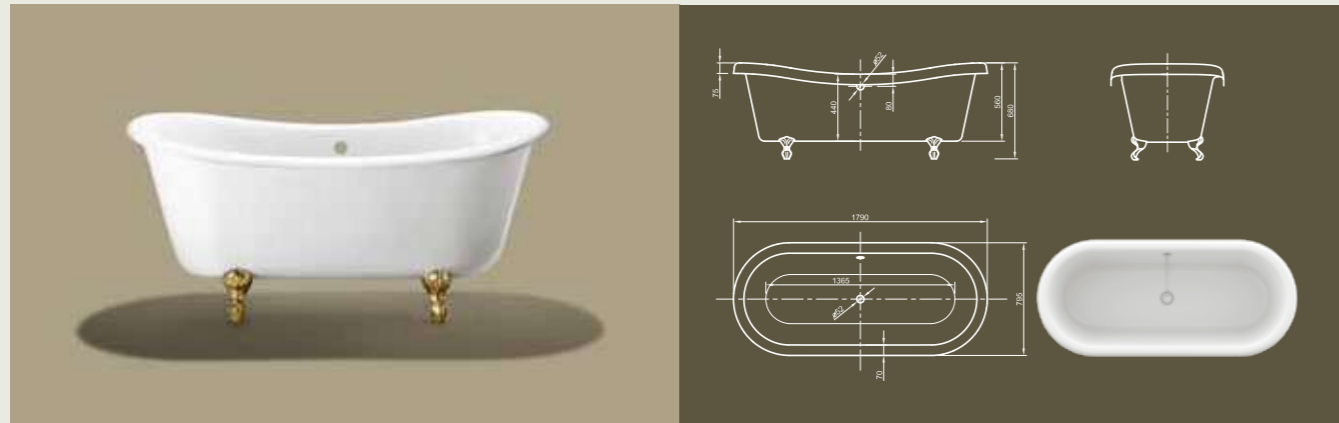

Further options see page 54

SLIPPER

Compact! The compact size version of our Victorian style bathtub. Design your bathroom and tune it up to an individual, characteristic oasis of enjoyment by integrating a freestanding bathtub! This model allows this transformation even in the smallest bathroom.

Further options see page 54

CHATEAU

Bonjour! This French style classical design bathtub brings Provence flair into your bathroom. Or maybe you prefer Paris or Cannes? Whatever you prefer, this elegant symmetrical shape bathtub perfects your bathroom in an incomparable manner!

Further options see page 54

EDWARDIAN

Its Royal Highness invites you to a luxury bath! This classical bathtub exudes the charm of royalty. Feet options in brass or chrome adapt this extraordinary bathtub to the personal character of your bathroom.