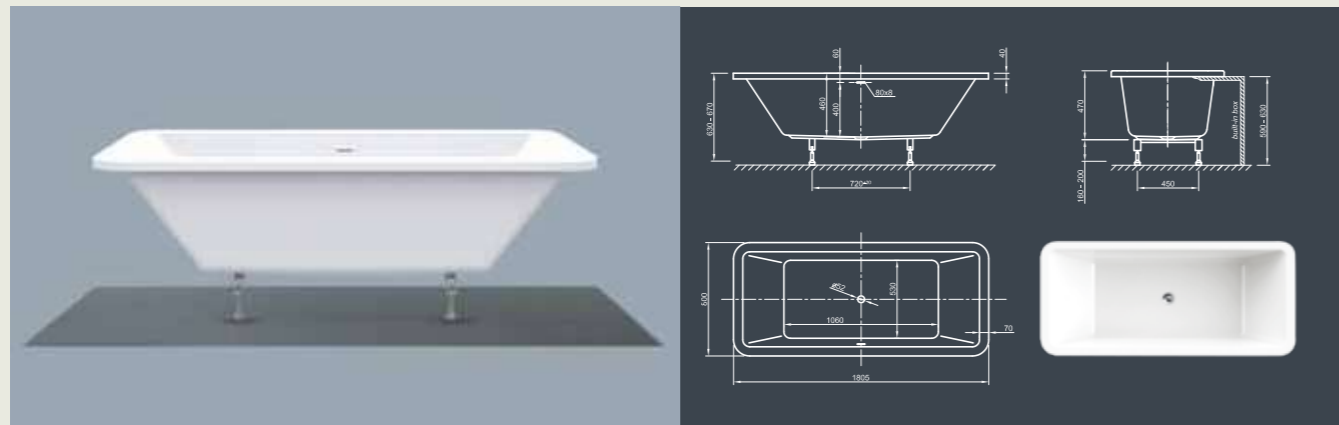

Further options see page 70

MOOD FIT SPA

Good mood in straight-line! This rectangular clean purism modern style bathtub with a flat top offers optimal comfort with its tapered sides.

Technical data	
Article-No.	0200-285
Colour	White
Dimensions	1800 x 800 x 600 mm (L x W x H)
Weight	58 kg maximum weight (depending on configuration)
Volume	230 l
Bath Waste Kit	Slot overflow & Click-Clack waste, colour chrome, factory fitted
Legs	Special frame system with adjustable legs, factory fitted

Further options see page 70

COOL FIT SPA

Cool comfort! Inspired by the last century this modern style bathtub ergonomically interprets classic tub design in the spirit of time. Its unique shape creates a deep feeling of cosiness and invites you in to relax.