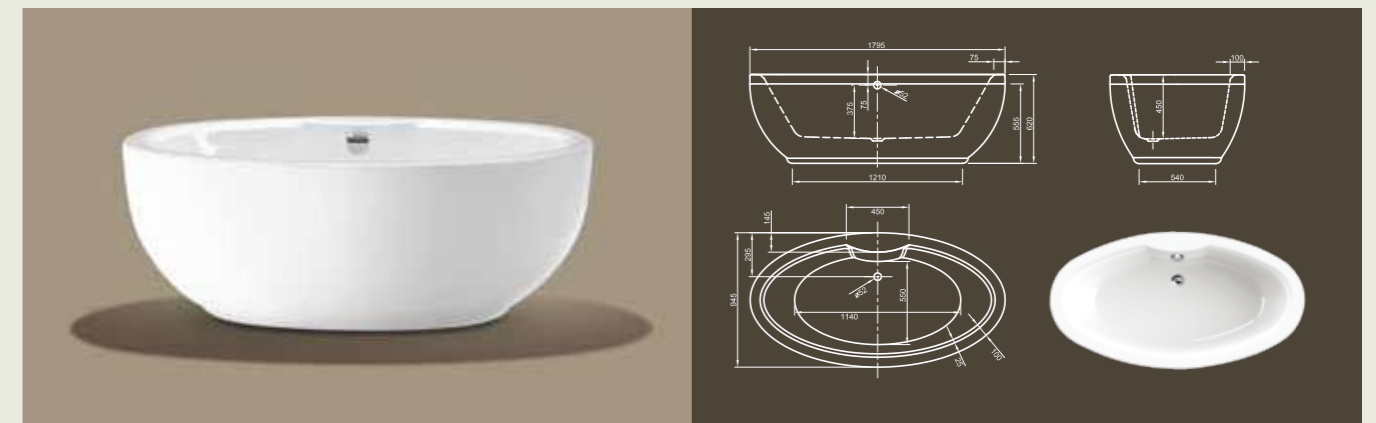

OVAL

Oval experience! With its oval basic shape and elegant curves, this modern style bathtub offers you a high bathing comfort.

Technical data	
Article-No.	0100-080
Colour	White
Dimensions	1800 x 950 x 625 mm (L x W x H)
Weight	50 kg
Volume	225 l
Bath Waste Kit	Click-Clack system, colour chrome, factory fitted

Further options see page 54