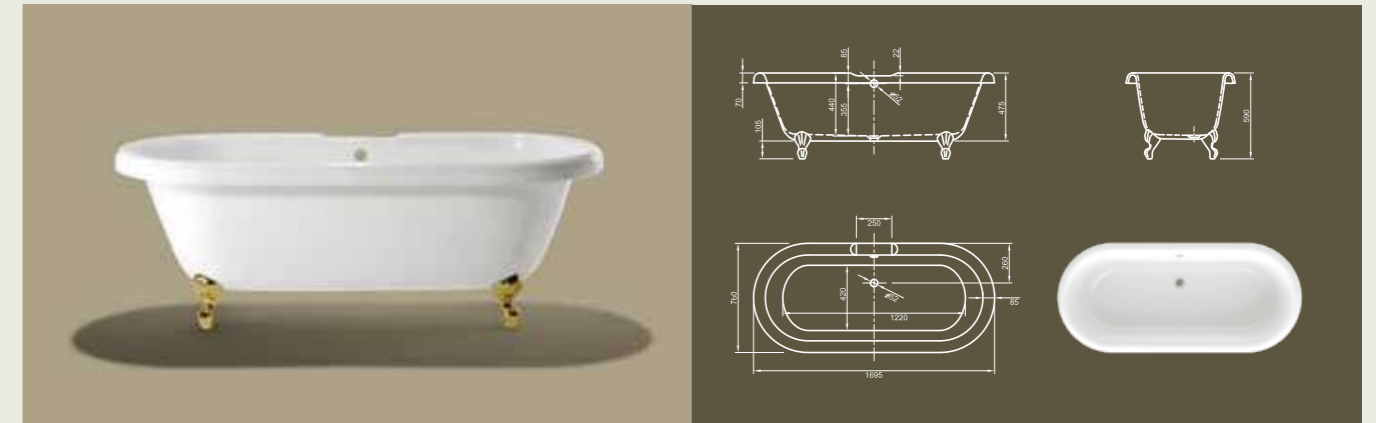

EDWARDIAN

Its Royal Highness invites you to a luxury bath! This classical bathtub exudes the charm of royalty. Feet options in brass or chrome adapt this extraordinary bathtub to the personal character of your bathroom.

Technical data	
Article-No.	0100-062
Colour	White
Dimensions	1700 x 750 x 600 mm (L x W x H)
Weight	52 kg
Volume	180 l
Bath Waste Kit	Not fitted, to be on separate order
Feet	Ball & Claw feet, colour brass or chrome, factory fitted

Further options see page 54