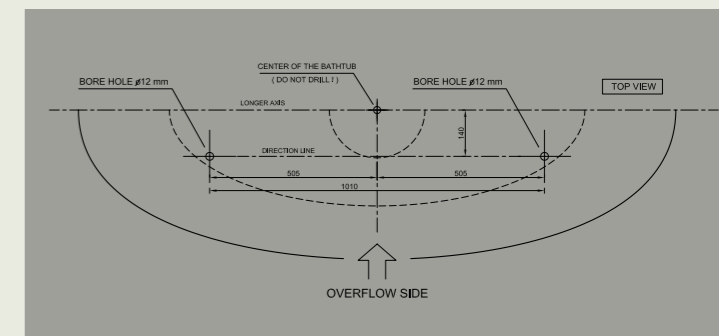

Upon request all models are available in various colours, i.e. matt or bi-colour designs.

FIXING OPTIONS

FLOORFIX & MOUNTING

Floorfix – the unique concept of floor fixation for freestanding bathtubs! This set consists of 2 screws, 2 pins and 2 pre-assembled holes in the bathtub to guarantee firm standing on the floor. Each bathtub is delivered with comprehensive floor drilling template and pictogram-mounting-instruction.