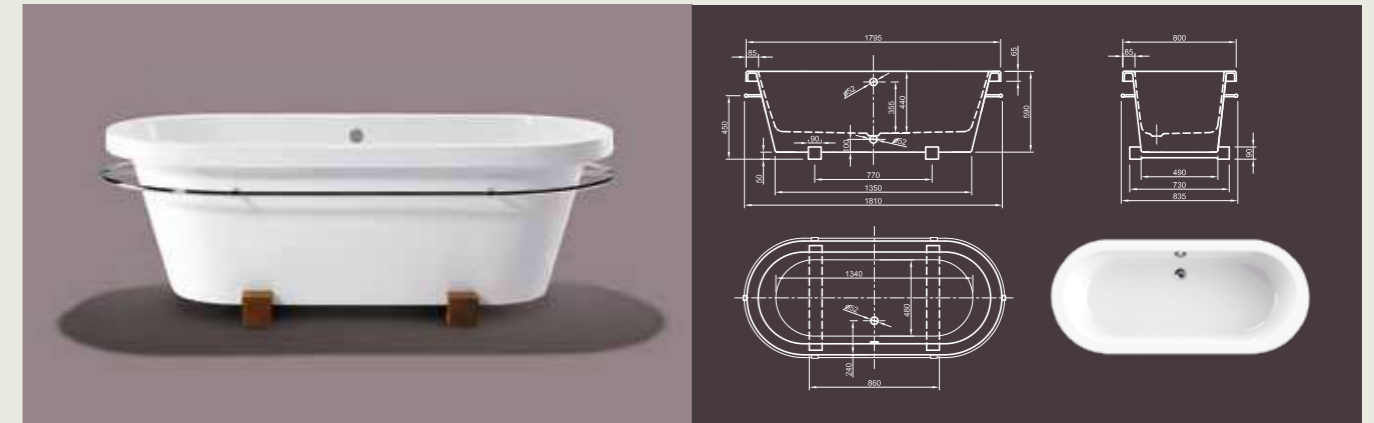

LOFT III

Combination: Two individual features combined in one model: a fancy towel rail and exclusive teak wood consoles – useful and stylish!

Technical data	
Article-No.	0100-067-04/05
Colour	White
Dimensions	1800 x 835 x 650 mm (L x W x H)
Weight	75 kg
Volume	230 l
Bath Waste Kit	Not fitted, to be on separate order

Further options see page 54