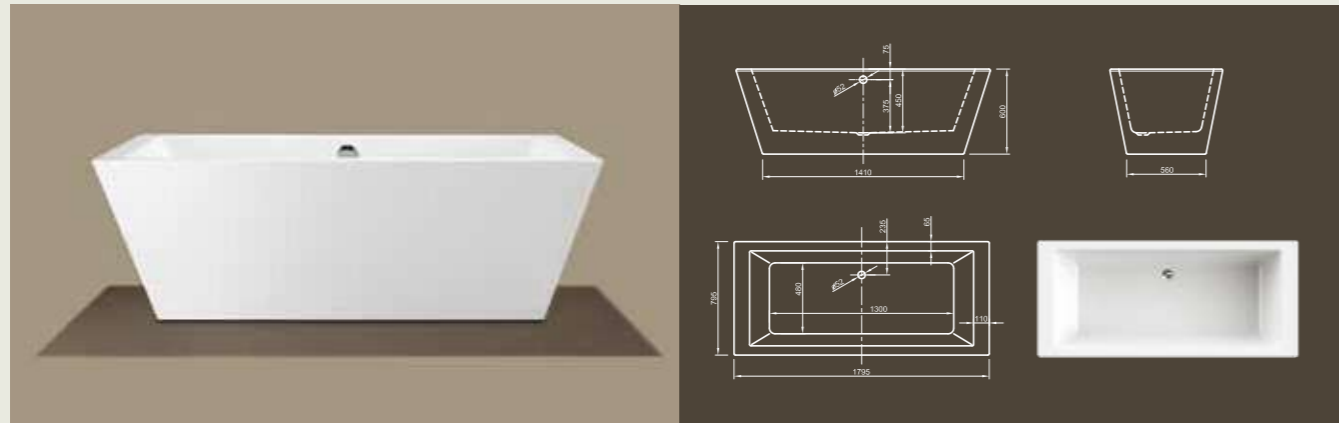

CULTURE

Straightforward! This linear cube bathtub shows modern design in its purest way. With its ornate-less shape and perfectly finished edges it radiates meditative peace. Tapered sides offer optimal bathing comfort!

Technical data	
Article-No.	0100-068
Colour	White
Dimensions	1800 x 800 x 600 mm (L x W x H)
Weight	51 kg
Volume	230 l
Bath Waste Kit	Click-Clack system, colour chrome, factory fitted

Further options see page 54

Mood

CUBE

Purism at its best! The embodiment of outstanding and clean design invites you to a luxury bath. Enjoy the minimalism and purism of this bath design!

Technical data	
Article-No.	0100-284
Colour	White
Dimensions	1700 x 800 x 600 mm (L x W x H)
Weight	48 kg
Volume	200 l
Bath Waste Kit	Slot overflow & Click-Clack waste, colour chrome, factory fitted

Further options see page 54