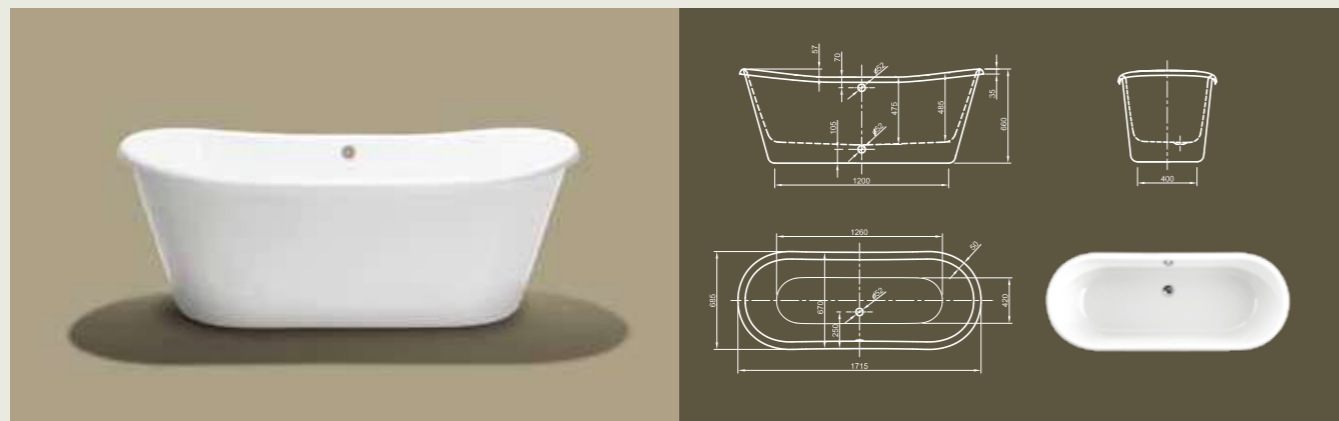

Further options see page 54

PRINCESS

Ornate Design! This puristic interpretation of our Chateau bathtub brings together ornate design with modern elements leading into perfect comfort.

Technical data	
Article-No.	0100-081
Colour	White
Dimensions	1700 x 700 x 660 mm (L x W x H)
Weight	43 kg
Volume	225 l
Bath Waste Kit	Not fitted, to be on separate order

Further options see page 54

EDWARDIAN XL

Classical design meets comfortable dimensions! This large volume bathtub offers highest bathing comfort at both ends due to central position of the waste.

Technical data	
Article-No.	0100-063
Colour	White
Dimensions	1800 x 800 x 600 mm (L x W x H)
Weight	56 kg
Volume	220 l
Bath Waste Kit	Not fitted, to be on separate order
Feet	Ball & Claw feet, colour brass or chrome, factory fitted