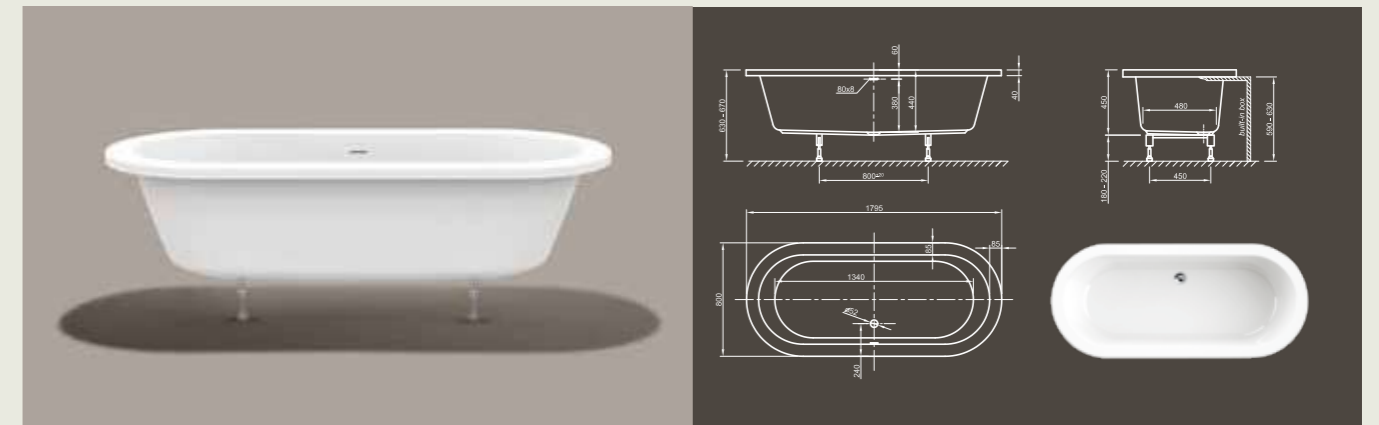

COOL FIT

Cool comfort! Inspired by the last century this modern style bathtub ergonomically interprets classic tub design in the spirit of time. Its unique shape creates a deep feeling of cosiness and invites you in to relax.

Technical data	
Article-No.	0400-282
Colour	White
Dimensions	1800 x 800 x 600 mm (L x W x H)
Weight	34 kg
Volume	230 l
Bath Waste Kit	Slot overflow & Click-Clack waste, colour chrome, factory fitted
Legs	Special frame system with adjustable legs, factory fitted

Further options see page 54