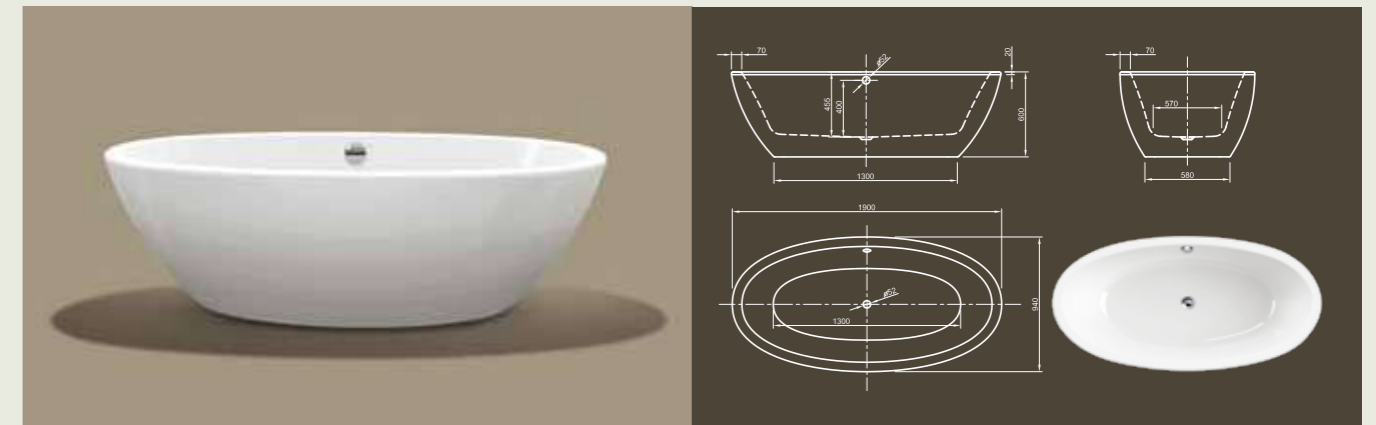

LOOM

Elegance in perfection! Exclusive and spacious design which does ensure extraordinarily relaxing bathing.

Technical data	
Article-No.	0100-088
Colour	White
Dimensions	1900 x 950 x 600 mm (L x W x H)
Weight	53 kg
Volume	265 l
Bath Waste Kit	Click-Clack system, colour chrome, factory fitted

Further options see page 54