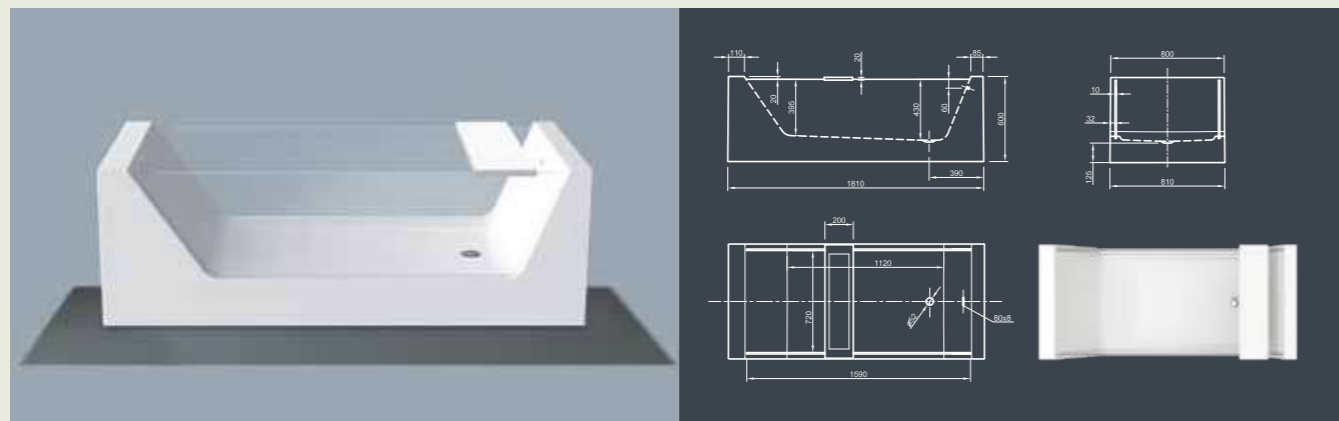

LOOK SPA

Look and see! This unique style bathtub persuades with its clean design and interesting combination of materials. Really unique and special! Get it and set trends!

Technical data	
Article-No.	0200-250
Colour	White
Dimensions	1800 x 800 x 600 mm (L x W x H)
Weight	175 kg maximum weight (depending on configuration)
Volume	270 l
Bath Waste Kit	Slot overflow & Click-Clack waste, colour chrome, factory fitted

Further options see page 66