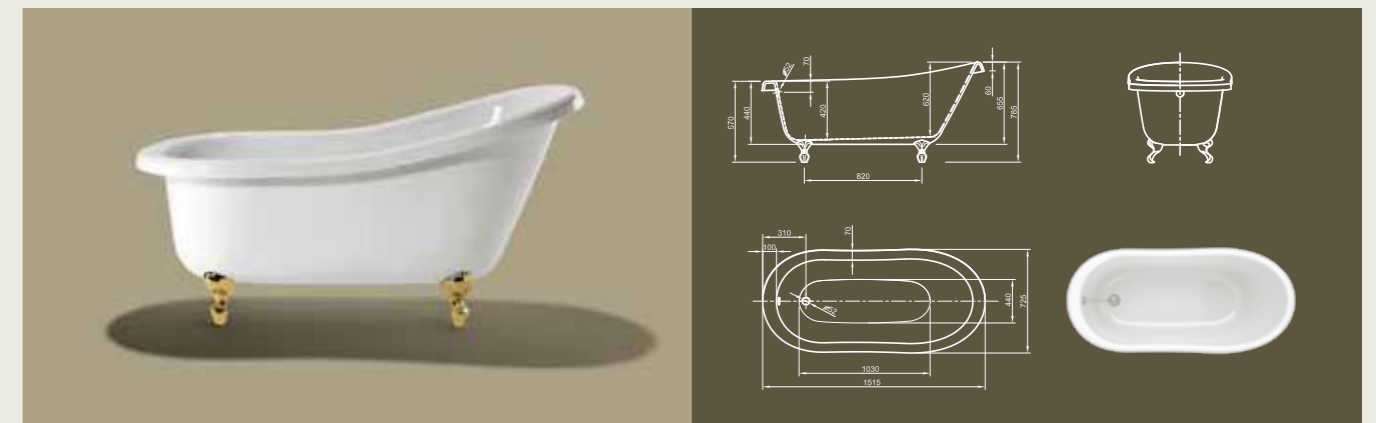

SLIPPER

Compact! The compact size version of our Victorian style bathtub. Design your bathroom and tune it up to an individual, characteristic oasis of enjoyment by integrating a freestanding bathtub! This model allows this transformation even in the smallest bathroom.

Technical data	
Article-No.	0100-064
Colour	White
Dimensions	1515 x 725 x 785/570 mm (L x W x H)
Weight	46 kg
Volume	135 l
Bath Waste Kit	Not fitted, to be on separate order
Feet	Ball & Claw feet, colour brass or chrome, factory fitted

Further options see page 54