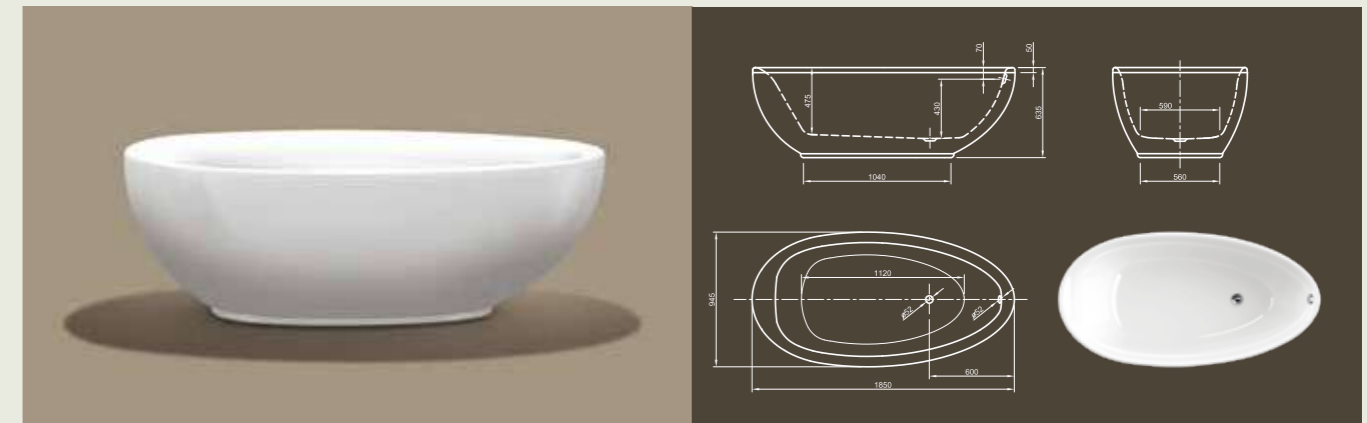

LOUNGE

Pure power of attraction! This modern style bathtub is the space for meditative peace and radiates by its asymmetric egg-shape the feeling of maximal relaxation.

Technical data

Article-No.	0100-089
Colour	White
Dimensions	1850 x 950 x 635 mm (L x W x H)
Weight	53 kg
Volume	265 l
Bath Waste Kit	Click-Clack system, colour chrome, factory fitted

Further options see page 54

COSY

Purism at its best! The embodiment of outstanding and clean design invites you to a luxury bath. Enjoy the minimalism and purism of this new curved design!

Technical data

Article-No.	0100-279
Colour	White
Dimensions	1800 x 850 x 600 mm (L x W x H)
Weight	51 kg
Volume	245 l
Bath Waste Kit	Slot overflow & Click-Clack waste, colour chrome, factory fitted

Further options see page 54