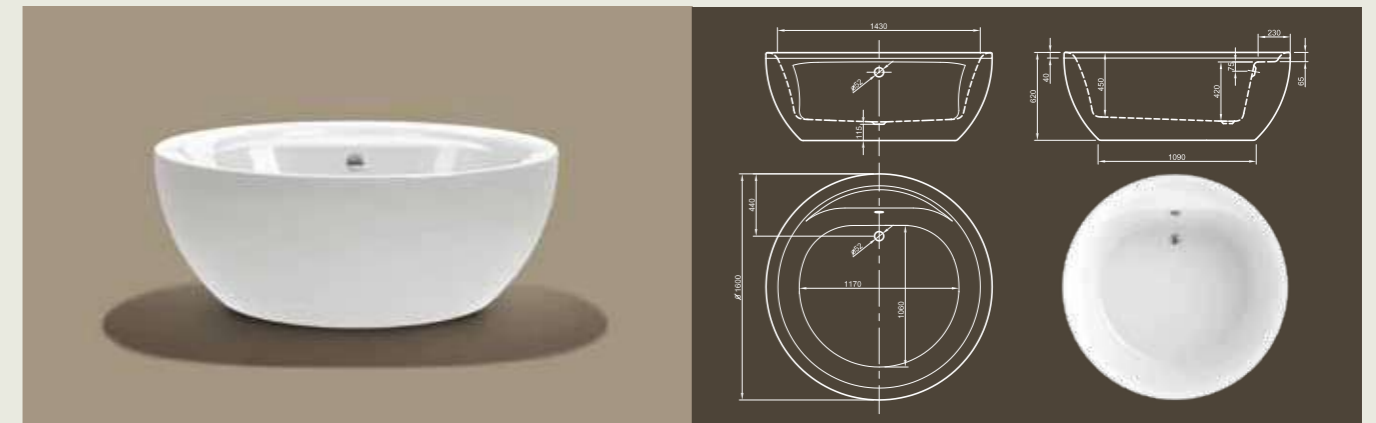

CLUB

Top of the bath! This modern, round bathtub is the place to be in your bathroom. Enjoy your bath and round off your day!

Technical data	
Article-No.	0100-075
Colour	White
Dimensions	Ø 1600 x 620 mm (Dia x H)
Weight	66 kg
Volume	275 l
Bath Waste Kit	Click-Clack system, colour chrome, factory fitted

Further options see page 54