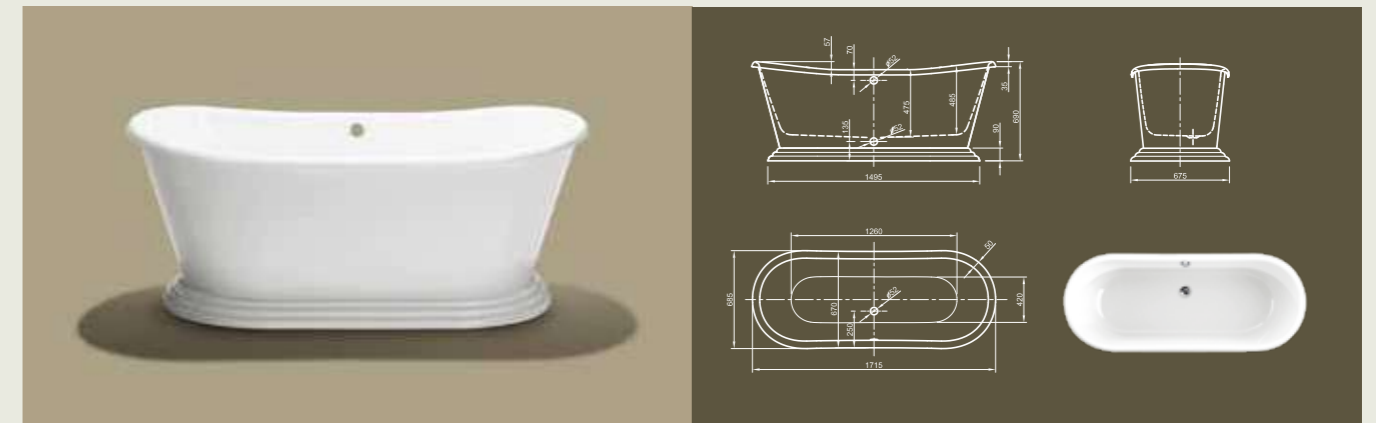

RETRO

Esthetical access to past centuries! This exclusive, classical design bathtub is reminiscent of the Roman Empire. Enjoy the luxurious bathing experience like Caesar and Cleopatra.

Technical data	
Article-No.	0100-090
Colour	White
Dimensions	1800 x 850 x 630 mm (L x W x H)
Weight	60 kg
Volume	215 l
Bath Waste Kit	Click-Clack system, colour chrome, factory fitted

Further options see page 54

PRINCESS I

Glamorous! Our trendy, classic design model Princess enhanced by a decorative plinth. This detail gives your bathroom an individual touch.

Technical data	
Article-No.	0100-081-01
Colour	White
Dimensions	1700 x 700 x 700 mm (L x W x H)
Weight	53 kg
Volume	225 l
Bath Waste Kit	Not fitted, to be on separate order

Further options see page 54

SLIPPER

Compact! The compact size version of our Victorian style bathtub. Design your bathroom and tune it up to an individual, characteristic oasis of enjoyment by integrating a freestanding bathtub! This model allows this transformation even in the smallest bathroom.