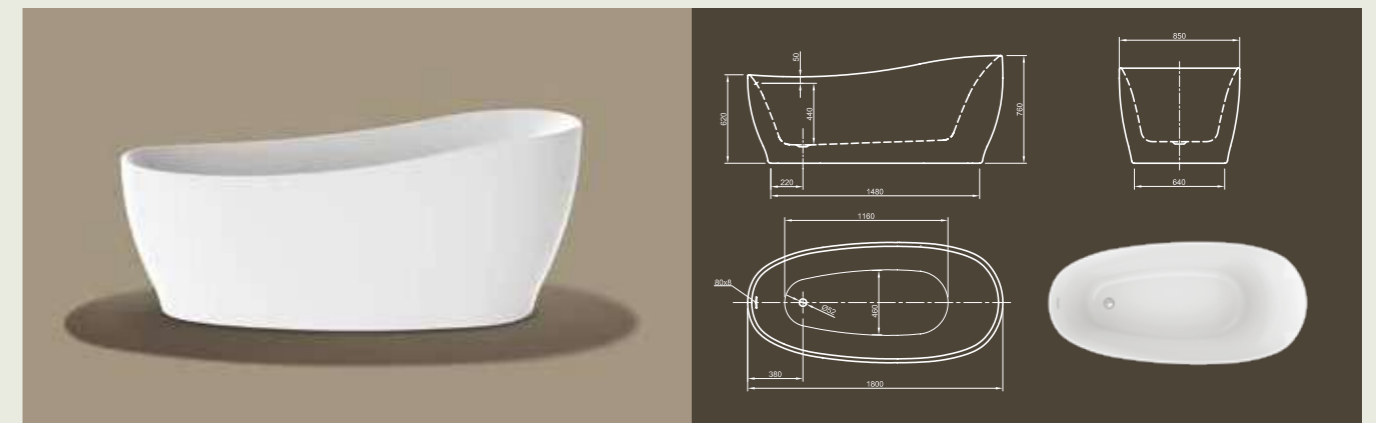

Further options see page 54

CULTURE

Straightforward! This linear cube bathtub shows modern design in its purest way. With its ornate-less shape and perfectly finished edges it radiates meditative peace. Tapered sides offer optimal bathing comfort!