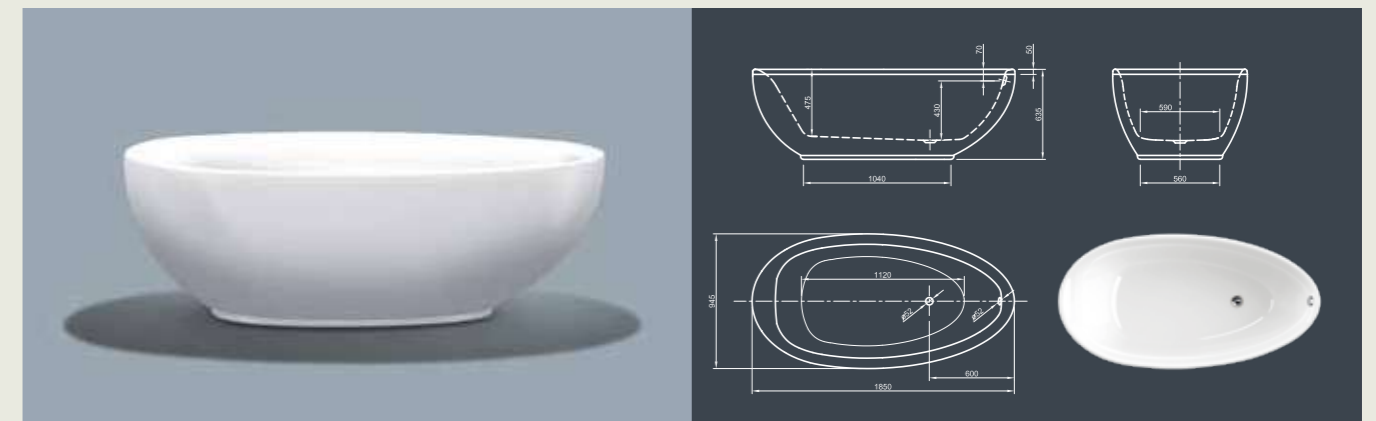

Further options see page 66

LOUNGE SPA

Pure power of attraction! This modern style bathtub is the space for meditative peace and radiates by its asymmetric egg-shape the feeling of maximal relaxation.

Technical data	
Article-No.	0200-089
Colour	White
Dimensions	1850 x 950 x 635 mm (L x W x H)
Weight	93 kg maximum weight (depending on configuration)
Volume	265 l
Bath Waste Kit	Click-Clack system, colour chrome, factory fitted

Further options see page 66

SPA CONFIGURATIONS

FOR FREESTANDING DESIGNS

1. Wellness Pure

- 24 ultra-flat air nozzles
- Ozone therapy
- Automatic drying system
- Remote control

2. Wellness Premium

- 24 ultra-flat air nozzles
- Ozone therapy
- Automatic drying system
- 20 mini LED light chain or 2 power LED
- Remote control