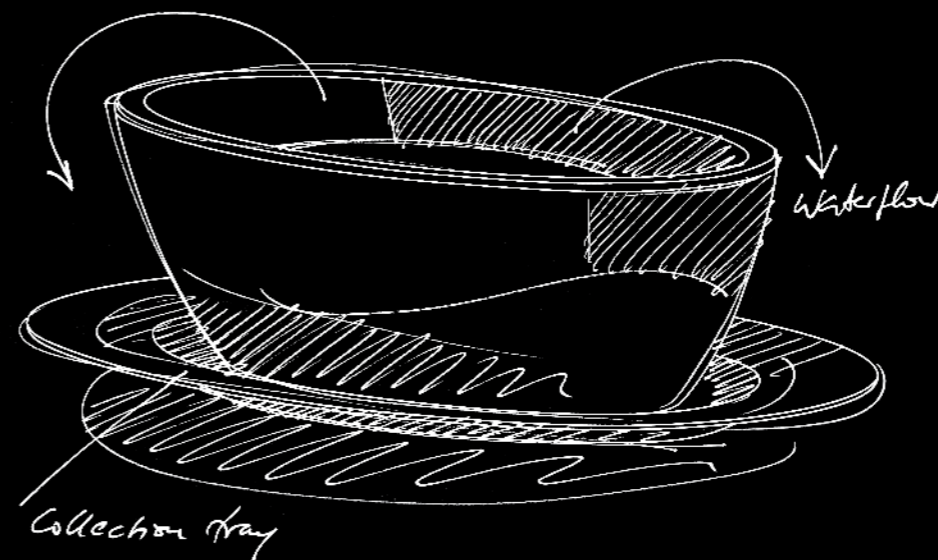

Evolution is any change across successive generations. In our case we talk about evolution as being any change in successive products! As market leader in freestanding bathtubs made from best cast sanitary acrylic we hold this world caring in our hands.

Knief & Co. are making statements in perfection, creating best quality and elegant design to fulfill any desire. A part of our core business is product development. Being a step ahead in finding tomorrow's solutions is in part what makes us successful. Innovation with the highest quality standards is what our clients are looking for. We see our role as the extended workbench of our business partners. We face every challenge, create ideas and find solutions for every project.

With our Overflow-Tub Loom we have demonstrated the accuracy of our thermo forming and finishing processes of our bathtubs. Knief & Co.'s processing technology is the only technology

worldwide providing the perfection of zero-tolerance-accurate horizontal rim and invisible jointing with no coating for freestanding acrylic bathtubs.

Knief & Co.'s evolutionary combination of Aqua Plus® or Aqua Spa® acrylic bathtubs and K | Stone mineral cast are a symbiosis of materials. We offer our customers endless and unique variations in design and colour and – at the end of the day – the creation of inimitable individual bathroom design. We make it special and evolution perfect!