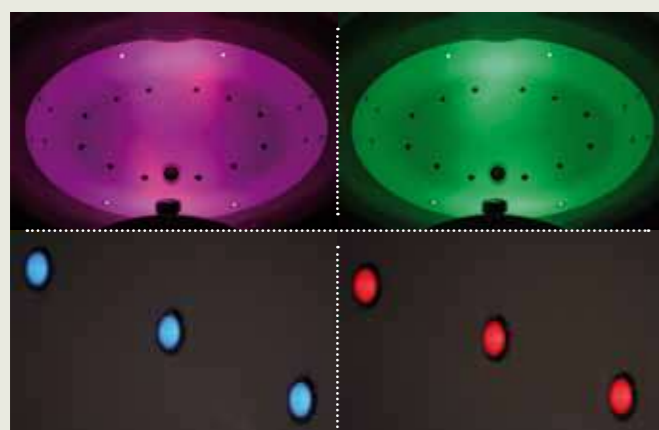

POWER LED & LED EFFECT LIGHT CHAIN

Changing range of colours for perfect ambience in your bathroom.

Left	Right
Whisper air system ON/OFF	Ozone blower ON
Light ON/OFF	MANUAL drying ON
Manual colour change	START/STOP automatic colour change
Radio selection	MP3 SELECTION
Skip to next / former channel or title	START/PAUSE latest title/radio station
Volume control DOWN	Volume control UP

REMOTE CONTROL

The remote control surface design is individually adaptable e.g. with individual logo.

FEATURES & DETAILS

LIGHT

It is said that colour has an impact on the human body and soul and can optimize your energy level. Aqua Spa® wellness bathtubs equipped with ambience light will increase your bathing enjoyment and convert your bathroom into an atmospheric space. Choose between our 20 mini LED light-chain and 2 power LEDs. 10 changing colour modes of white, purple, blue, light blue, turquoise, green, yellow, orange, red and pink will enhance your senses to a maximum experience of luxury relaxing comfort. Blue is your favorite? No problem! With our integrated remote control you may stop the changing colours at your favored colour or switch on and off the light function. The light intensity of the power LEDs is even dimmable!

SOUND

"Without music, life would be an error" (Friedrich Nietzsche). Enjoy your own MP3 music composition or your favorite radio station using the integrated sound system. The set also consists of 2 integrated not visible loudspeakers which give you a perfect sound experience. You can choose your own program via remote control and having your MP3 player connected via WLAN.

WHISPER AIR NOZZLES

Listen to the silence! With the calmness of our Aqua Spa® system the only recognizable noise is the whisper of soft sparkling water. Lay down and relax, enjoying a pearling massage while reading a book without disturbing noise and extruding water. 24 ultra-flat and ergonomically adjusted whisper air jets grant you maximum bathing comfort.

OZONE THERAPY

Switch on the integrated Ozone blower! Like this the air escaping from the nozzles is mixed with Ozone. With this function the quality of your bathwater is enhanced due the antibacterial and disinfecting effect of Ozone. Moreover the skin is enriched with oxygen and the blood circulation is stimulated. This option is automatically activated starting the system. Via remote control this option can be switched off and on.

AUTOMATIC DRYING SYSTEM

To dry the air nozzles from remnant water and to avoid bacteria and off odors our Aqua Spa® wellness bathtubs are equipped with an automatic drying system. 15 minutes after emptying the tub this function switches on automatically and runs for 2 minutes. This ensures you a unproblematic, long lasting pleasure in using your Aqua Spa® bathtub. The drying system may be also started manually by remote control.

DESINFECTION