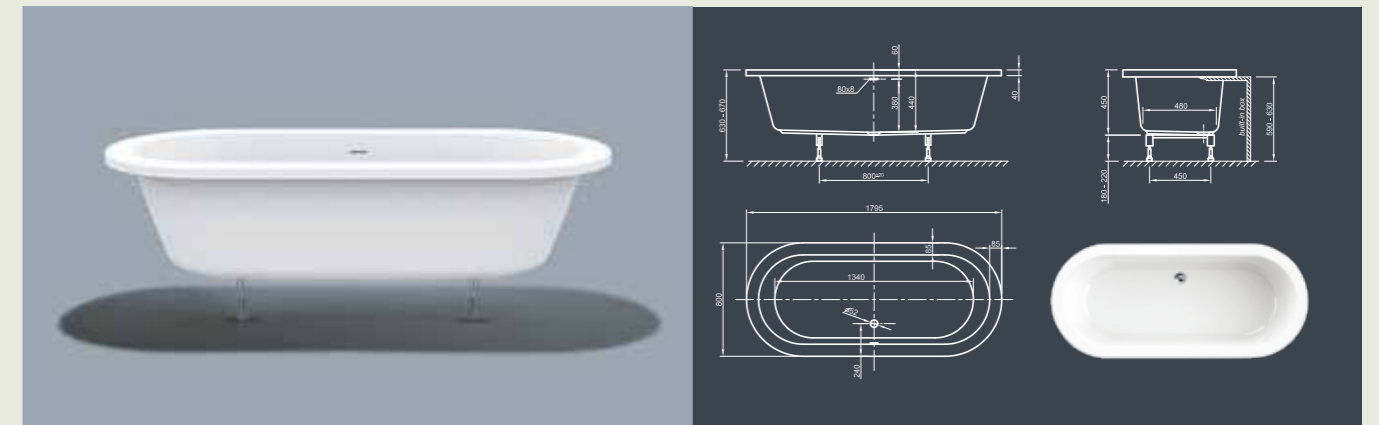

COOL FIT SPA

Cool comfort! Inspired by the last century this modern style bathtub ergonomically interprets classic tub design in the spirit of time. Its unique shape creates a deep feeling of cosiness and invites you in to relax.

Technical data	
Article-No.	0200-282
Colour	White
Dimensions	1800 x 800 x 600 mm (L x W x H)
Weight	59 kg maximum weight (depending on configuration)
Volume	230 l
Bath Waste Kit	Slot overflow & Click-Clack waste, colour chrome, factory fitted
Legs	Special frame system with adjustable legs, factory fitted

Further options see page 70