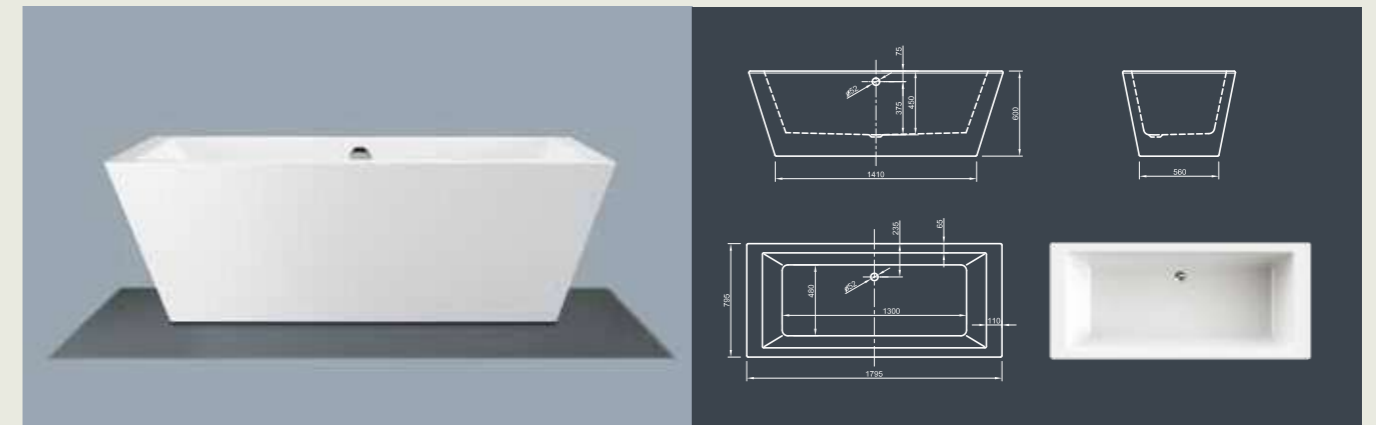

CULTURE SPA

Straightforward! This linear cube bathtub shows modern design in its purest way. With its ornate-less shape and perfectly finished edges it radiates meditative peace. Tapered sides offer optimal bathing comfort!

Technical data	
Article-No.	0200-068
Colour	White
Dimensions	1800 x 800 x 600 mm (L x W x H)
Weight	91 kg maximum weight (depending on configuration)
Volume	230 l
Bath Waste Kit	Click-Clack system, colour chrome, factory fitted

Further options see page 66