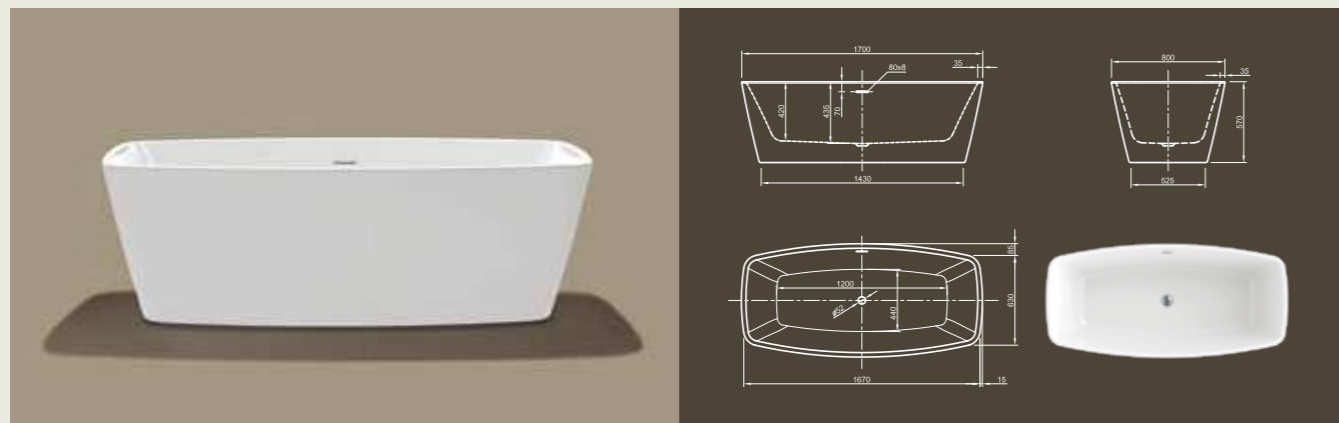

CULTURE

Straightforward! This linear cube bathtub shows modern design in its purest way. With its ornate-less shape and perfectly finished edges it radiates meditative peace. Tapered sides offer optimal bathing comfort!

Technical data	
Article-No.	0100-068
Colour	White
Dimensions	1800 x 800 x 600 mm (L x W x H)
Weight	51 kg
Volume	230 l
Bath Waste Kit	Click-Clack system, colour chrome, factory fitted

Further options see page 54

CUBE

Purism at its best! The embodiment of outstanding and clean design invites you to a luxury bath. Enjoy the minimalism and purism of this bath design!

Technical data	
Article-No.	0100-284
Colour	White
Dimensions	1700 x 800 x 600 mm (L x W x H)
Weight	48 kg
Volume	200 l
Bath Waste Kit	Slot overflow & Click-Clack waste, colour chrome, factory fitted

Further options see page 54

MOOD

Good mood in straight-line! This rectangular clean purism modern style bathtub with a flat top offers optimal comfort with its tapered sides.

Technical data	
Article-No.	0100-085
Colour	White
Dimensions	1800 x 800 x 600 mm (L x W x H)
Weight	52 kg
Volume	230 l
Bath Waste Kit	Click-Clack system, colour chrome, factory fitted

Further options see page 54