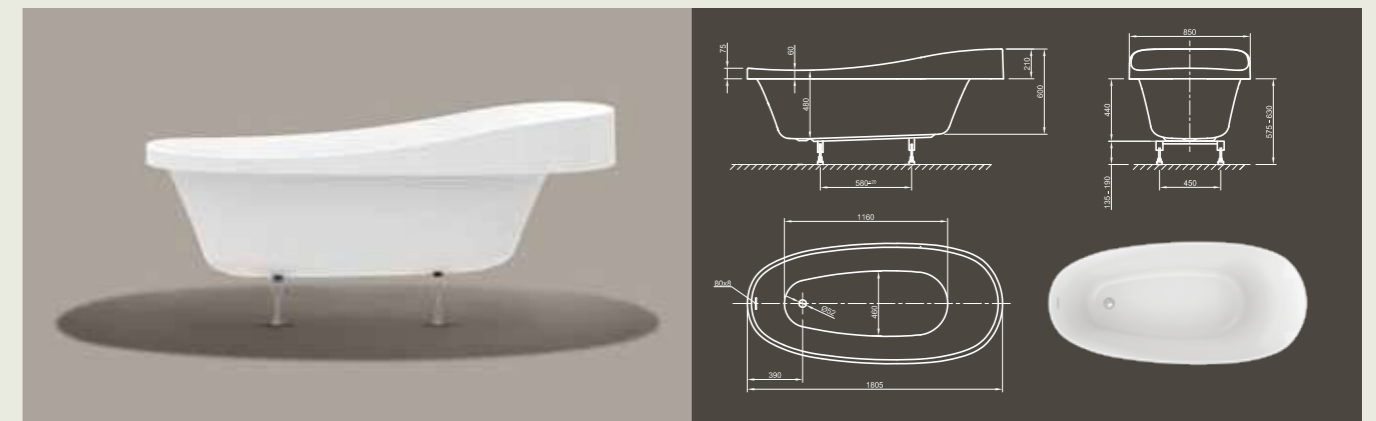

Further options see page 54

RELAX FIT

Relax! The traditional Victorian style metamorphosed into modernity.

Technical data	
Article-No.	0400-278
Colour	White
Dimensions	1800 x 850 x 620/760 (L x W x H)
Weight	31 kg
Volume	230 l
Bath Waste Kit	Slot overflow & Click-Clack waste, colour chrome, factory fitted
Legs	Special frame system with adjustable legs, factory fitted

Further options see page 54

MOOD FIT

Good mood in straight-line! This rectangular clean purism modern style bathtub with a flat top offers optimal comfort with its tapered sides.

Technical data	
Article-No.	0400-285
Colour	White
Dimensions	1800 x 800 x 600 mm (L x W x H)
Weight	33 kg
Volume	230 l
Bath Waste Kit	Slot overflow & Click-Clack waste, colour chrome, factory fitted
Legs	Special frame system with adjustable legs, factory fitted