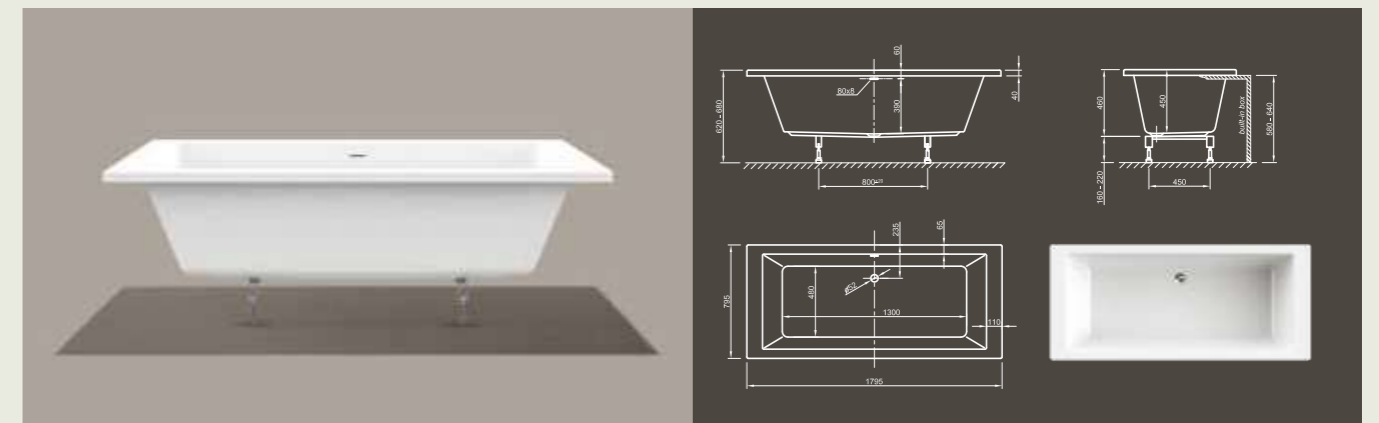

CULTURE FIT

Straightforward! This linear cube bathtub shows modern design in its purest way. With its ornate-less shape and perfectly finished edges it radiates meditative peace. Tapered sides offer optimal bathing comfort!

Technical data	
Article-No.	0400-268
Colour	White
Dimensions	1800 x 800 x 600 mm (L x W x H)
Weight	34 kg
Volume	230 l
Bath Waste Kit	Slot overflow & Click-Clack waste, colour chrome, factory fitted
Legs	Special frame system with adjustable legs, factory fitted

Further options see page 54