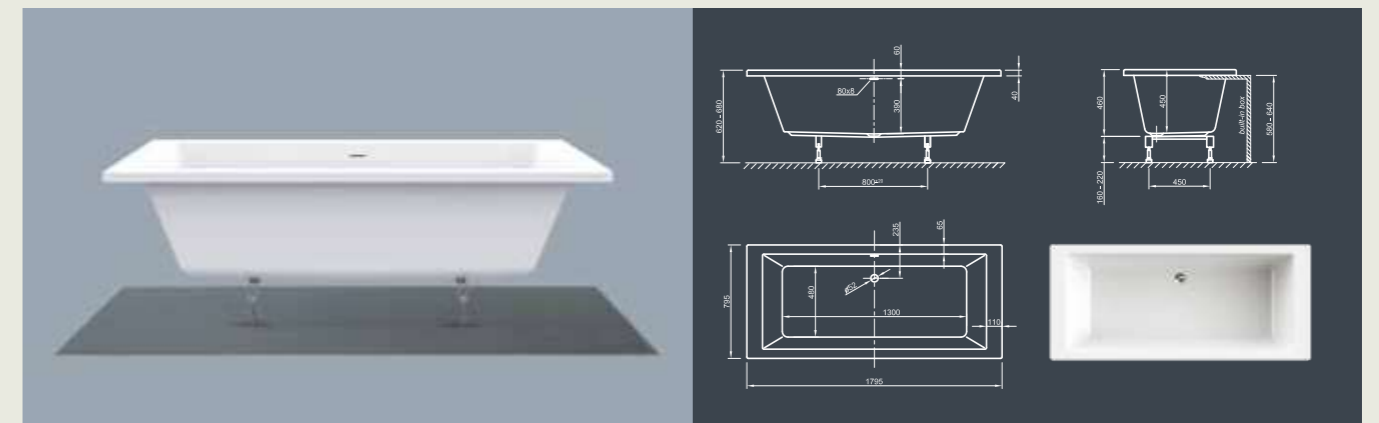

CULTURE FIT SPA

Straightforward! This linear cube bathtub shows modern design in its purest way. With its ornate-less shape and perfectly finished edges it radiates meditative peace. Tapered sides offer optimal bathing comfort!

Technical data	
Article-No.	0200-268
Colour	White
Dimensions	1800 x 800 x 600 mm (L x W x H)
Weight	59 kg maximum weight (depending on configuration)
Volume	230 l
Bath Waste Kit	Slot overflow & Click-Clack waste, colour chrome, factory fitted
Legs	Special frame system with adjustable legs, factory fitted

Further options see page 70