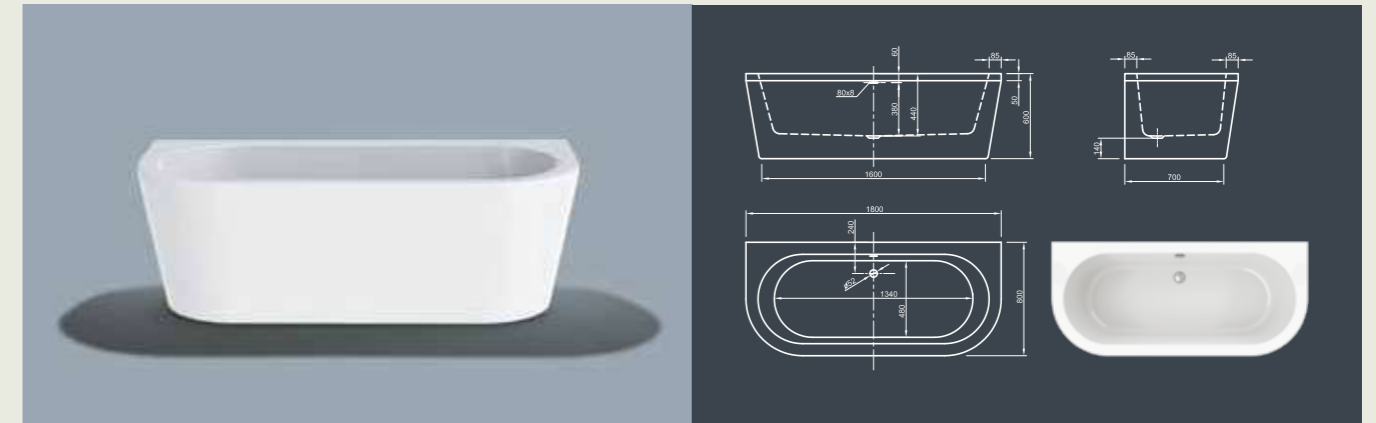

WALL SPA

Evolutionary! Favored design enhanced in a space saving form. This modern style bathtub allows one-sided wall connection. Beautify your bathroom even if there is only minimum space!

Technical data	
Article-No.	0200-277
Colour	White
Dimensions	1800 x 800 x 600 mm (L x W x H)
Weight	88 kg maximum weight (depending on configuration)
Volume	250 l
Bath Waste Kit	Slot overflow system or Click-Clack system, colour chrome, factory fitted

Further options see page 66