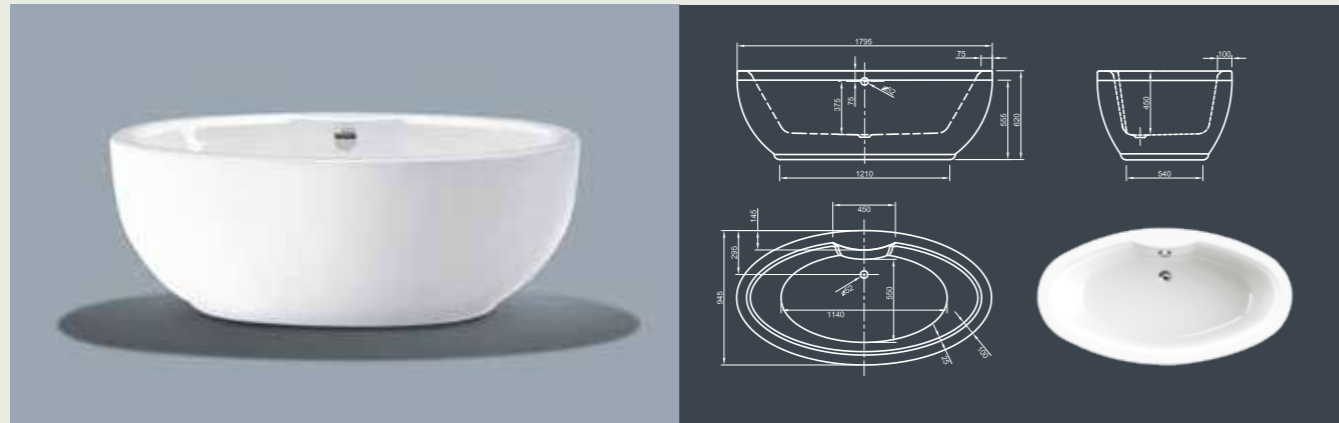

Further options see page 66

OVAL SPA

Oval experience! With its oval basic shape and elegant curves, this modern style bathtub offers you a high bathing comfort.

Technical data	
Article-No.	0200-080
Colour	White
Dimensions	1800 x 950 x 625 mm (L x W x H)
Weight	90 kg maximum weight (depending on configuration)
Volume	225 l
Bath Waste Kit	Click-Clack system, colour chrome, factory fitted

Further options see page 66

WALL SPA

Evolutionary! Favored design enhanced in a space saving form. This modern style bathtub allows one-sided wall connection. Beautify your bathroom even if there is only minimum space!