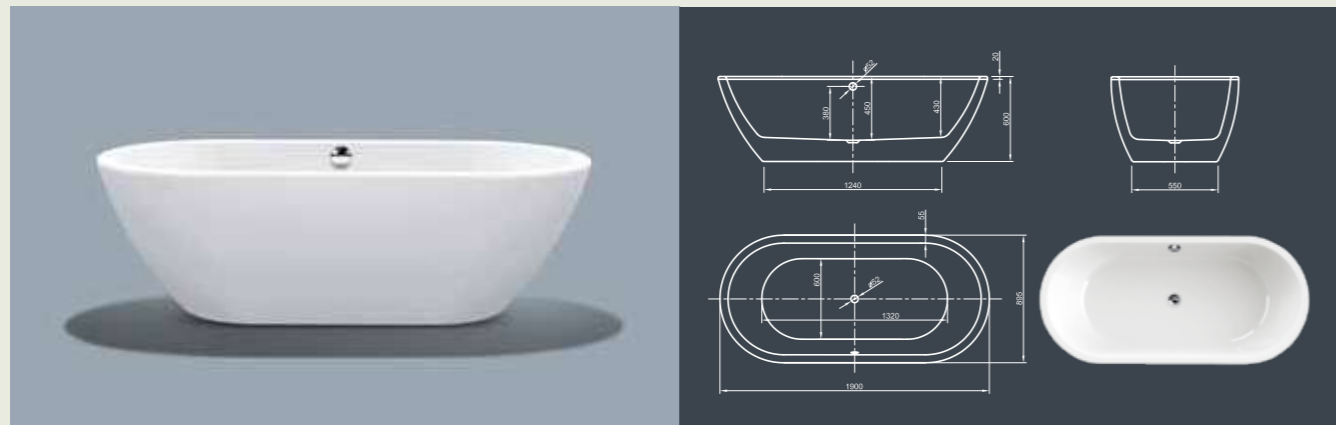

FORM SPA

Elegance! An exceptional design for a stunning bathing experience.

Technical data	
Article-No.	0200-087
Colour	White
Dimensions	1900 x 900 x 600 mm (L x W x H)
Weight	93 kg maximum weight (depending on configuration)
Volume	275 l
Bath Waste Kit	Click-Clack system, colour chrome, factory fitted

Further options see page 66