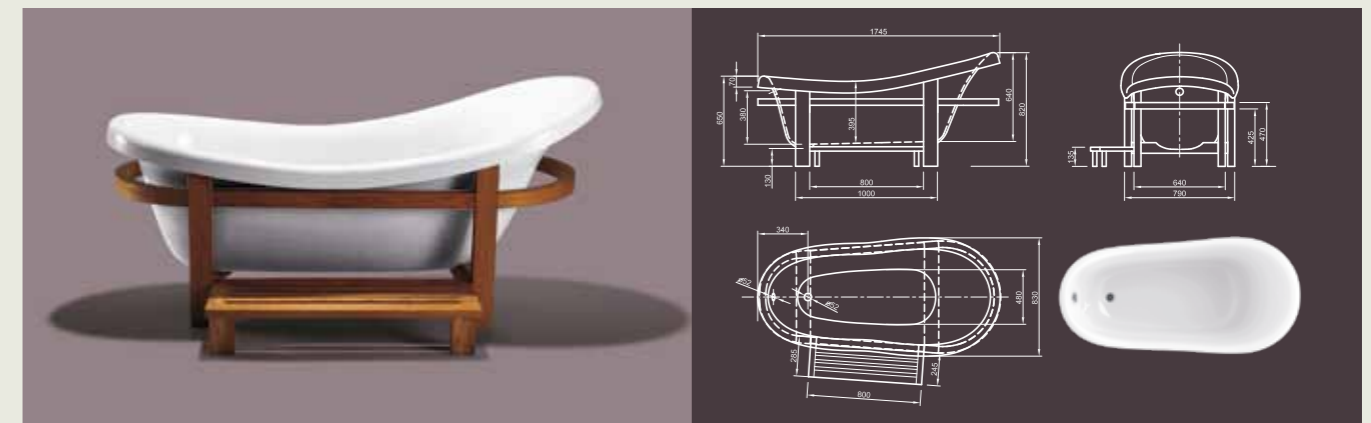

VICTORIAN I

Glorious! Our trendsetter in classic style bathtubs – Victorian – imbedded in a luxury wood support with retractable step. Outstandingly luxurious and individual!

Technical data	
Article-No.	0100-061-06
Colour	White
Dimensions	1745 x 830 x 820/650 mm (L x W x H)
Weight	59 kg
Volume	185 l
Bath Waste Kit	Not fitted, to be on separate order

Further options see page 54