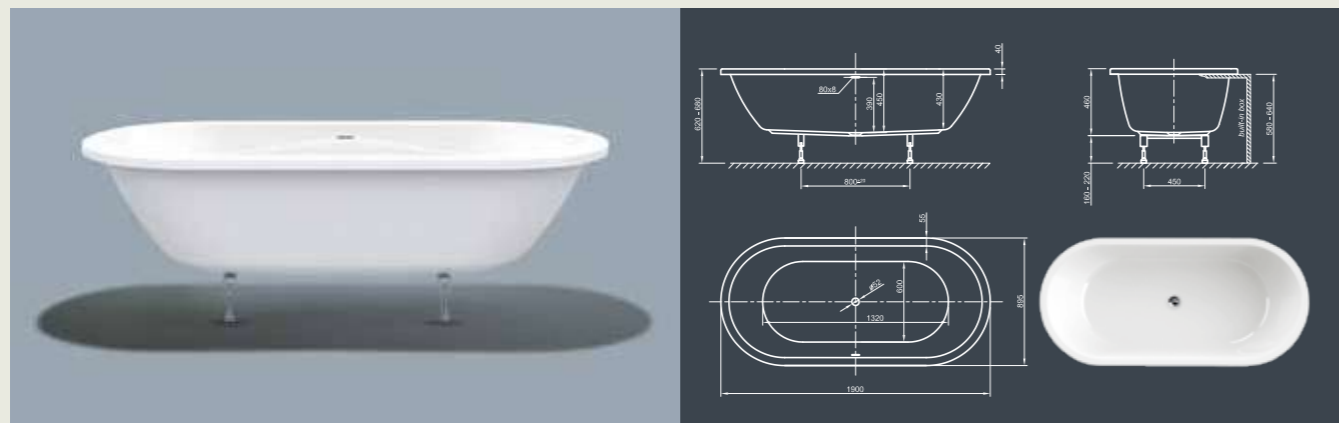

Further options see page 70

COOL FIT SPA

Cool comfort! Inspired by the last century this modern style bathtub ergonomically interprets classic tub design in the spirit of time. Its unique shape creates a deep feeling of cosiness and invites you in to relax.

Further options see page 70

FORM FIT SPA

Elegance! An exceptional design for a stunning bathing experience.

Technical data	
Article-No.	0200-287
Colour	White
Dimensions	1900 x 900 x 600 mm (L x W x H)
Weight	63 kg maximum weight (depending on configuration)
Volume	275 l
Bath Waste Kit	Slot overflow & Click-Clack waste, colour chrome, factory fitted
Legs	Special frame system with adjustable legs, factory fitted

Further options see page 70

CULTURE FIT SPA

Straightforward! This linear cube bathtub shows modern design in its purest way. With its ornate-less shape and perfectly finished edges it radiates meditative peace. Tapered sides offer optimal bathing comfort!