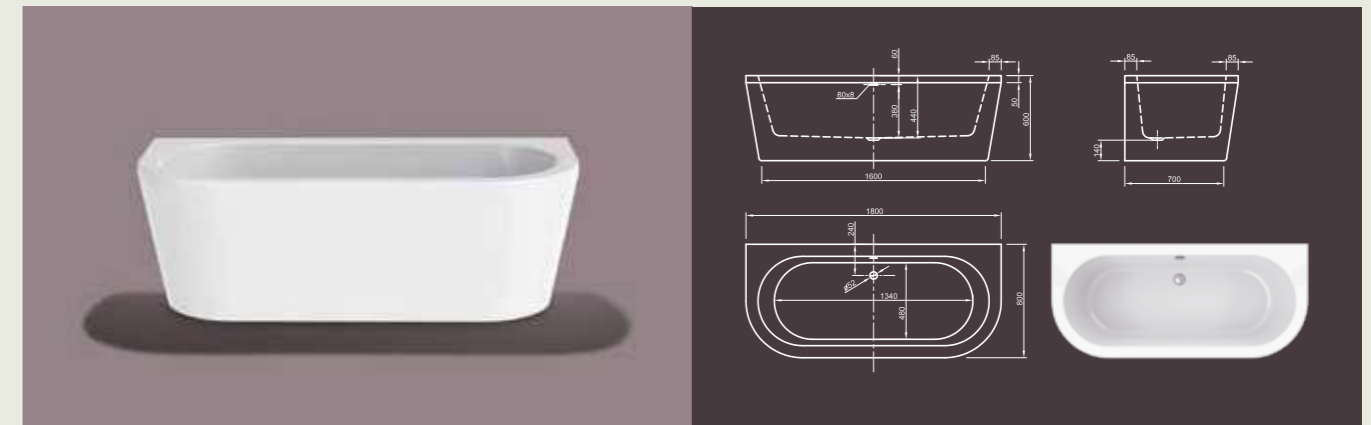

WALL

Evolutionary! Favored design enhanced in a space saving form. This modern style bathtub allows one-sided wall connection. Beautify your bathroom even if there is only minimum space!

Technical data	
Article-No.	0100-277
Colour	White
Dimensions	1800 x 800 x 600 mm (L x W x H)
Weight	48 kg
Volume	250 l
Bath Waste Kit	Slot overflow system or Click-Clack system, colour chrome, factory fitted

Further options see page 54