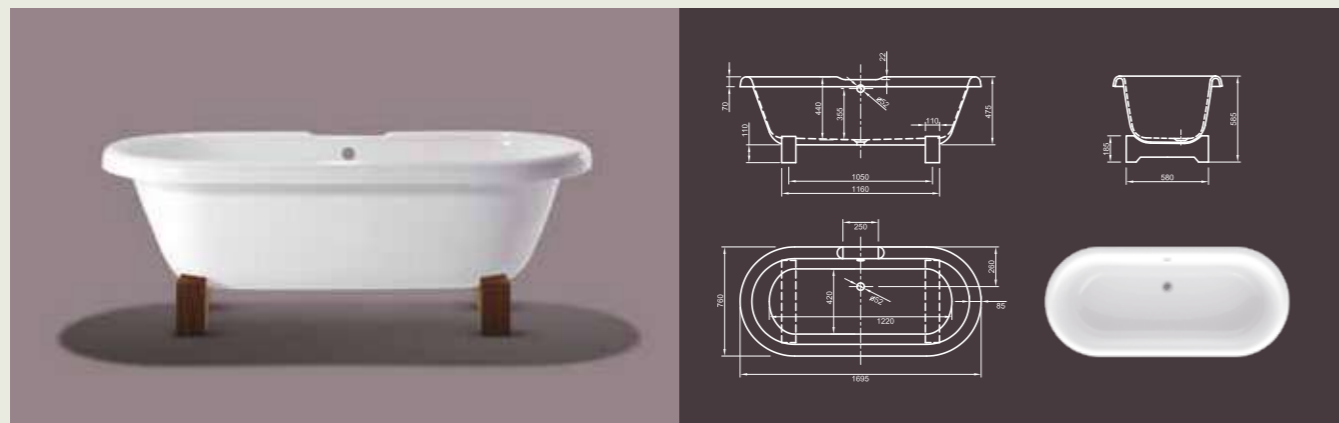

EDWARDIAN I

Noble interpretation! Our traditional design bathtub Edwardian equipped with a two-piece support made of teak wood.

Technical data	
Article-No.	0100-062-06
Colour	White
Dimensions	1700 x 750 x 600 mm (L x W x H)
Weight	55 kg
Volume	180 l
Bath Waste Kit	Not fitted, to be on separate order

Further options see page 54

EDWARDIAN II

Noble interpretation the 2nd! Our beloved Evergreen Edwardian imbedded in two consoles made of teak wood.

Technical data	
Article-No.	0100-062-08
Colour	White
Dimensions	1700 x 750 x 600 mm (L x W x H)
Weight	55 kg
Volume	180 l
Bath Waste Kit	Not fitted, to be on separate order

Further options see page 54

PRINCE

Absolute modern classic! Inspired by the last century this bathtub with its pure aluminum (brushed) outer ergonomically interprets classic tub design in the spirit of time. Its special, unique and outstanding design is an eye catcher for your bathroom!

Technical data	
Article-No.	0100-086
Colour	White
Dimensions	1700 x 700 x 685 mm (L x W x H)
Weight	58 kg
Volume	225 l
Bath Waste Kit	Not fitted, to be on separate order

Further options see page 54