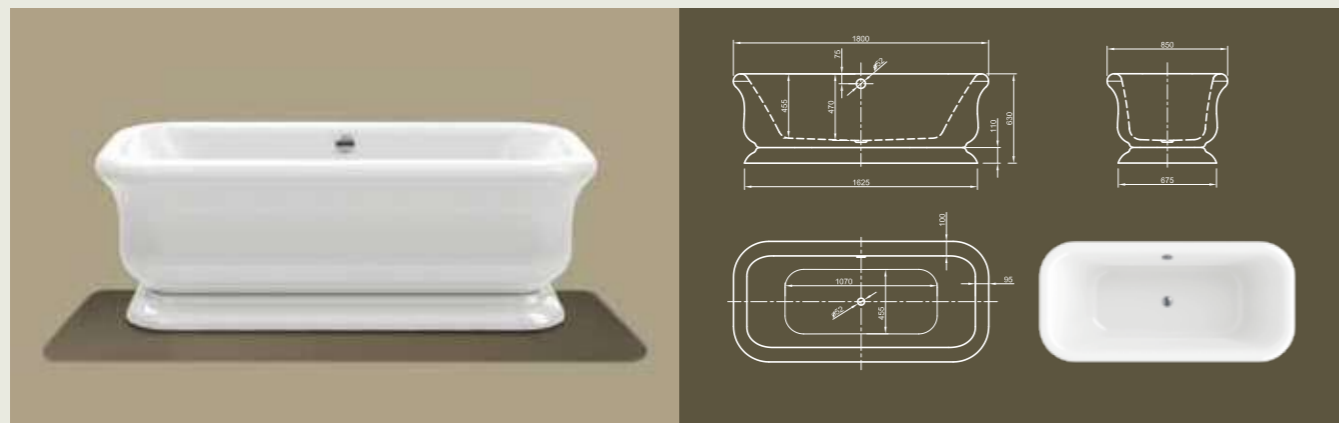

RETRO

Esthetical access to past centuries! This exclusive, classical design bathtub is reminiscent of the Roman Empire. Enjoy the luxurious bathing experience like Caesar and Cleopatra.

Technical data	
Article-No.	0100-090
Colour	White
Dimensions	1800 x 850 x 630 mm (L x W x H)
Weight	60 kg
Volume	215 l
Bath Waste Kit	Click-Clack system, colour chrome, factory fitted

Further options see page 54