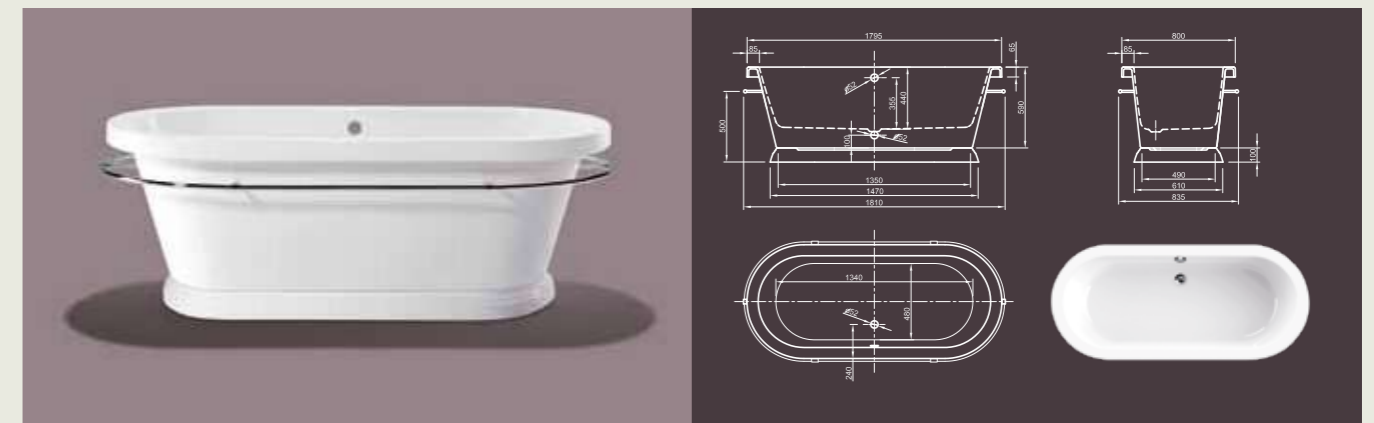

LOFT V

Last but not least: Another popular symbiosis of features! Here our model Loft equipped with towel rail and plinth. Make your choice!

Technical data	
Article-No.	0100-067-07/08
Colour	White
Dimensions	1800 x 835 x 690 mm (L x W x H)
Weight	77 kg
Volume	230 l
Bath Waste Kit	Not fitted, to be on separate order

Further options see page 54