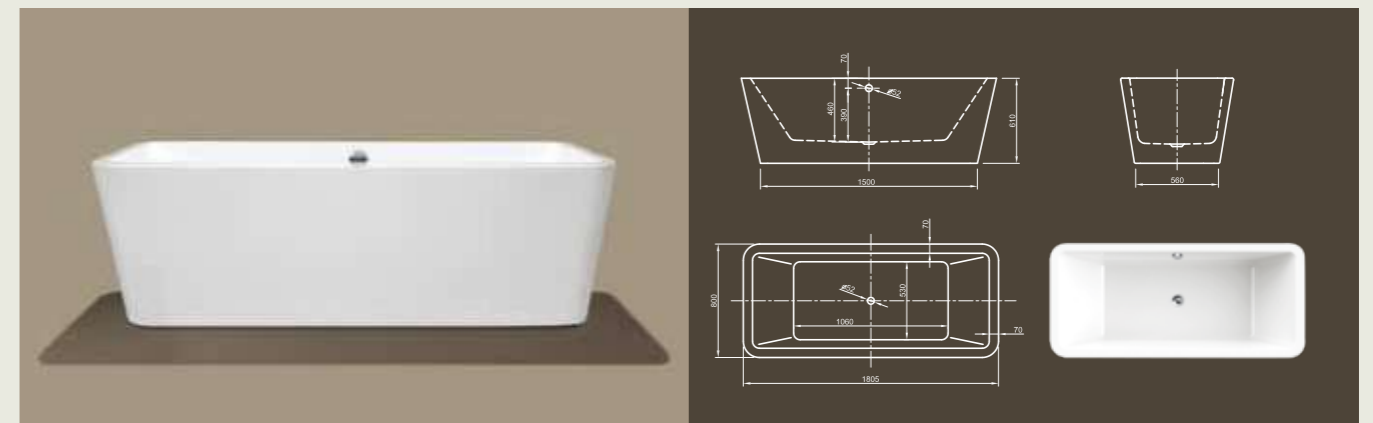

Further options see page 54

MOOD

Good mood in straight-line! This rectangular clean purism modern style bathtub with a flat top offers optimal comfort with its tapered sides.

Technical data	
Article-No.	0100-085
Colour	White
Dimensions	1800 x 800 x 600 mm (L x W x H)
Weight	52 kg
Volume	230 l
Bath Waste Kit	Click-Clack system, colour chrome, factory fitted

Further options see page 54

THE FASCINATION OF
CREATIVE
DESIGN
IN PERFECTION

Culture – this linear cube bathtub shows modern design in its purest way. With its ornate-less shape and perfectly finished edges it radiates meditative peace. Tapered sides offer optimal bathing comfort!