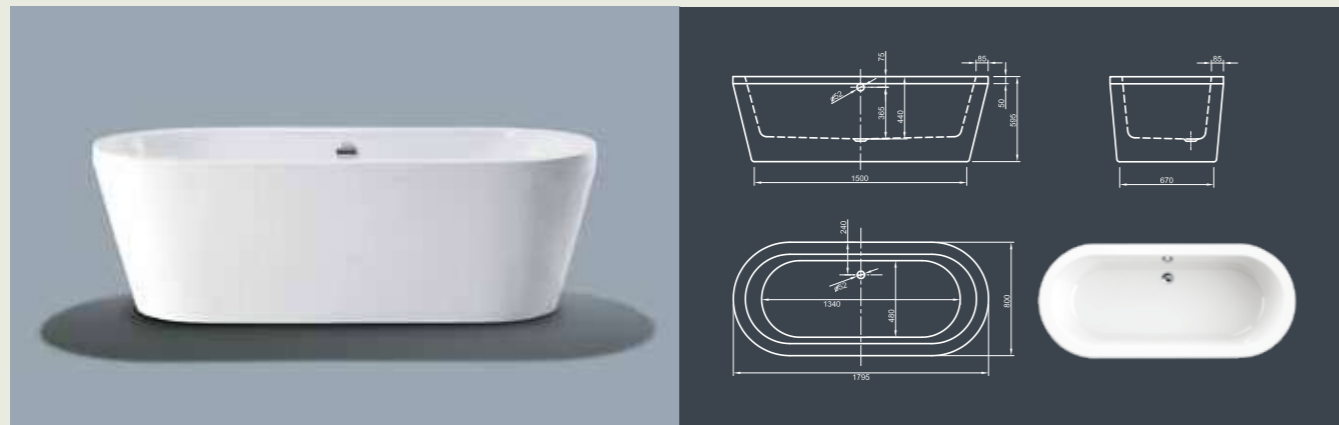

Further options see page 66

COOL SPA

Cool comfort! Inspired by the last century this modern style bathtub ergonomically interprets classic tub design in the spirit of time. Its unique shape creates a deep feeling of cosiness and invites you in to relax.

Further options see page 66

CULTURE SPA

Straightforward! This linear cube bathtub shows modern design in its purest way. With its ornate-less shape and perfectly finished edges it radiates meditative peace. Tapered sides offer optimal bathing comfort!