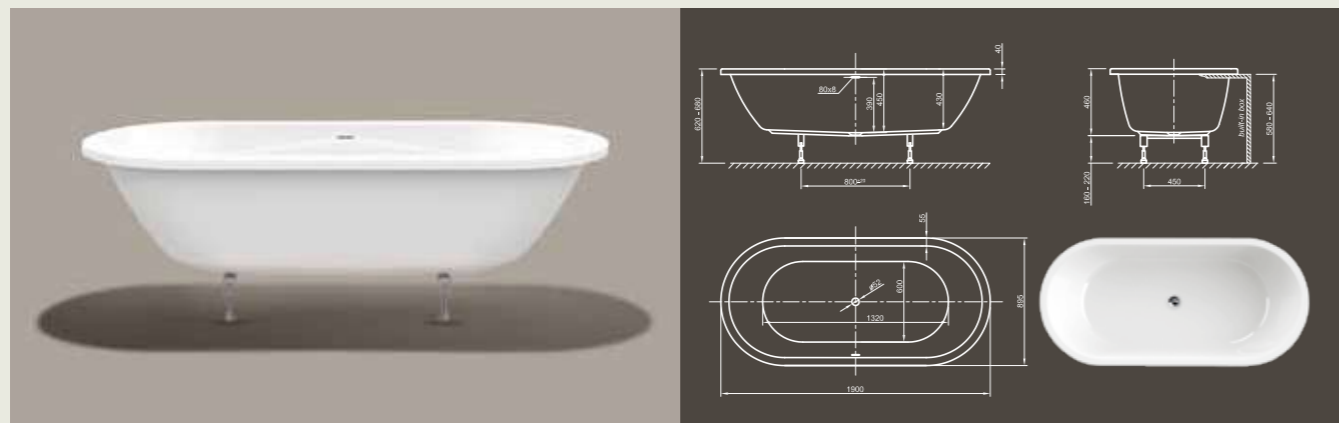

Further options see page 54

FORM FIT

Elegance! An exceptional design for a stunning bathing experience.

Technical data	
Article-No.	0400-287
Colour	White
Dimensions	1900 x 900 x 600 mm (L x W x H)
Weight	38 kg
Volume	275 l
Bath Waste Kit	Slot overflow & Click-Clack waste, colour chrome, factory fitted
Legs	Special frame system with adjustable legs, factory fitted

Further options see page 54

CULTURE FIT

Straightforward! This linear cube bathtub shows modern design in its purest way. With its ornate-less shape and perfectly finished edges it radiates meditative peace. Tapered sides offer optimal bathing comfort!