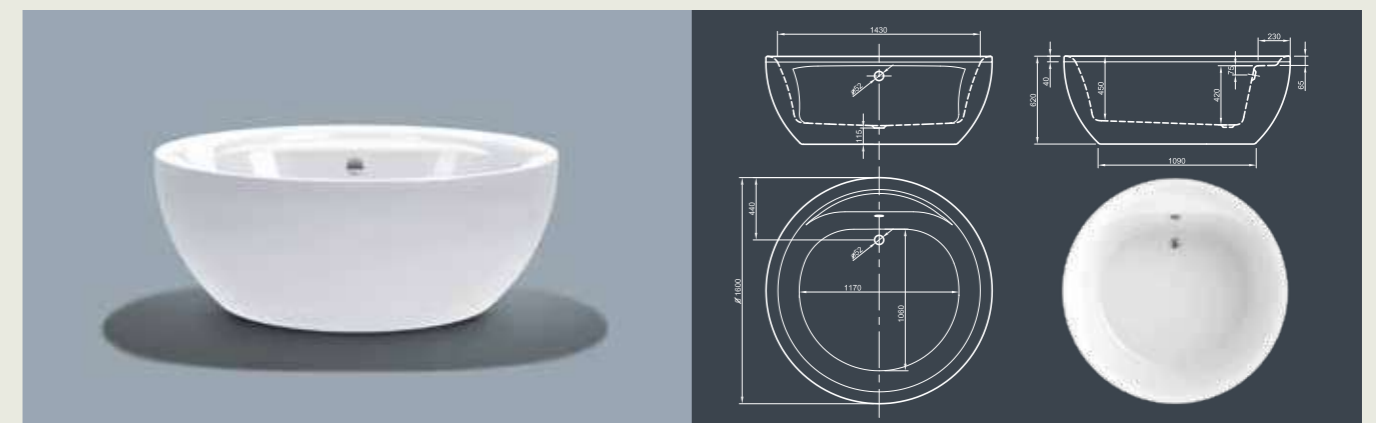

CLUB SPA

Top of the bath! This modern, round bathtub is the place to be in your bathroom. Enjoy your bath and round off your day!

Technical data	
Article-No.	0200-075
Colour	White
Dimensions	Ø 1600 x 620 mm (Dia x H)
Weight	106 kg maximum weight (depending on configuration)
Volume	275 l
Bath Waste Kit	Click-Clack system, colour chrome, factory fitted

Further options see page 66