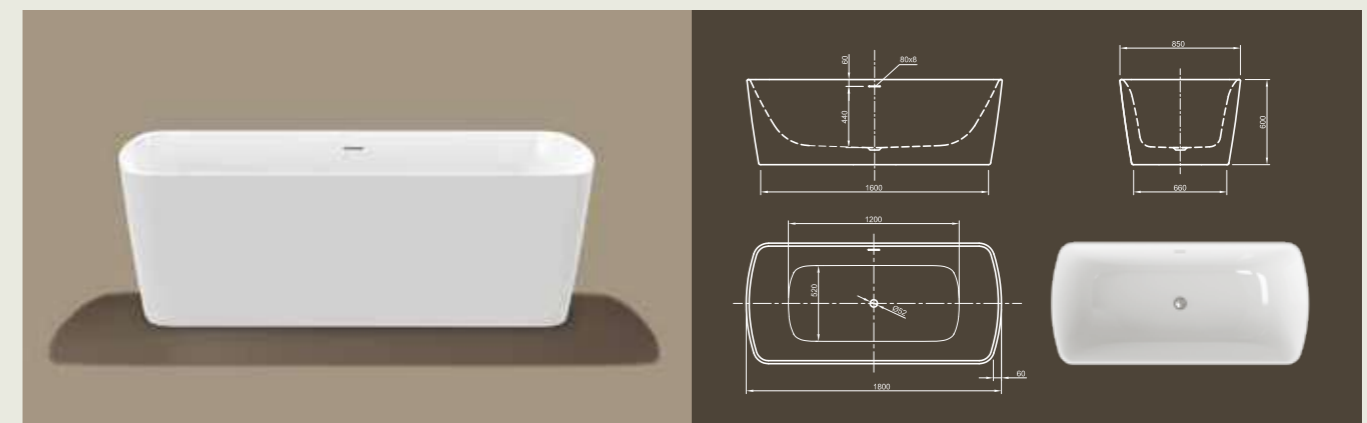

Lounge – this modern style bathtub is the space for meditative peace and radiates by its asymmetric egg-shape the feeling of maximal relaxation.

ELABORATE
DESIGN IDEAS

SATISFY
AESTHETIC
DEMANDS

Venice – this modern bathtub has a striking shape and captures you on a journey of mind.