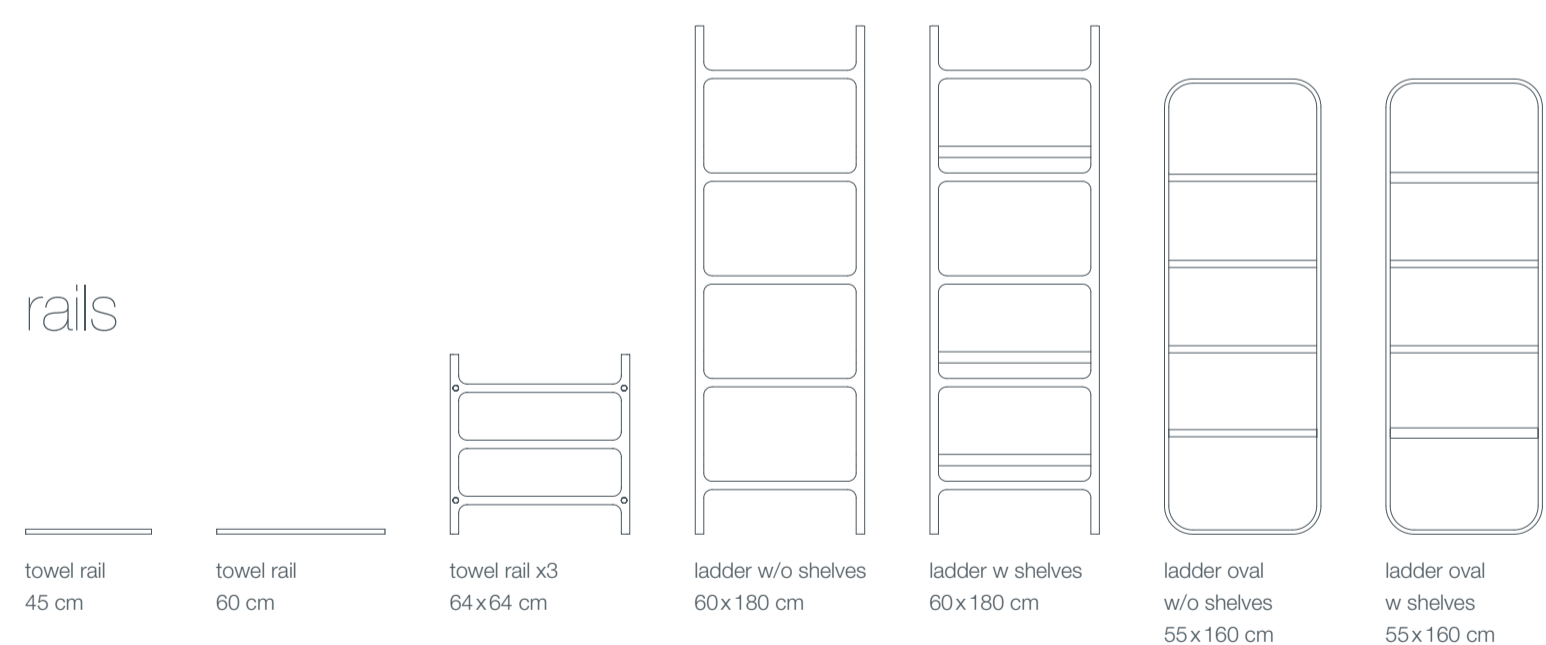

mirror oval
70x90 cm

mirror oval
90x90 cm

mirror round
ø 50 cm

mirror round
ø 70 cm

mirror round
ø 90 cm

opposite page:

- 01 / mirror w storage 90x60 cm
- 02 / mirror round ø 70 cm
- 03 / mirror oval 50x90 cm
- 04 / mirror square 50x90 cm

rails / bath trays

expensive bathroom textiles are a high-quality accessory in many bathrooms. why not presenting them in a high-class way? k|stone® rails and bath trays offer the best solution for presenting them in an appropriate way and round up your bathroom design adequately.

01

opposite page:

- 01 / ladder oval w and w/o shelves
- 02 / towel rail x3
- 03 / towel rails
- 04 / bath bridge
- 05 / side tray for bath

rails

bath trays

02

03

04