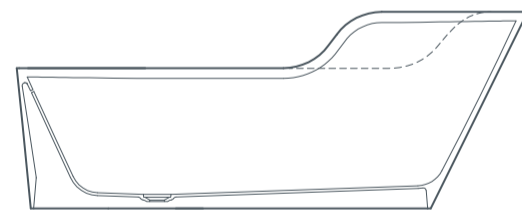

glow

emanating a warm vibrancy, the k|stone® glow series cossets you in your own personal world of relaxation.

with its clean graded lines the glow bath is available in symmetrical or asymmetrical design fitting left or right side.

all bath designs are complemented with the glow toilet, bidet, countertop or freestanding washbasin solutions. enjoy and lose yourself in luxury with the purism of this superb series.

glow asymmetrical bath left freestanding 182x82x70/50 cm