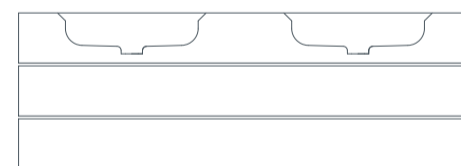

innovative and stylish storage and display solutions offering practicality in incomparable fashion, exclusively created by english born designer peter jamieson.

shelves

shelves 90 cm
countertop sink
(all series)

shelves 120 cm
countertop sink
(all series)

shelves 160 cm
countertop sink
(all series)

shelves 90 cm
integrated sink
(oval or square)

shelves 120 cm
integrated sink
(oval or square)

shelves 160 cm
integrated sinks
(oval or square)

boxes

boxes 90 cm
countertop sink
(all series)

boxes 120 cm
countertop sink
(all series)

boxes 160 cm
countertop sink
(all series)

opposite page:

- 01 / shelves 160 cm with integrated square sinks
- 02 / shelves 120 cm with countertop sink 'shine'
- 03 / boxes 120 cm with countertop sink 'shine'
- 04 / shelves 120 cm with integrated square sink