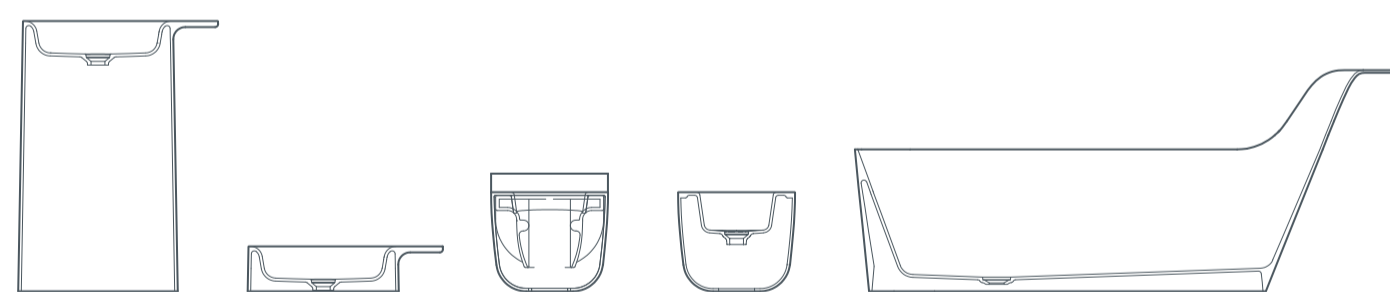

pride washbasin freestanding 67x43x90 cm
pride washbasin countertop 67x40x15 cm
pride toilet wall hung 52x39x33 cm
pride bidet wall hung 52x39x33 cm
pride bath freestanding 192x85x78/50 cm