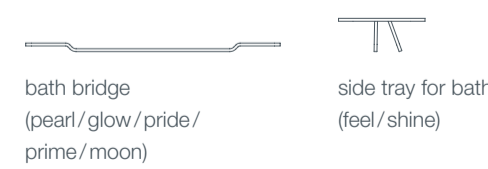

rails / bath trays

expensive bathroom textiles are a high-quality accessory in many bathrooms. why not presenting them in a high-class way? k|stone® rails and bath trays offer the best solution for presenting them in an appropriate way and round up your bathroom design adequately.

01

opposite page:

- 01 / ladder oval w and w/o shelves
- 02 / towel rail x3
- 03 / towel rails
- 04 / bath bridge
- 05 / side tray for bath

rails

bath trays

02

03

04