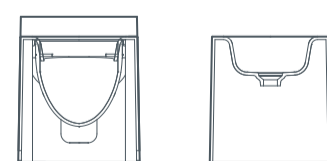

pride toilet floor mounted 51x41x42 cm
pride bidet floor mounted 51x41x42 cm