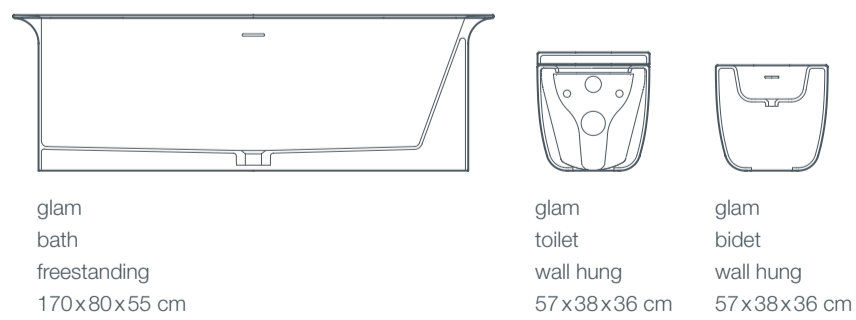

impress yourself every day in adding luxury trends and highlights to your home.

01

opposite page:

- 01 / glam bath, freestanding
- 02 / glam washbasin, freestanding
- 03 / glam bidet, floor mounted
- 04 / glam toilet, floor mounted
- 05 / glam washbasin, countertop
- 06 / glam bidet, wall hung
- 07 / glam toilet, wall hung

02

03

04

05

06

07

glam washbasin freestanding 60x45x86 cm
 glam washbasin countertop 60x45x16 cm
 glam toilet floor mounted 51x41x42 cm
 glam bidet floor mounted 51x41x42 cm
 glam bath short freestanding 150x80x55 cm

glam bath freestanding 170x80x55 cm
 glam toilet wall hung 57x38x36 cm
 glam bidet wall hung 57x38x36 cm

showers

showers

daily ablution made effortless! considering that most people start their day with a refreshing shower we wanted to make that experience liberating.