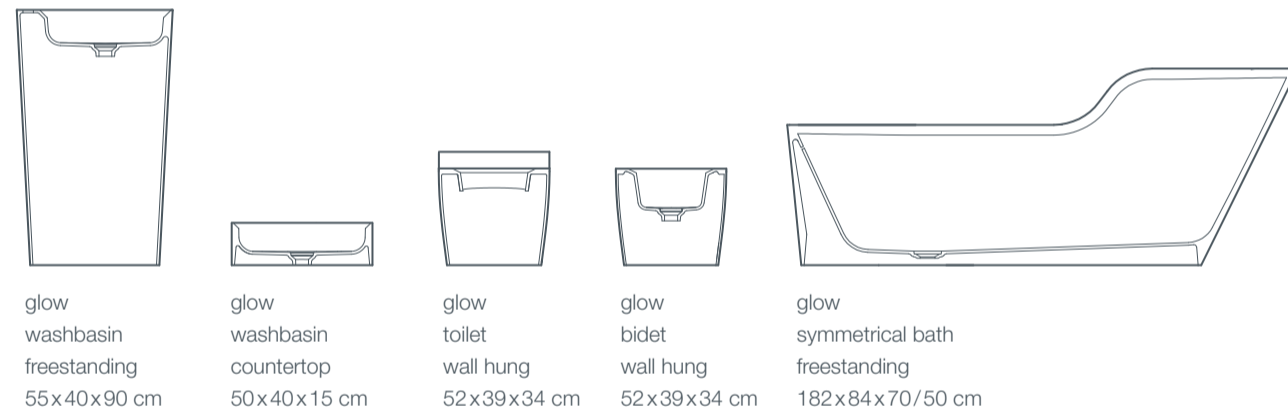

pearl can be the center piece of a coordinated suite of bathroom furniture, all solid surface including bidet, toilet and washbasins, both freestanding and countertop.

opposite page:

- 01/pearl bath, freestanding
- 02/pearl bath oval, freestanding
- 03/pearl washbasin, freestanding
- 04/pearl washbasin, countertop
- 05/pearl toilet, wall hung
- 06/pearl bidet, wall hung

01

opposite page:

- 01 / moon bath, freestanding
- 02 / moon washbasin, freestanding
- 03 / moon washbasin, countertop
- 04 / moon toilet, wall hung
- 05 / moon bidet, wall hung

02

03

04

05

moon washbasin freestanding 55x45x90 cm
 moon washbasin countertop 55x45x16 cm
 moon toilet wall hung 52x39x34 cm
 moon bidet wall hung 52x39x34 cm
 moon bath freestanding 190x90x50 cm

all bath designs are complemented with the glow toilet, bidet, countertop or freestanding washbasin solutions. enjoy and lose yourself in luxury with the purism of this superb series.

glow asymmetrical bath left freestanding 182x82x70/50 cm