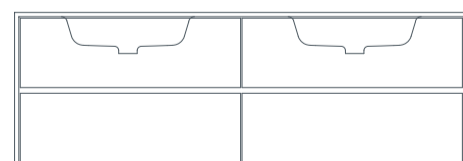

slab

slab 90 cm
countertop sink (all series)

slab 120 cm
countertop sink (all series)

slab 160 cm
countertop sinks (all series)

slab 90 cm
integrated sink (oval or square)

slab 120 cm
integrated sink (oval or square)

slab 160 cm
integrated sinks (oval or square)

slab 90 cm
cabinet w drawers

slab 120 cm
cabinet w drawers

slab 160 cm
cabinet w drawers

strip

strip 90 cm
countertop sink (all series)

strip 120 cm
countertop sink (all series)

strip 160 cm
countertop sinks (all series)

strip 90 cm
integrated sink (oval or square)

strip 120 cm
integrated sink (oval or square)

strip 160 cm
integrated sinks (oval or square)

opposite page:
01 / slab 160 cm with countertop sinks 'glow'
02 / strip 120 cm with integrated oval sink