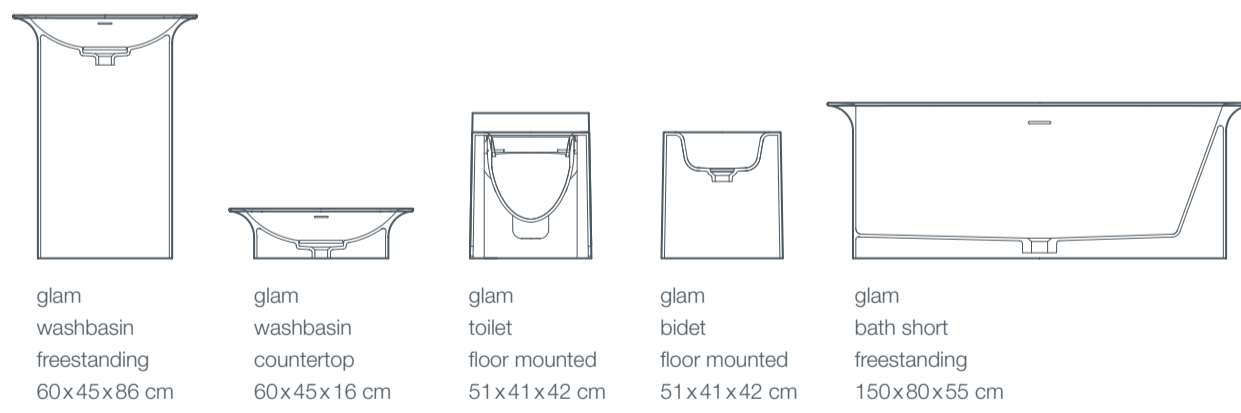

pearl can be the center piece of a coordinated suite of bathroom furniture, all solid surface including bidet, toilet and washbasins, both freestanding and countertop.

opposite page:

- 01/pearl bath, freestanding
- 02/pearl bath oval, freestanding
- 03/pearl washbasin, freestanding
- 04/pearl washbasin, countertop
- 05/pearl toilet, wall hung
- 06/pearl bidet, wall hung

impress yourself every day in adding luxury trends and highlights to your home.

01

opposite page:

- 01 / glam bath, freestanding
- 02 / glam washbasin, freestanding
- 03 / glam bidet, floor mounted
- 04 / glam toilet, floor mounted
- 05 / glam washbasin, countertop
- 06 / glam bidet, wall hung
- 07 / glam toilet, wall hung

02

03

04

05

06

07

glam washbasin freestanding 60x45x86 cm
 glam washbasin countertop 60x45x16 cm
 glam toilet floor mounted 51x41x42 cm
 glam bidet floor mounted 51x41x42 cm
 glam bath short freestanding 150x80x55 cm

glam bath freestanding 170x80x55 cm
 glam toilet wall hung 57x38x36 cm
 glam bidet wall hung 57x38x36 cm

showers

showers

daily ablution made effortless! considering that most people start their day with a refreshing shower we wanted to make that experience liberating.