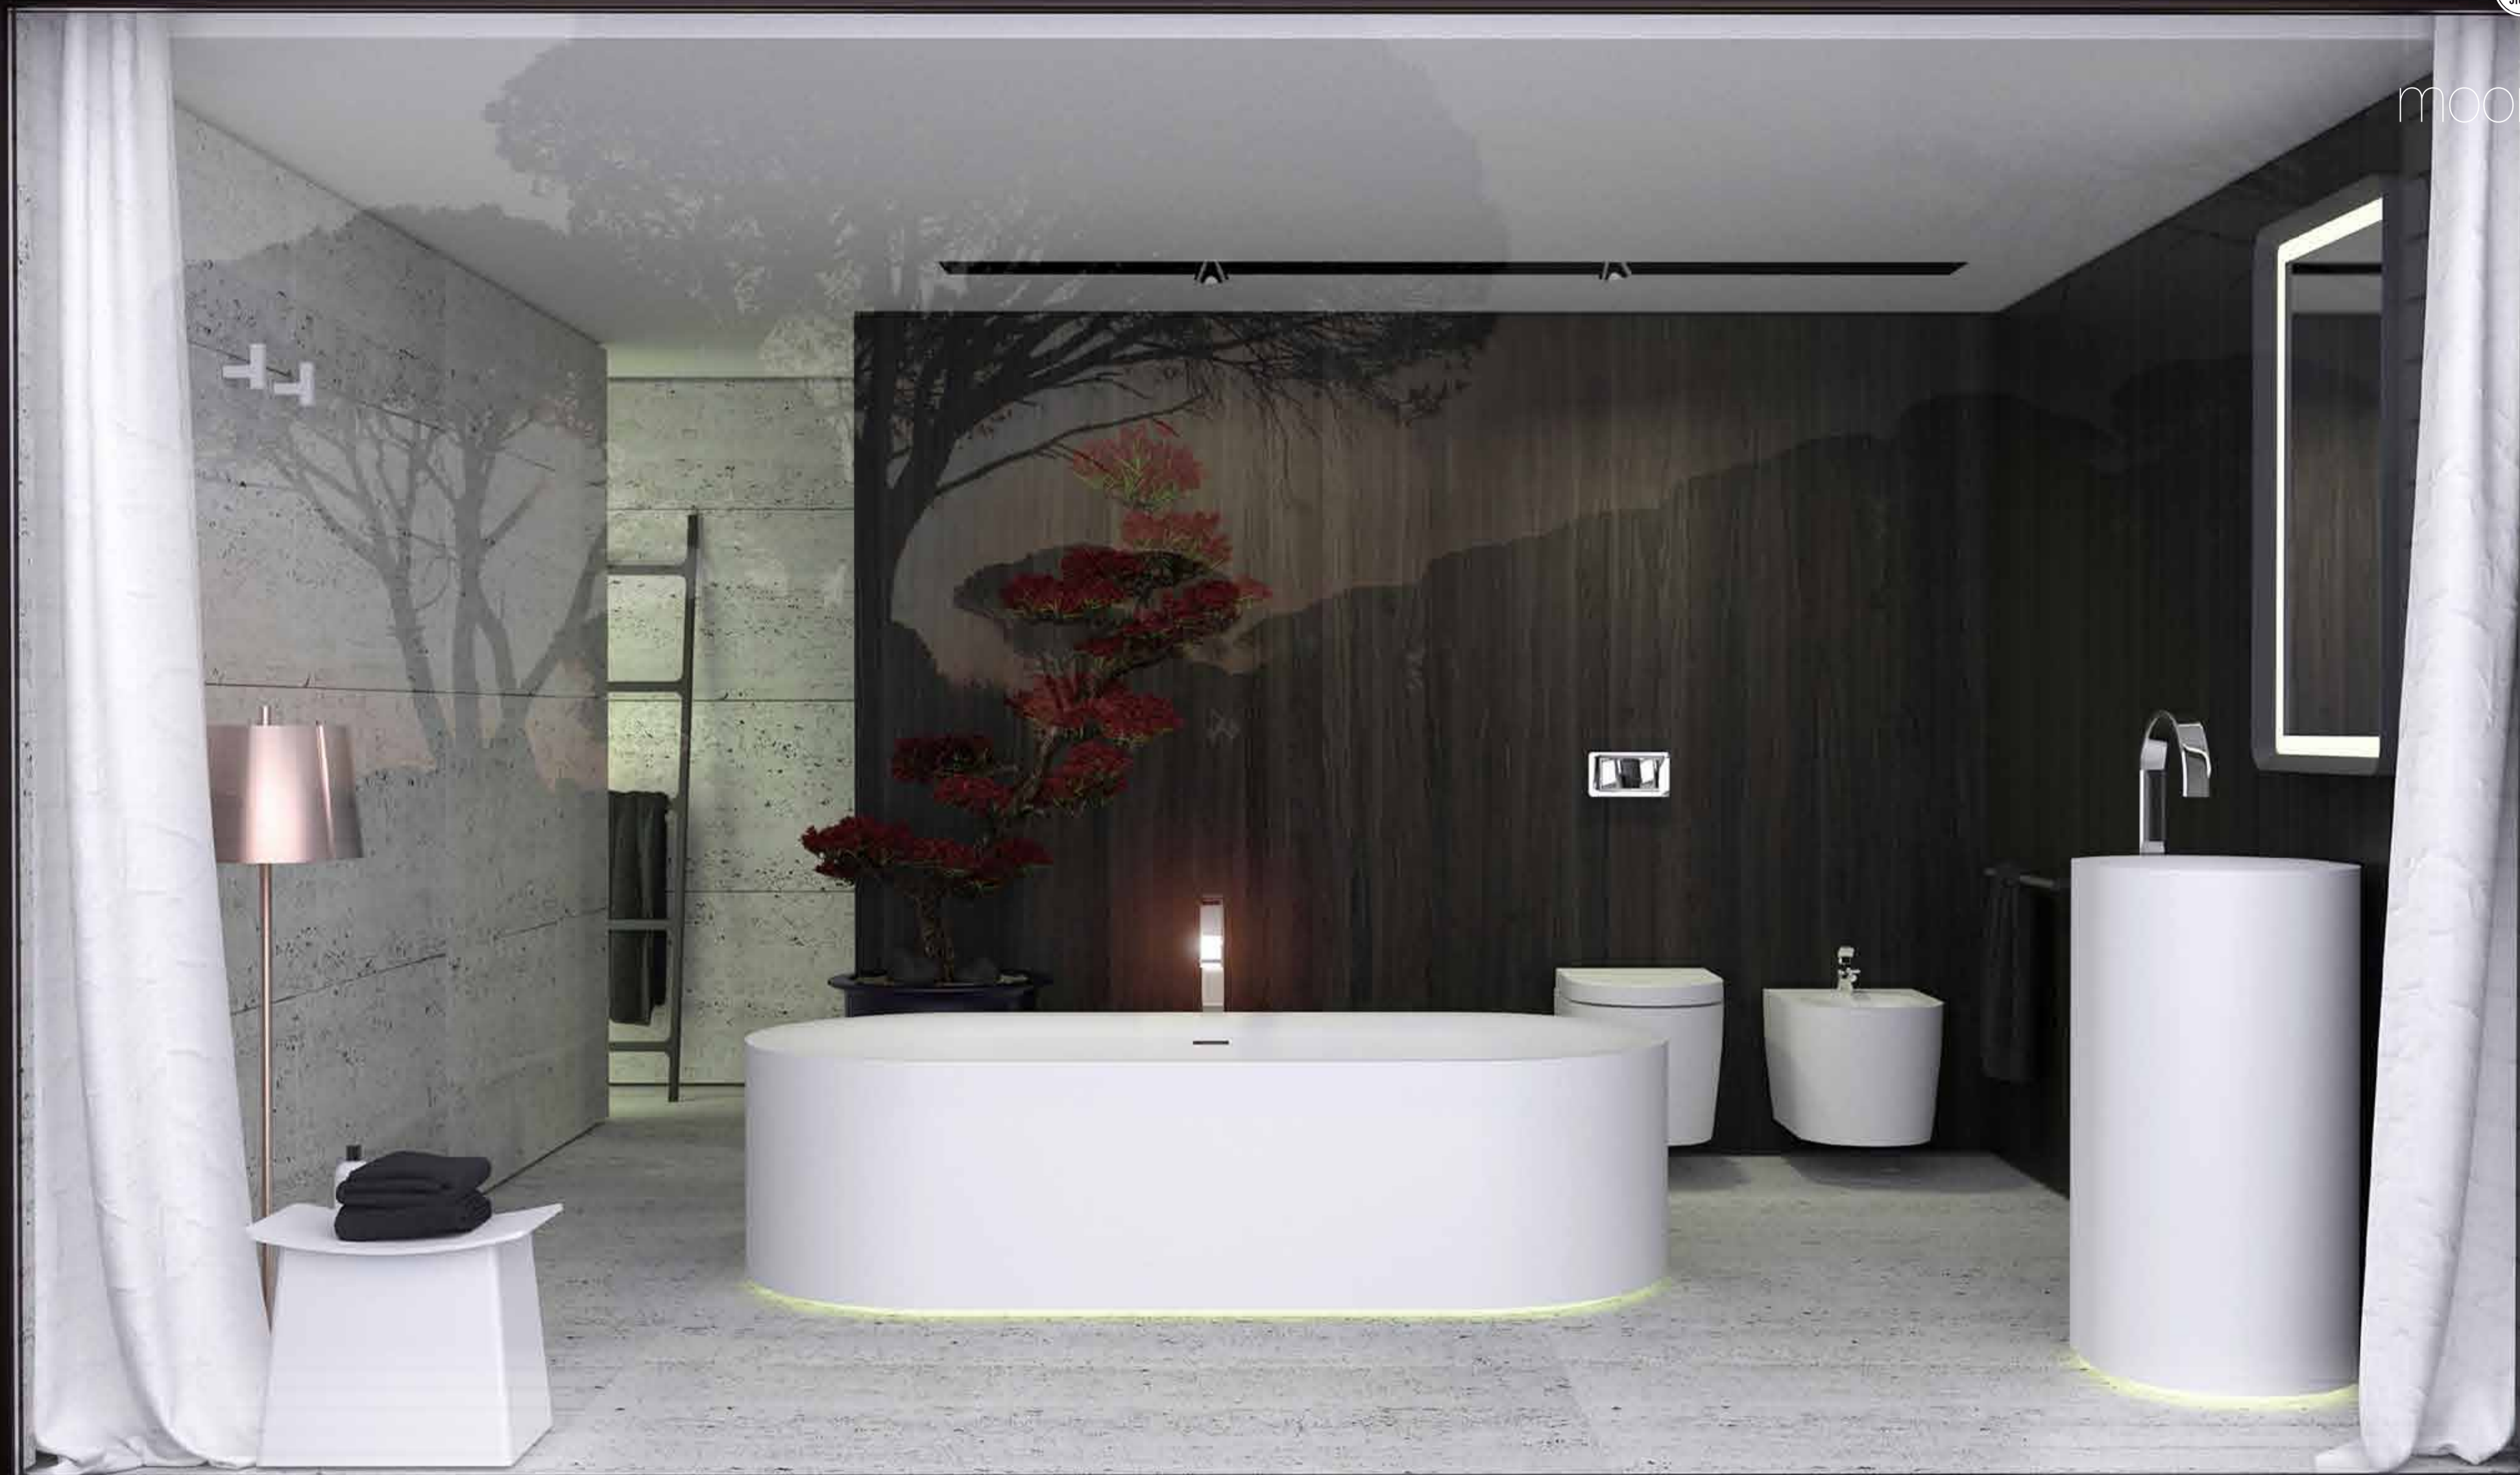

shine
washbasin
freestanding
53x43x90 cm

shine
washbasin
countertop
50x40x15 cm

shine
toilet
floor mounted
51 x41 x42 cm

shine
bidet
floor mounted
51 x41 x42 cm

shine
bath
freestanding
180x80x50 cm

04

05