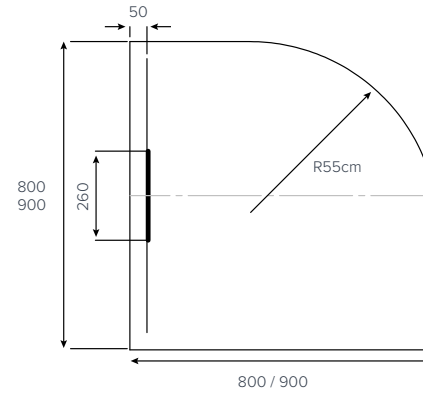

- Award Winning
- 3 installation options - recessed, flat to floor or on legs
- A uniquely designed 25mm high tray
- Available in square, rectangle and quadrant
- 17 sizes available with additional sizes throughout 2017
- ABS capped acrylic stone resin, double skinned for extra strength
- Available in five exclusive colours plus gloss and matt white
- Installs flat to floor or on legs with an Evolved™ by JT riser kit option available
- Easy fit legs for quick installation
- Wirquin manufactured waste with a five year guarantee
- **JT** 25 year guarantee on the tray
- **JT**Anti-Slip™ option available

EVOLVED™
Quadrant

800x800mm
900x900mm