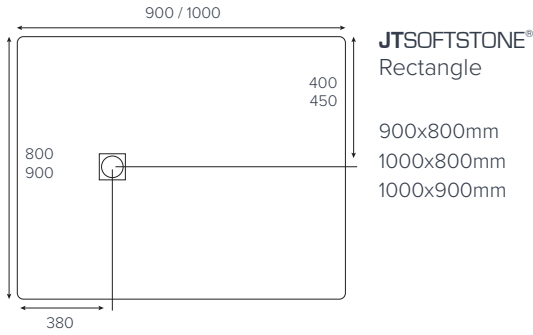

- 13 set sizes
- Non-slip ergonomic surface (UNE-EN Class 2)
- Recyclable
- Award winning
- Anti-bacteria
- A bespoke service to create your ultimate showering statement
- Full installation equipment included and installation video available at just-trays.com
- Colour matched grill (available at an additional cost)
- 25 year guarantee
- 30mm high, 15mm fall to waste