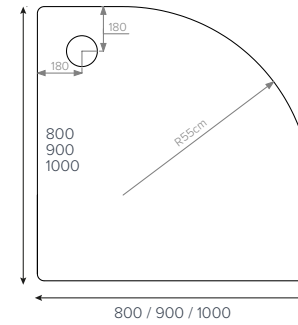

JTMERLIN®
Quadrant

- 800x800mm ■
- 900x900mm ■
- 1000x1000mm ●