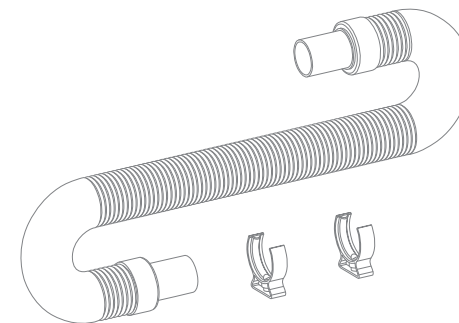

JTFLEXI-FIX™

Flexible water-proofing solutions

The patented **JTFlexi-Fix™** is the perfect solution should a flat top tray be the only option. Complete with all the added benefits of a tiling upstand, the easy-application tape is self-adhesive, wraps around corners in one piece and creates a watertight seal that accommodates vertical movement of at least 15mm. Available in 2.1 and 3.2 metre lengths.

JTFLOW™ FLEXI-HOSE

Simple, quick and straight forward

This truly flexible solution is designed to make installation easier. The Flexi-Hose eliminates the need for complex plumbing, untidy pipe work and elbow joints.