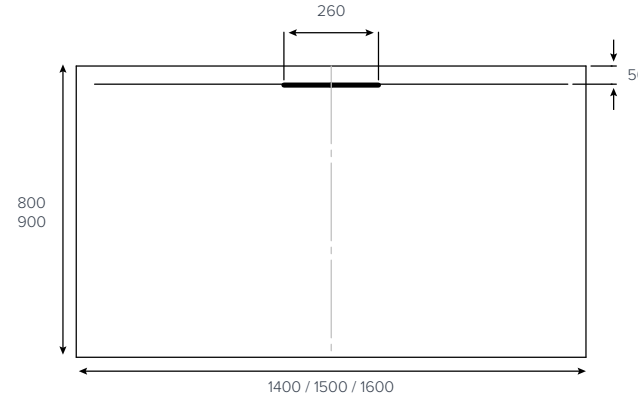

EVOLVED™
Quadrant

800x800mm
900x900mm

EVOLVED™
Square

760x760mm
800x800mm
900x900mm

EVOLVED™
Rectangle

1000x760mm
1000x800mm

EVOLVED™
Rectangle

1200x760mm
1200x800mm
1200x900mm

EVOLVED™
Rectangle

1400x800mm
1400x900mm
1500x800mm
1600x800mm

EVOLVED™
Rectangle

1700x800mm
1800x800mm

EVOLVED™
Rectangle
End Waste

1700x800mm

Colour availability

Side Profile