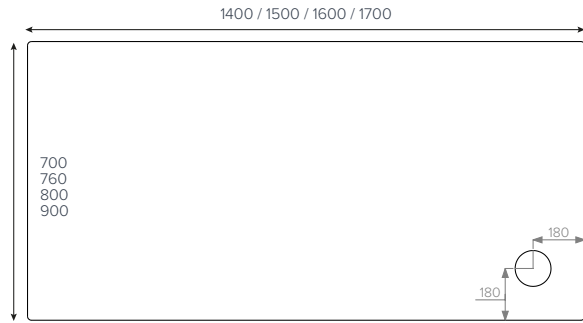

JTMERLIN®
Rectangle

- 800x700mm
- 1100x700mm
- 1100x760mm

JTMERLIN®
Rectangle

- 1000x800mm ■
- 1100x800mm ■

JTMERLIN®
Rectangle

- 1200x700mm ■
- 1200x760mm ■
- 1200x800mm ■
- 1200x900mm ■
- 1200x1000mm

JTMERLIN®
Rectangle

- 1400x800mm
- 1400x900mm ■
- 1500x760mm
- 1600x800mm
- 1700x700mm

JTMERLIN®
Quadrant

- 800x800mm ■
- 900x900mm ■
- 1000x1000mm ●

JTMERLIN®
Offset Quadrant

- 900x760mm
- 900x800mm
- 1000x800mm
- 1200x800mm
- 1200x900mm