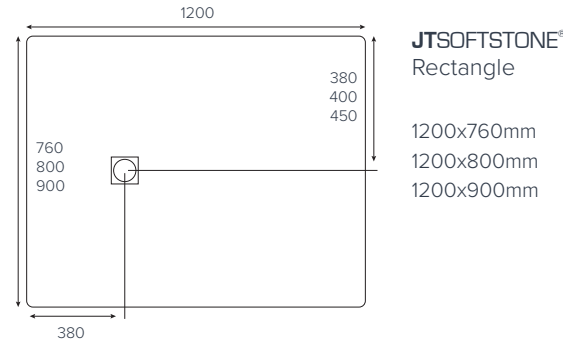

- 13 set sizes
- Non-slip ergonomic surface (UNE-EN Class 2)
- Recyclable
- Award winning
- Anti-bacteria
- A bespoke service to create your ultimate showering statement
- Full installation equipment included and installation video available at just-trays.com
- Colour matched grill (available at an additional cost)
- 25 year guarantee
- 30mm high, 15mm fall to waste