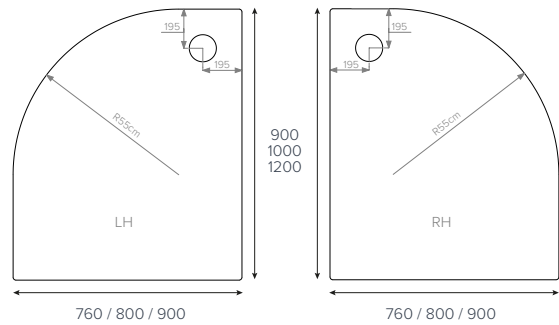

JTMERLIN®
Rectangle

- 1400x800mm
- 1400x900mm ■
- 1500x760mm
- 1600x800mm
- 1700x700mm

JTMERLIN®
Quadrant

- 800x800mm ■
- 900x900mm ■
- 1000x1000mm ●

JTMERLIN®
Offset Quadrant

- 900x760mm
- 900x800mm
- 1000x800mm
- 1200x800mm
- 1200x900mm

Key

- Available with Upstands
- Upstands Only

We recommend these trays are installed
with a JTFlow™ 50mm waste