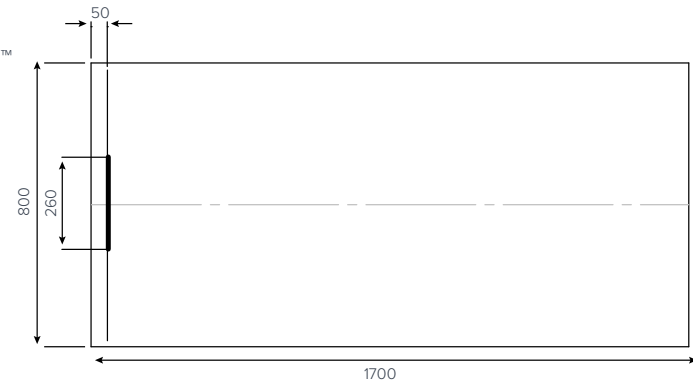

EVOLVED™
Quadrant

800x800mm
900x900mm

EVOLVED™
Square

760x760mm
800x800mm
900x900mm

EVOLVED™
Rectangle

1000x760mm
1000x800mm

EVOLVED™
Rectangle

1200x760mm
1200x800mm
1200x900mm

EVOLVED™
Rectangle

1400x800mm
1400x900mm
1500x800mm
1600x800mm

EVOLVED™
Rectangle

1700x800mm
1800x800mm

EVOLVED™
Rectangle
End Waste

1700x800mm

Colour availability

Side Profile