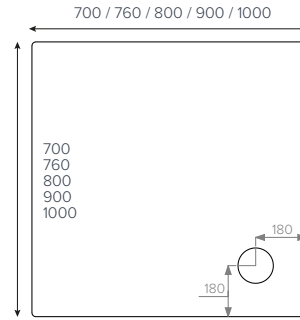

- Available in square, rectangle, quadrant and offset quadrant
- 39 size options
- Integrated 13mm tiling upstand option available
- 50mm waste outlet
- **JTAnti-Slip™** available
- 25 year guarantee

JTULTRACAST®
Square

- 700x700mm ■
- 760x760mm ■
- 800x800mm ■
- 900x900mm ■
- 1000x1000mm ■