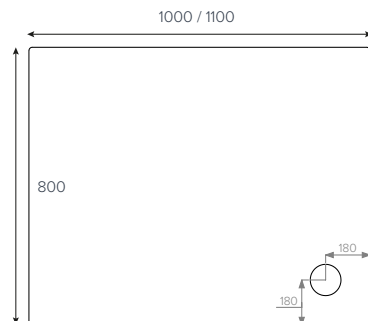

JTMERLIN®
Rectangle

- 1000x800mm ■
- 1100x800mm ■