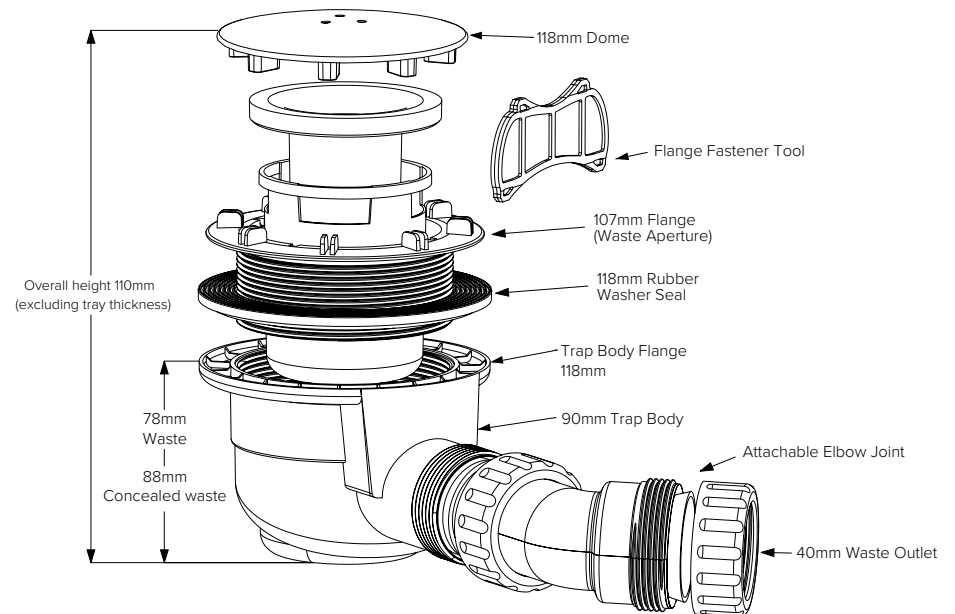

JT90mm WASTE™ & CONCEALED WASTE

Rapid water dispersal

A 90mm rapid waste outlet that allows 48 litres of water to be carried away each minute. Its sleek lines perfectly complement the JTFusion™ range. Made from recycled materials. Conforms to BS EN 274-1:2002 and features an easily removable dome for cleaning.