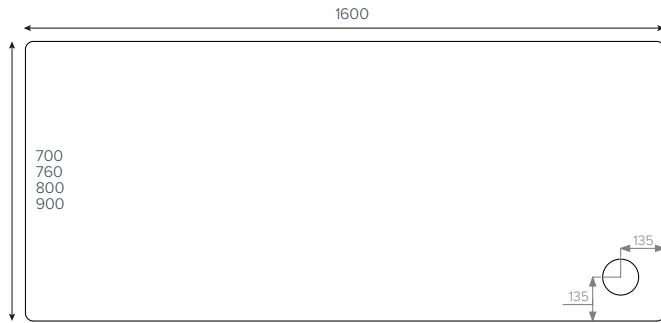

JTFUSION®
Rectangle

- ⑥ 1600x700mm ■●
- ⑥ 1600x760mm
- ⑥ 1600x800mm ■
- ⑥ 1600x900mm ■●