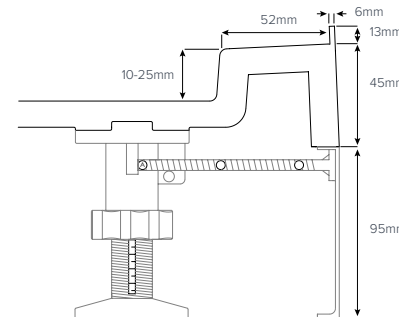

Note:

Waste position on upstand trays is 141 x 141 in from outside edge.

Riser kits available for all trays

- ① 1000mm Quad
- ② 1200mm Offset Quad
- ③ 1200x900mm
- ⑥ 1800x1000mm

JTFUSION®
Leg Cross Section