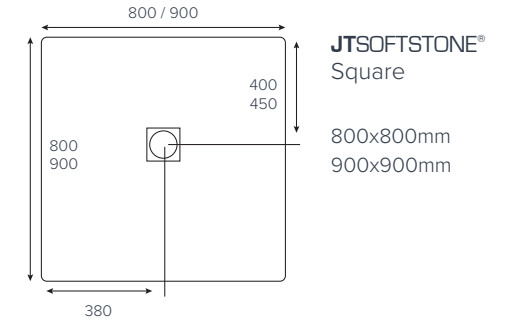

- 13 set sizes
- Non-slip ergonomic surface (UNE-EN Class 2)
- Recyclable
- Award winning
- Anti-bacteria
- A bespoke service to create your ultimate showering statement
- Full installation equipment included and installation video available at just-trays.com
- Colour matched grill (available at an additional cost)
- 25 year guarantee
- 30mm high, 15mm fall to waste