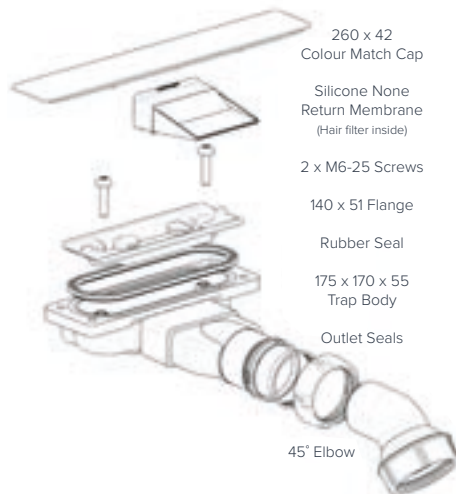

EVOLVED™
Rectangle

1400x800mm
1400x900mm
1500x800mm
1600x800mm

EVOLVED™
Rectangle

1700x800mm
1800x800mm

EVOLVED™
Rectangle
End Waste

1700x800mm

Colour availability

Side Profile

Waste

Waste & Tray

- 13 set sizes
- Non-slip ergonomic surface (UNE-EN Class 2)
- Recyclable
- Award winning
- Anti-bacteria
- A bespoke service to create your ultimate showering statement
- Full installation equipment included and installation video available at just-trays.com
- Colour matched grill (available at an additional cost)
- 25 year guarantee
- 30mm high, 15mm fall to waste