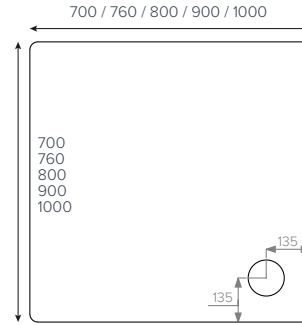

- Available with a concealed waste option
- 48 size options available in square, rectangle, quadrant and offset quadrant
- Installs flat to floor or on legs with a **JTFusion™** riser kit (available as an optional extra)
- Includes **JT90mm Waste™**
- Available with upstands
- **JTAnti-Slip™** available
- 25 year guarantee

JTFUSION®
Square

- ③ 700x700mm ■●
- ③ 760x760mm ■●
- ③ 800x800mm ■●
- ③ 900x900mm ■●
- ⑥ 1000x1000mm