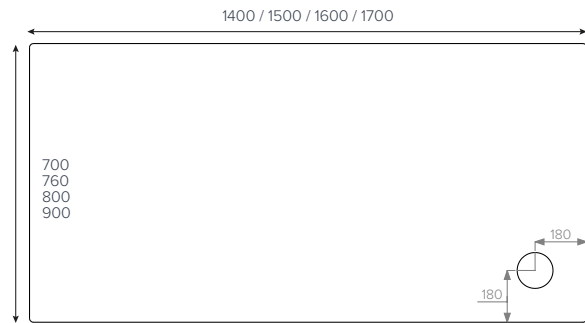

JTULTRACAST®
Rectangle

- 800x700mm
- 1100x700mm
- 1100x760mm

JTULTRACAST®
Rectangle

- 1000x800mm ■
- 1100x800mm ■

JTULTRACAST®
Rectangle

- 1200x700mm ■
- 1200x760mm ■
- 1200x800mm ■
- 1200x900mm ■
- 1200x1000mm