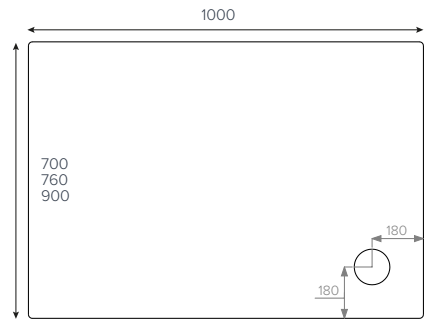

JTULTRACAST®
Rectangle

- 1000x700mm ■
- 1000x760mm ■
- 1000x900mm ■