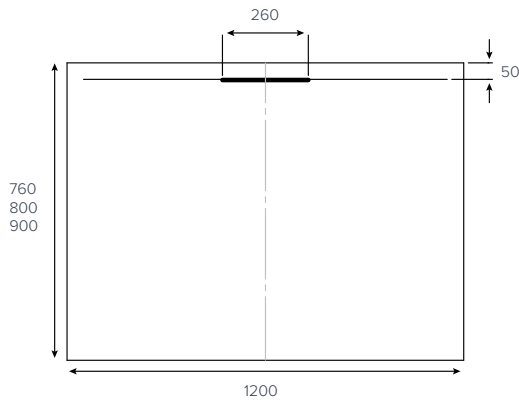

EVOLVED™
Quadrant

800x800mm
900x900mm

EVOLVED™
Square

760x760mm
800x800mm
900x900mm

EVOLVED™
Rectangle

1000x760mm
1000x800mm

EVOLVED™
Rectangle

1200x760mm
1200x800mm
1200x900mm

EVOLVED™
Rectangle

1400x800mm
1400x900mm
1500x800mm
1600x800mm

EVOLVED™
Rectangle

1700x800mm
1800x800mm

EVOLVED™
Rectangle
End Waste

1700x800mm

Colour availability

Side Profile