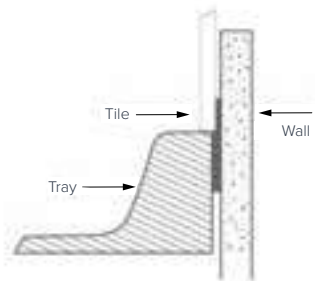

JTFLEXI-FIX™

Flexible water-proofing solutions

The patented **JTFlexi-Fix™** is the perfect solution should a flat top tray be the only option. Complete with all the added benefits of a tiling upstand, the easy-application tape is self-adhesive, wraps around corners in one piece and creates a watertight seal that accommodates vertical movement of at least 15mm. Available in 2.1 and 3.2 metre lengths.