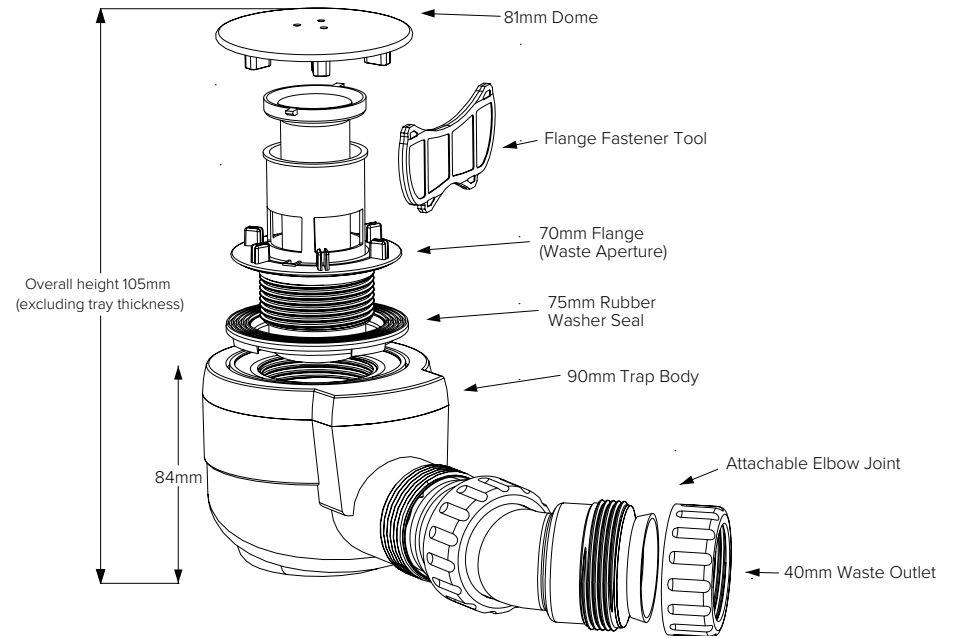

Key

- Available with Upstands
- Upstands only

We recommend these trays are installed
with a JTFlow™ 50mm waste

JTFLOW™ 50mm WASTE

Complex plumbing simplified

The efficient design of the 50mm waste allows 38 litres of water a minute to be carried away. Conforms to BS EN 274-1:2002 and features an easily removable dome for cleaning. Made from recycled materials.