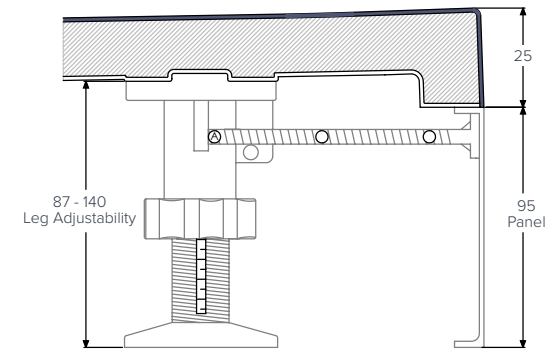

EVOLVED™
Quadrant

800x800mm
900x900mm

EVOLVED™
Square

760x760mm
800x800mm
900x900mm

EVOLVED™
Rectangle

1000x760mm
1000x800mm

EVOLVED™
Rectangle

1200x760mm
1200x800mm
1200x900mm

EVOLVED™
Rectangle

1400x800mm
1400x900mm
1500x800mm
1600x800mm

EVOLVED™
Rectangle

1700x800mm
1800x800mm

EVOLVED™
Rectangle
End Waste

1700x800mm

Colour availability

Side Profile

Waste

Waste & Tray

- 13 set sizes
- Non-slip ergonomic surface (UNE-EN Class 2)
- Recyclable
- Award winning
- Anti-bacteria
- A bespoke service to create your ultimate showering statement
- Full installation equipment included and installation video available at just-trays.com
- Colour matched grill (available at an additional cost)
- 25 year guarantee
- 30mm high, 15mm fall to waste