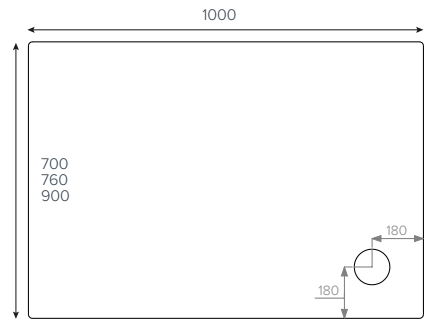

JTMERLIN®
Rectangle

- 1000x700mm ■
- 1000x760mm ■
- 1000x900mm ■