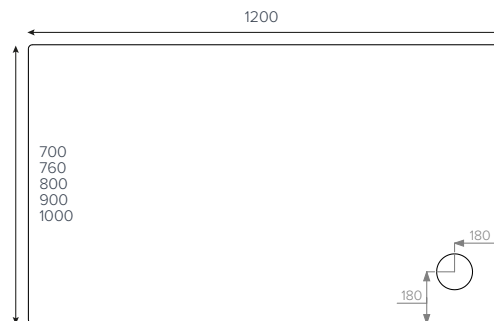

JTMERLIN®
Rectangle

- 1200x700mm ■
- 1200x760mm ■
- 1200x800mm ■
- 1200x900mm ■
- 1200x1000mm