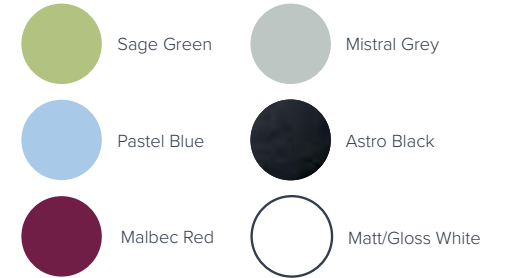

Colour availability

Concealed Waste Fusion only available in Gloss White

Key

- Available with Upstands
- Available with Concealed Waste and Concealed Waste with Upstands
- ▲ 3 Upstands - Left and right hand