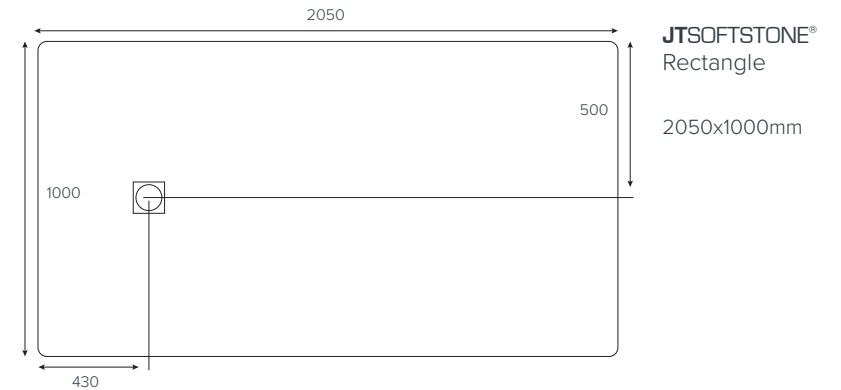

- 13 set sizes
- Non-slip ergonomic surface (UNE-EN Class 2)
- Recyclable
- Award winning
- Anti-bacteria
- A bespoke service to create your ultimate showering statement
- Full installation equipment included and installation video available at just-trays.com
- Colour matched grill (available at an additional cost)
- 25 year guarantee
- 30mm high, 15mm fall to waste