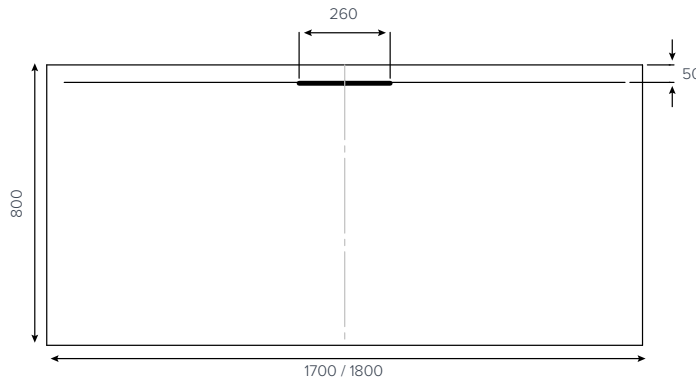

EVOLVED™
Quadrant

800x800mm
900x900mm

EVOLVED™
Square

760x760mm
800x800mm
900x900mm

EVOLVED™
Rectangle

1000x760mm
1000x800mm

EVOLVED™
Rectangle

1200x760mm
1200x800mm
1200x900mm

EVOLVED™
Rectangle

1400x800mm
1400x900mm
1500x800mm
1600x800mm

EVOLVED™
Rectangle

1700x800mm
1800x800mm

EVOLVED™
Rectangle
End Waste

1700x800mm

Colour availability

Side Profile