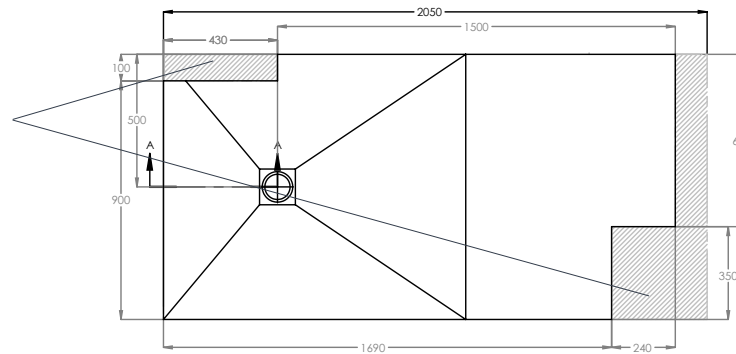

Size bands

- A. 1200x900mm
- B. 1600x800mm
- C. 2050x1000mm

JTSOFTSTONE®

Bespoke example

Cross-hatched areas indicate the areas of standard size that will be cut off to create your required bespoke size.

JTSOFTSTONE® Installation kit contents