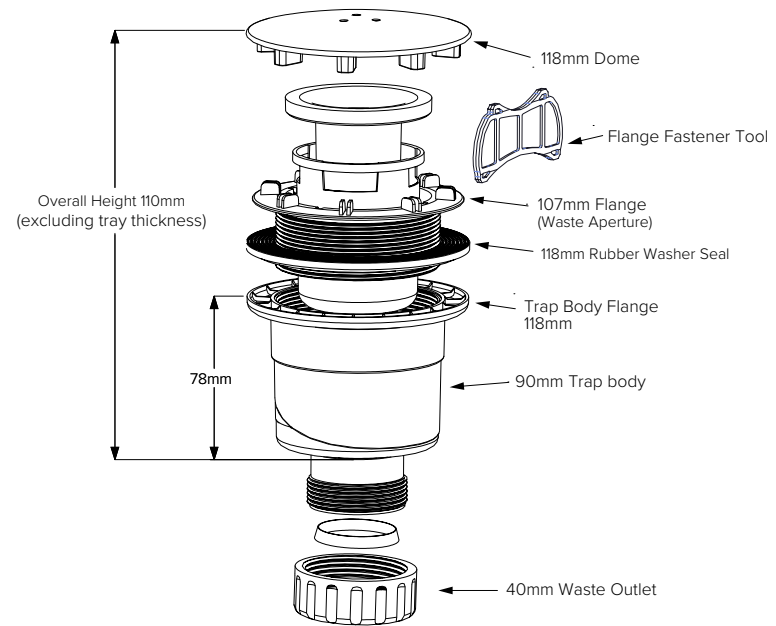

JTVERTICAL™ 90mm WASTE

Intelligent water removal

A 90mm vertical waste designed to help assist the water dispersal where the fall for the waste pipe cannot be achieved. Conforms to BS EN 274-1:2002, is made from recycled plastic, carries away 48 litres of water a minute and features an easily removable dome for cleaning.