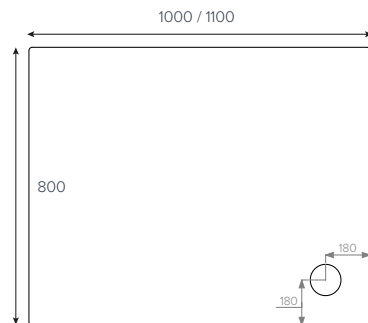

JTULTRACAST®
Rectangle

- 1000x800mm ■
- 1100x800mm ■