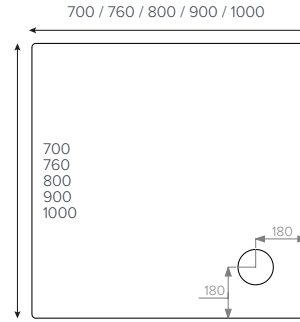

- Available in square, rectangle, quadrant and offset quadrant
- 39 size options
- Integrated 13mm tiling upstand option available
- 50mm waste outlet
- Supplied with leg set and easy-to-fit loose panels with unique fastening system
- **JTAnti-Slip™** available
- 25 year guarantee

JTMERLIN®
Square

- 700x700mm ■
- 760x760mm ■
- 800x800mm ■
- 900x900mm ■
- 1000x1000mm ■