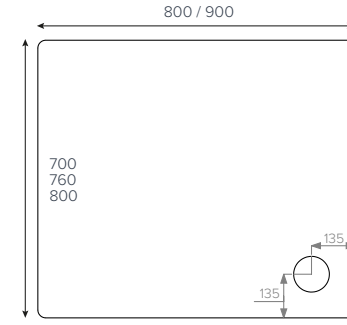

JTFUSION®
Rectangle

- ③ 800x700mm ■●
- ③ 900x700mm ■●
- ③ 900x760mm ■▲
- ③ 900x800mm ■●