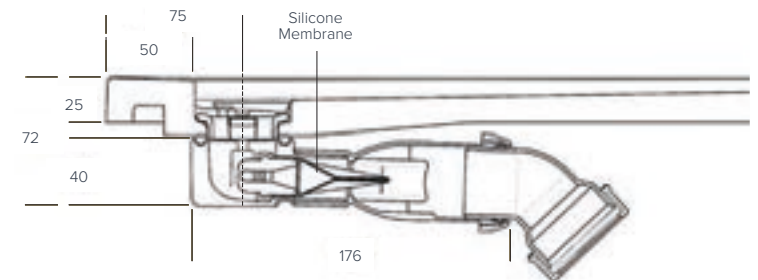

EVOLVED™
Rectangle

1400x800mm
1400x900mm
1500x800mm
1600x800mm

EVOLVED™
Rectangle

1700x800mm
1800x800mm

EVOLVED™
Rectangle
End Waste

1700x800mm

Colour availability

Side Profile

Waste

Waste & Tray

- 13 set sizes
- Non-slip ergonomic surface (UNE-EN Class 2)
- Recyclable
- Award winning
- Anti-bacteria
- A bespoke service to create your ultimate showering statement
- Full installation equipment included and installation video available at just-trays.com
- Colour matched grill (available at an additional cost)
- 25 year guarantee
- 30mm high, 15mm fall to waste