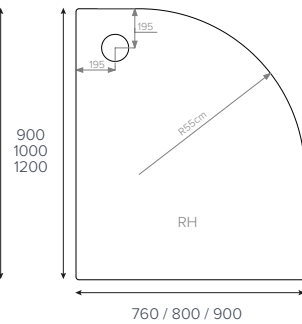

JTULTRACAST®
Rectangle

- 1400x800mm
- 1400x900mm ■
- 1500x760mm
- 1600x800mm
- 1700x700mm

JTULTRACAST®
Quadrant

- 800x800mm ■
- 900x900mm ■
- 1000x1000mm ●

JTULTRACAST®
Offset Quadrant

- 900x760mm
- 900x800mm
- 1000x800mm
- 1200x800mm
- 1200x900mm

Key

- Available with Upstands
- Upstands only

We recommend these trays are installed
with a JTFlow™ 50mm waste