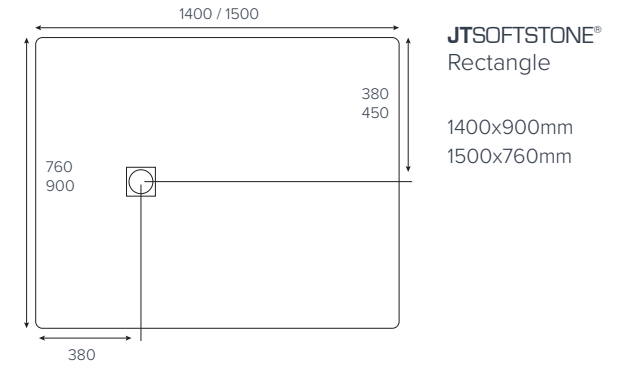

EVOLVED™
Quadrant

800x800mm
900x900mm

EVOLVED™
Square

760x760mm
800x800mm
900x900mm

EVOLVED™
Rectangle

1000x760mm
1000x800mm

EVOLVED™
Rectangle

1200x760mm
1200x800mm
1200x900mm

EVOLVED™
Rectangle

1400x800mm
1400x900mm
1500x800mm
1600x800mm

EVOLVED™
Rectangle

1700x800mm
1800x800mm

EVOLVED™
Rectangle
End Waste

1700x800mm

Colour availability

Side Profile

Waste

Waste & Tray

- 13 set sizes
- Non-slip ergonomic surface (UNE-EN Class 2)
- Recyclable
- Award winning
- Anti-bacteria
- A bespoke service to create your ultimate showering statement
- Full installation equipment included and installation video available at just-trays.com
- Colour matched grill (available at an additional cost)
- 25 year guarantee
- 30mm high, 15mm fall to waste