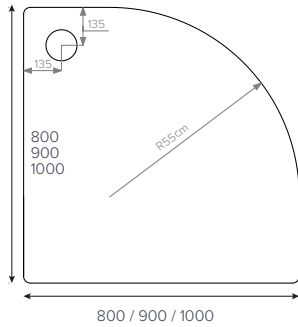

JTFUSION®
Quadrant

- ① 800x800mm ■●
- ① 900x900mm ■●
- ① 1000x1000mm