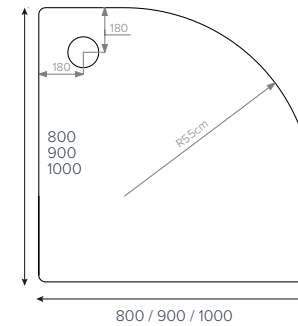

JTULTRACAST®
Quadrant

- 800x800mm ■
- 900x900mm ■
- 1000x1000mm ●