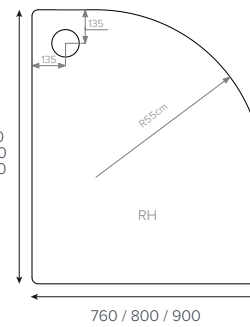

JTFUSION®
Rectangle

- ⑥ 1700x700mm
- ⑥ 1700x760mm
- ⑥ 1700x800mm
- ⑥ 1700x900mm ■●
- ⑥ 1800x800mm ■

JTFUSION®
Quadrant

- ① 800x800mm ■●
- ① 900x900mm ■●
- ① 1000x1000mm

LH

RH

JTFUSION®
Offset Quadrant

- ② 900x760mm
- ② 1000x800mm
- ② 1200x800mm
- ② 1200x900mm