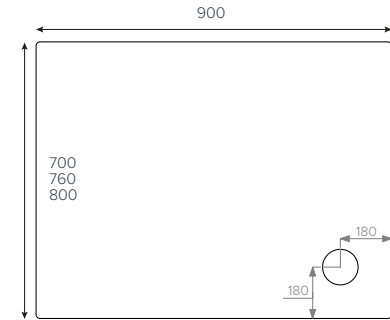

JTULTRACAST®
Rectangle

- 900x700mm ■
- 900x760mm ■
- 900x800mm ■