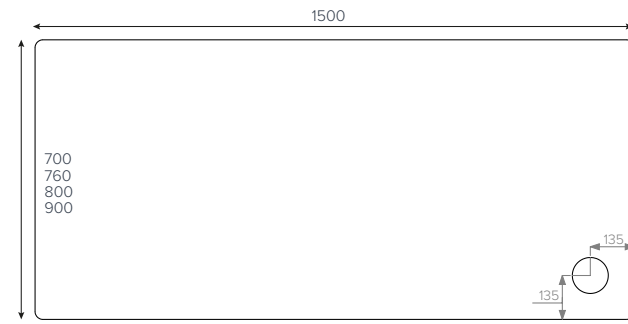

JTFUSION®
Rectangle

- ⑥ 1500x700mm ■●
- ⑥ 1500x760mm ■
- ⑥ 1500x800mm ■
- ⑥ 1500x900mm ■●