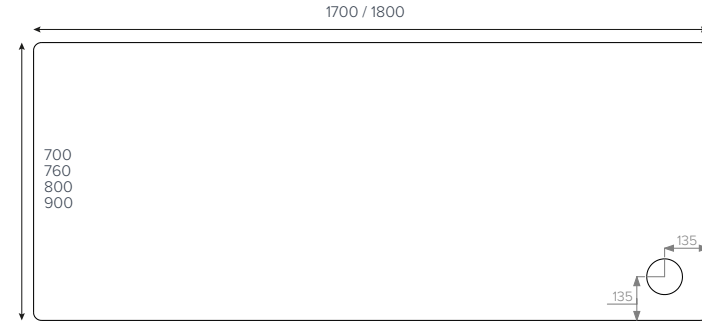

JTFUSION®
Rectangle

- ⑥ 1400x700mm
- ⑥ 1400x800mm ■▲
- ⑥ 1400x900mm ■●

JTFUSION®
Rectangle

- ⑥ 1500x700mm ■●
- ⑥ 1500x760mm ■
- ⑥ 1500x800mm ■
- ⑥ 1500x900mm ■●

JTFUSION®
Rectangle

- ⑥ 1600x700mm ■●
- ⑥ 1600x760mm
- ⑥ 1600x800mm ■
- ⑥ 1600x900mm ■●