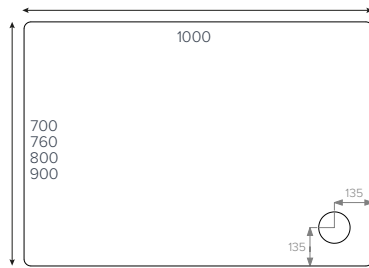

JTFUSION® Rectangle

- ③ 1000x700mm ■●
- ③ 1000x800mm ■●
- ③ 1000x760mm
- ③ 1000x900mm ■●