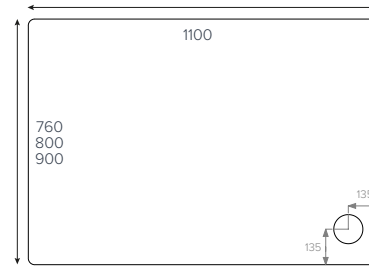

JTFUSION® Rectangle

- ③ 1100x760mm
- ③ 1100x800mm ■
- ③ 1100x900mm