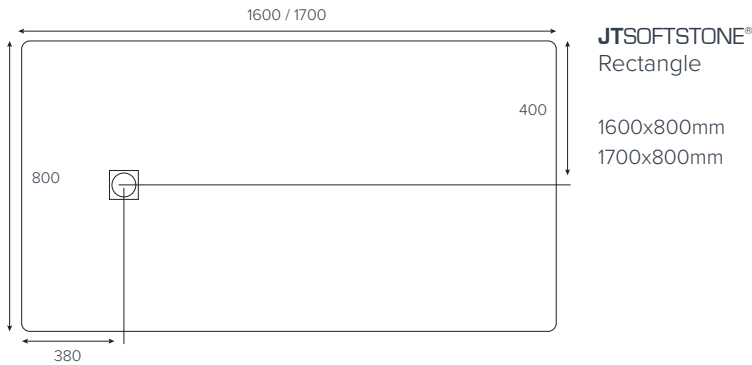

- 13 set sizes
- Non-slip ergonomic surface (UNE-EN Class 2)
- Recyclable
- Award winning
- Anti-bacteria
- A bespoke service to create your ultimate showering statement
- Full installation equipment included and installation video available at just-trays.com
- Colour matched grill (available at an additional cost)
- 25 year guarantee
- 30mm high, 15mm fall to waste