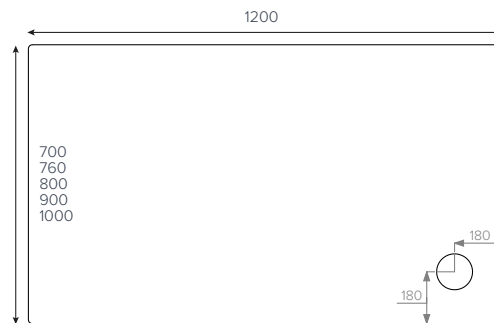

JTULTRACAST®
Rectangle

- 1200x700mm ■
- 1200x760mm ■
- 1200x800mm ■
- 1200x900mm ■
- 1200x1000mm