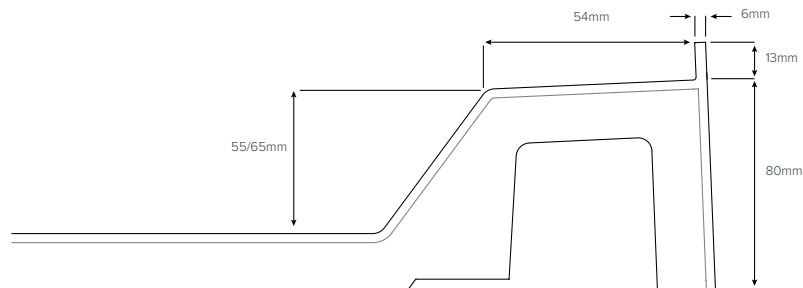

Key

- Available with Upstands
- Upstands only

We recommend these trays are installed
with a JTFlow™ 50mm waste