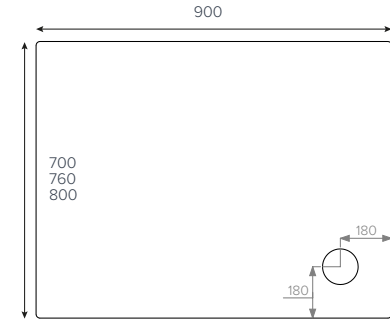

JTMERLIN®
Rectangle

- 900x700mm ■
- 900x760mm ■
- 900x800mm ■