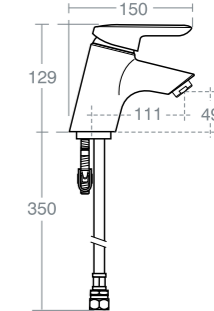

Model	Ref.
Single lever basin mixer no waste	B9241AA