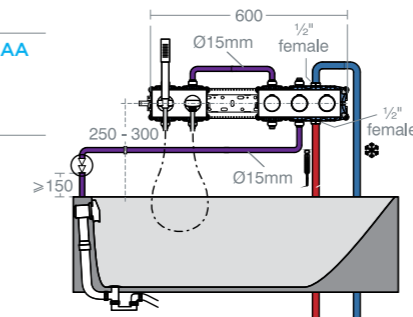

VELINO BATH ELEGANT

Model Ref.
Thermostatic built in shower mixer with two flow controls and stick handspray, no spout **A6675AA**