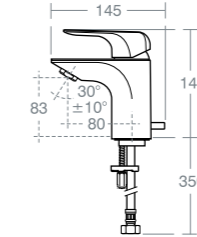

CIANE

CIANE BATH SPOUT WALL MOUNTED

Model	Ref.
Bath spout wall mounted 20cm projection	A6514AA

LAMBRO

LAMBRO SINGLE LEVER BASIN MIXER

Model	Ref.
Single lever basin mixer with pop up waste	A6515AA
Single lever basin mixer no waste	A6516AA
Swivel outlet to direct water stream 5 litres per minute Eco flow regulator fitted Flow straightener also supplied	