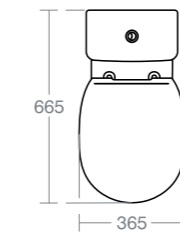

SANTORINI

SANTORINI CLOSE COUPLED BACK-TO-WALL WC

Model	Ref.
Close coupled Back-to-wall WC bowl with Aquablade technology - horizontal outlet	U850301
Santorini Bow close coupled cistern with dual flush valve - 6/4 litre	E775901
Santorini Bow close coupled cistern with dual flush valve - 4/2.6 litre	E776101
Santorini Ellipse close coupled cistern with dual flush valve - 6/4 litre	E775801
Santorini Ellipse close coupled cistern with dual flush valve - 4/2.6 litre	E776001
Toilet seat and cover - normal close	E807701
Toilet seat and cover - slow close	E807601
Slim toilet seat & cover - slow close	E772701