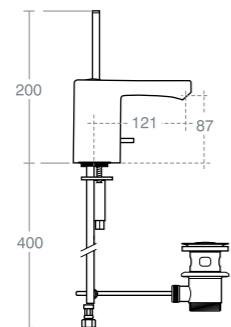

Model Ref.
Bath spout wall mounted 17cm projection A6523AA
Swivel outlet to direct water stream

MAZARO

MAZARO SINGLE LEVER SMALL BASIN MIXER

Model Ref.
Single lever small basin mixer with pop up waste A6468AA
Single lever small basin mixer no waste A6469AA
Min pressure 2bar.