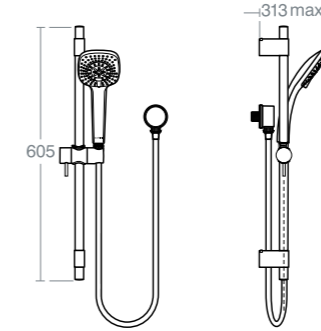

BORBERA

BORBERA M3 SHOWER KIT ROUND

Model Ref.
M3 shower kit round with 60cm slide rail and 180cm smooth hose **B1046AA**
Removable 8 litres per minute
Eco flow regulator
Includes wall elbow

BORBERA

BORBERA M3 SHOWER KIT SQUARE

Model Ref.
M3 shower kit square with 60cm slide rail and 180cm smooth hose **B1043AA**
Removable 8 litres per minute
Eco flow regulator
Includes wall elbow

BORBERA XL3 SHOWER KIT SQUARE

Model Ref.
XL3 shower kit square with 90cm slide rail and 180cm smooth hose **B1042AA**
Removable 8 litres per minute
Eco flow regulator
Includes wall elbow