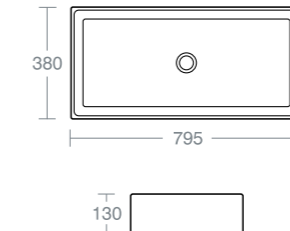

Model	Ref.
80x38cm square vessel basin, no overflow	U829701

For use with a freeflow waste / Basin can be secured with silicon sealant or by using the E0095 fixation set for vessels