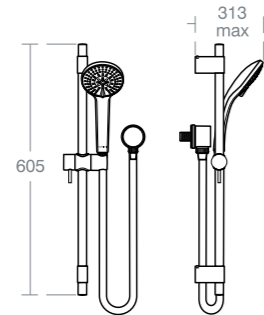

BORBERA

BORBERA M3 SHOWER KIT ROUND

Model Ref.
M3 shower kit round with 60cm slide rail and 180cm smooth hose **B1046AA**
Removable 8 litres per minute
Eco flow regulator
Includes wall elbow

BORBERA

BORBERA M3 SHOWER KIT SQUARE