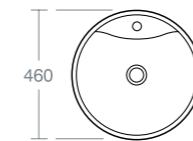

Model
46cm vessel basin with one taphole

Ref.
[U827901](#)

Basin can be secured with silicone sealant or by using the E0095 fixation set for vessels

OFANTO 55X45CM VESSEL BASIN

Model
55x45cm vessel basin, no overflow