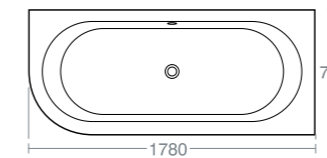

BORMIDA ASYMMETRIC DOUBLE ENDED BATH

Model	Ref.
Asymmetric double ended bath with clicker waste and slotted overflow, no tapholes - left hand	U821901
Asymmetric double ended bath with clicker waste and filler overflow, no tapholes - left hand	U839201
Asymmetric double ended bath with clicker waste and slotted overflow, no tapholes - right hand	U822001
Asymmetric double ended bath with waste and filler overflow, no tapholes - right hand	U839301

Fittings need to be installed directly behind overflow, suitable for use with fittings with maximum width up to 500mm
Height: Floor to rim - 580 (Right hand version)