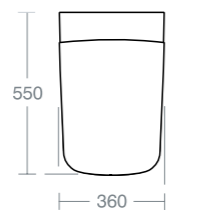

Model	Ref.
Wall hung WC bowl	U847401
Toilet seat and cover - slow close	U847501
Slim toilet seat and cover - slow close	U847701

U847701 and U847501: Suitable for Back-to-wall and Wall Hung Bowls only, not suitable for the Close Coupled WC