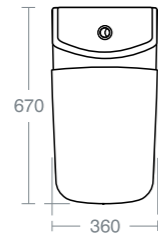

Model	Ref.
Close coupled WC bowl - horizontal outlet	U847001
Close coupled cistern with dual flush valve - 6/4 litre	U847101
Toilet seat and cover for close coupled bowls - slow close	U847201

U847201: For use with close coupled bowl only