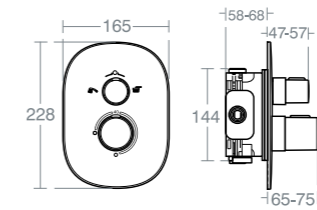

BASENTO BUILT IN SHOWER WITH DIVERTER - OVAL

Model	Ref.
Thermostatic built in shower with diverter oval	A6454AA
Requires two suitable outlets such as Borbera M3 shower kit B1046AA and rainshower B1039AA