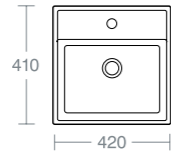

Model Ref.
42cm hand rinse basin with one taphole [U831001](#)

Towel bar 40cm for Vomano 42cm hand rinse basin [U8333AA](#)

For wall mounting with fixations provided or countertop installation