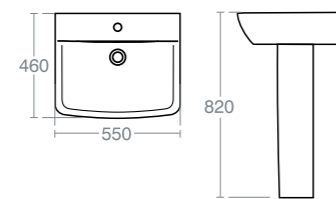

SANTORINI

SANTORINI
BOW 55CM
PEDESTAL BASIN

Model Ref.
Bow 55cm pedestal basin with one taphole **E625701**

Full pedestal **E628801**

Large semi pedestal **E629001**

Washbasin wall mounted using the E0157 wall fixing set, with semi pedestal fixed to wall with brackets supplied or full pedestal mounted using 2 screws