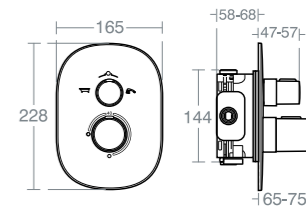

BASENTO BUILT IN BATH SHOWER MIXER - OVAL

Model	Ref.
Thermostatic built in bath shower mixer - oval	A6455AA
Min pressure 0.8bar. Requires two suitable outlets such as Borbera M3 shower kit B1046AA and combined bath filler and overflow E6791AA