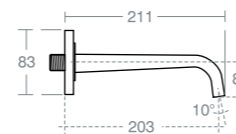

Model	Ref.
Bath spout wall mounted 20cm projection	A6490AA