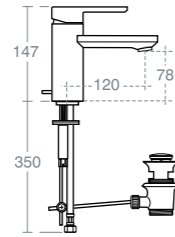

*50cm mirror does not feature antisteam. Sensor activated light. The light is connect to the mains and IP44 approved

MIXERS & SHOWERS

CIANE

CIANE SINGLE LEVER BASIN MIXER

Model	Ref.
Single lever basin mixer with pop up waste	A6505AA
Single lever basin mixer no waste	A6506AA
Min pressure 0.6bar	