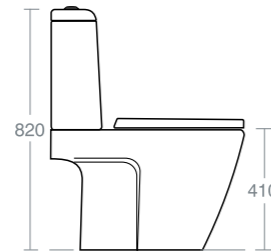

ANAPO

ANAPO CLOSE COUPLED WC

Model	Ref.
Close coupled WC bowl - horizontal outlet	U847001
Close coupled cistern with dual flush valve - 6/4 litre	U847101
Toilet seat and cover for close coupled bowls - slow close	U847201

U847201: For use with close coupled bowl only