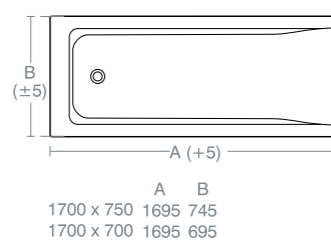

SANTORINI RECTANGULAR BATH

Model	Ref.
Idealform Plus+ 170x70cm rectangular bath, no tapholes	E700501
Idealform Plus+ 170x75cm rectangular bath, no tapholes	E700301

Height: Floor to rim - 540

Bath panels	Ref.
Sottinilux Plus+ 170cm front bath panel	E702401
Sottinilux Plus+ 70cm end bath panel	E702501
Sottinilux Plus+ 75cm end bath panel	E702601

Min pressure 0.5bar
Removable 12 litres per minute
Eco flow regulator in rainshower
and 8 litres per minute Eco flow
regulator in handspray.
Includes diverter