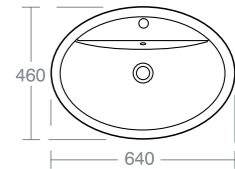

CANNOBINO 64CM EXTRA DEEP VESSEL BASIN - ONE TAPHOLE

Model	Ref.
64cm extra deep vessel basin with one taphole	U827301

Basin can be secured with silicon sealant or by using the E0095 fixation set for vessels