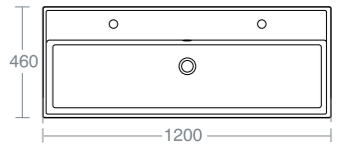

Model Ref.
120cm basin with two tapholes [U831701](#)

Towel bar 112cm - Tinella/Vomano 120cm basins [U8339AA](#)

For wall mounting with fixations provided or countertop installation