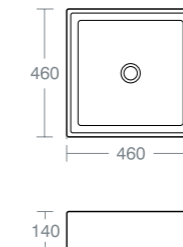

Model	Ref.
46cm square vessel basin, no overflow	U829501

For use with a freeflow waste / Basin can be secured with silicon sealant or by using the E0095 fixation set for vessels