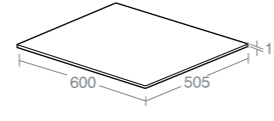

IPPARI

IPPARI 50CM WORKTOP

Model	Ref.
50cm worktop	
Gloss soft grey	U8412EB
Gloss soft brown	U8412EL
Gloss dark blue	U8412GL
Tobacco	U8412KH
Dark oak	U8412KO
Gloss white	U8412WG

Worktops are uncut to allow maximum basin and fitting compatibility and positioning

IPPARI 60CM WORKTOP

Model	Ref.
60cm worktop	
Gloss soft grey	U8413EB
Gloss soft brown	U8413EL
Gloss dark blue	U8413GL
Tobacco	U8413KH
Dark oak	U8413KO
Gloss white	U8413WG

Worktops are uncut to allow maximum basin and fitting compatibility and positioning

IPPARI 70CM WORKTOP

Model	Ref.
70cm worktop	
Gloss soft grey	U8414EB
Gloss soft brown	U8414EL
Gloss dark blue	U8414GL
Tobacco	U8414KH
Dark oak	U8414KO
Gloss white	U8414WG

Worktops are uncut to allow maximum basin and fitting compatibility and positioning

IPPARI 85CM WORKTOP

Model	Ref.
85cm worktop	
Gloss soft grey	U8415EB
Gloss soft brown	U8415EL
Gloss dark blue	U8415GL
Tobacco	U8415KH
Dark oak	U8415KO
Gloss white	U8415WG

Worktops are uncut to allow maximum basin and fitting compatibility and positioning

IPPARI 105CM WORKTOP

Model	Ref.
105cm worktop	
Gloss soft grey	U8416EB
Gloss soft brown	U8416EL
Gloss dark blue	U8416GL
Tobacco	U8416KH
Dark oak	U8416KO
Gloss white	U8416WG

Worktops are uncut to allow maximum basin and fitting compatibility and positioning

IPPARI 120CM WORKTOP

Model	Ref.
120cm worktop	
Gloss soft grey	U8417EB
Gloss soft brown	U8417EL
Gloss dark blue	U8417GL
Tobacco	U8417KH
Dark oak	U8417KO
Gloss white	U8417WG

Worktops are uncut to allow maximum basin and fitting compatibility and positioning

IPPARI

IPPARI 35CM HALF COLUMN UNIT WITH 1 DOOR

Model	Ref.
35cm half column unit with 1 door, left hand	
Gloss soft grey	U8506EB
Gloss soft brown	U8506EL
Gloss dark blue	U8506GL
Tobacco	U8506KH
Dark oak	U8506KO
Gloss white	U8506WG