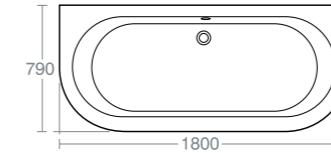

BATHS

BORMIDA

BORMIDA D-SHAPE DOUBLE ENDED BATH

Model	Ref.
180x80cm D-Shape double ended bath with clicker waste and slotted overflow, no tapholes	U821801
180x80cm D-Shape double ended bath with clicker waste and filler overflow, no tapholes	U839101

Fittings need to be installed directly behind overflow, suitable for use with fittings with maximum width up to 500mm
Height: Floor to rim - 580