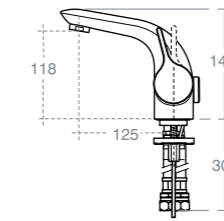

Model	Ref.
Single lever basin mixer with pop up waste	A6493AA
Single lever basin mixer no waste	A6494AA
5 litres per minute Eco flow regulator fitted Flow straightener also supplied