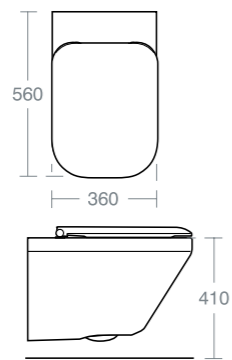

TURANO

TURANO WALL HUNG WC

Model	Ref.
Wall-hung WC bowl with Aquablade technology	U836101
Slim seat and cover - normal close	U836301
Slim seat and cover - slow close	U836401
Easy take off seat hinges