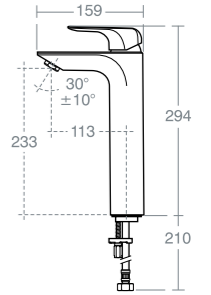

LAMBRO SINGLE LEVER TALL BASIN MIXER

Model	Ref.
Single lever tall basin mixer no waste	A6517AA
Swivel outlet to direct water stream 5 litres per minute Eco flow regulator fitted Flow straightener also supplied