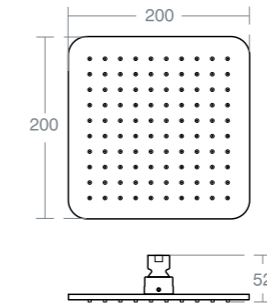

BORBERA RAINSHOWER SQUARE

Model Ref.
20cm rainshower square no arm **B1044AA**
30cm rainshower square no arm **B1045AA**
Requires a shower arm from the following:
B9444AA wall arm 30cm
B9445AA wall arm 40cm
B9446AA ceiling arm 15cm
Removable 12 litres per minute
Eco flow regulator