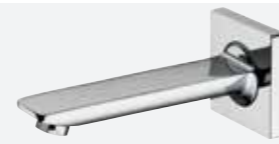

LAMBRO BATH SPOUT WALL MOUNTED

Model Ref.
Bath spout wall mounted 17cm projection A6523AA
Swivel outlet to direct water stream