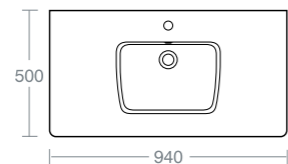

Model Ref.
Due 94cm vanity basin with one taphole **U837301**

For use with the Simeto 90cm basin unit