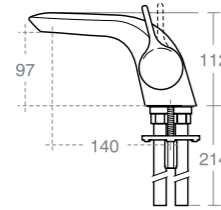

Model	Ref.
Single lever small bidet mixer with pop up waste	A6497AA
Min pressure 1 bar Swivel outlet	

PAGLIA

PAGLIA SINGLE LEVER 1 HOLE BATH FILLER

Model	Ref.
Single lever 1 hole bath filler	A6498AA

PAGLIA SINGLE LEVER 2 HOLE BATH SHOWER MIXER