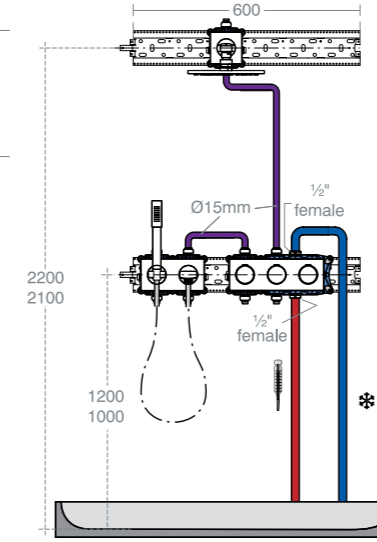

VELINO

VELINO SHOWER ELEGANT

Model Ref.
Thermostatic built in shower mixer with two flow controls, rainshower and stick handspray **A6673AA**