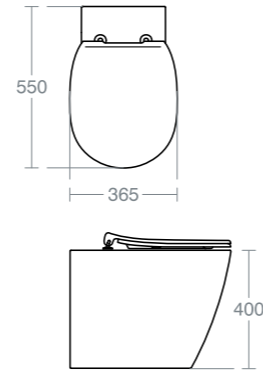

SANTORINI BACK-TO-WALL WC

Model	Ref.
Back-to-wall WC bowl with Aquablade technology - horizontal outlet	U850401
Toilet seat and cover - normal close	E807701
Toilet seat and cover - slow close	E807601
Slim toilet seat & cover - slow close	E772701