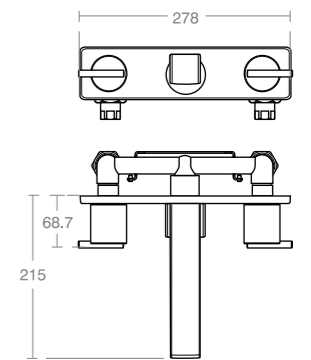

MAZARO DUAL CONTROL BUILT IN BASIN MIXER

Model Ref.
Dual control built in basin mixer kit 2 (landscape) A6475AA
Min pressure 2bar. Requires built in kit 1 H3916NU