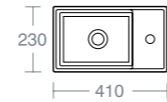

Model Ref.
41x23cm guest hand rinse basin with one taphole, no overflow [U829901](#)

For use with a freeflow waste / For wall mounting with fixations provided or countertop installation