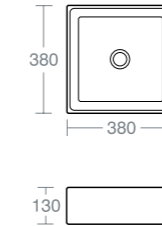

Model	Ref.
38cm square vessel basin, no overflow	U829401

For use with a freeflow waste / Basin can be secured with silicon sealant or by using the E0095 fixation set for vessels