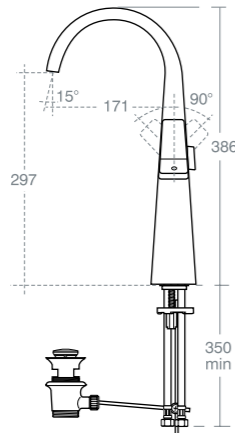

Model	Ref.
Single lever tall basin mixer with curved spout and pop up waste	A6484AA
Single lever tall basin mixer with curved spout no waste	A6485AA
Min pressure 1 bar	

MELITO SINGLE LEVER SMALL BASIN MIXER