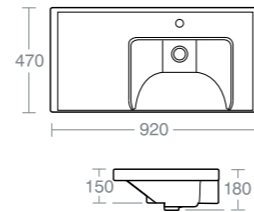

For wall hanging only with fixation set provided

TINELLA 90CM RIGHT HAND WALL HUNG BASIN

Model	Ref.
90cm wall hung basin with one taphole, RH	U826701

For wall hanging only with fixation set provided

TINELLA 120CM WALL HUNG BASIN