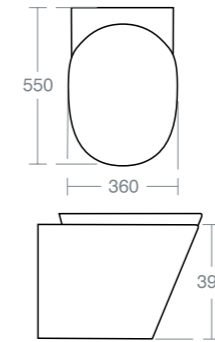

Model	Ref.
Back-to-wall WC bowl - horizontal outlet	U848601
Toilet seat and cover - normal close	U848801
Toilet seat and cover - slow close	U848901