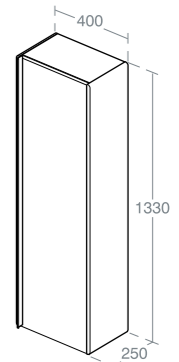

SIMETO HALF COLUMN UNIT - RIGHT HAND DOOR

Model	Ref.
Half column unit with 1 right hand door	
■ Gloss dark grey	U8386AS
■ Gloss safari	U8386AU
□ Gloss white	U8386WG
■ Bamboo	U8386WL
■ Inox	U8386KP

Internal light is connected to the mains and IP44 approved. Right hand door is hinged on the right and opens from the left