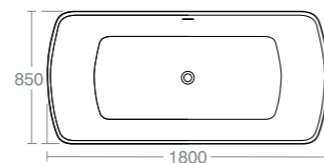

Model
180x85cm freestanding
bath with clicker waste
and slotted overflow

Ref.
U821701

Height: Floor to rim - 620