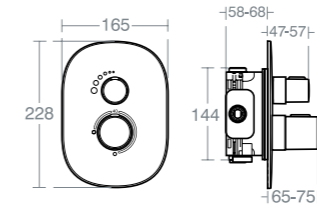

VALSURA BATH SPOUT WALL MOUNTED

Model	Ref.
Bath spout wall mounted 19cm projection	A6643AA

BASENTO

BASENTO BUILT IN SHOWER MIXER - OVAL

Model	Ref.
Thermostatic built in shower mixer oval	A6453AA
Requires a suitable outlet such as Borbera M3 shower kit B1046AA	