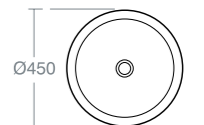

SIMETO

SIMETO
UNO 62CM
VANITY BASIN

Model Ref.
Uno 62cm vanity basin with one taphole **U837501**

For use with the Simeto 60cm basin unit. Washbasin comes with luxury ceramic waste covers / For use with pop up or freeflow wastes

Model Ref.
Uno 92cm vanity basin with one taphole **U837601**

For use with the Simeto 90cm basin unit. Washbasin comes with luxury ceramic waste covers / For use with pop up or freeflow wastes

Model Ref.
Uno 122cm double vanity basin with two tapholes **U837701**

For use with the Simeto 120cm basin unit. Washbasin comes with luxury ceramic waste covers / For use with pop up or freeflow wastes

Model Ref.
Due 64cm vanity basin with one taphole **U837201**

For use with the Simeto 60cm basin unit

Model Ref.
Due 94cm vanity basin with one taphole **U837301**

For use with the Simeto 90cm basin unit

Model Ref.
Due 124cm double vanity basin with two tapholes **U837401**

For use with the Simeto 120cm basin unit

STILARO

STILARO
72CM VESSEL BASIN

Model Ref.
72cm vessel basin, no overflow **U828301**

For use with a freeflow waste / Recommended for use with the E0095 fixation for vessel basins

Model Ref.
90cm vessel basin, no overflow **U828401**

For use with a freeflow waste / Recommended for use with the E0095 fixation for vessel basin

Model Ref.
109cm vessel basin, no overflow **U828501**

For use with a freeflow waste / Recommended for use with the E0095 fixation for vessel basins

STIRONE

STIRONE
35CM VESSEL BASIN

Model Ref.
35cm vessel basin no overflow **U829001**

For use with a freeflow waste / Basin can be secured with silicon sealant or by using the E0095 fixation set for vessels

Model Ref.
45cm vessel basin no overflow **U829101**

For use with a freeflow waste / Basin can be secured with silicon sealant or by using the E0095 fixation set for vessels