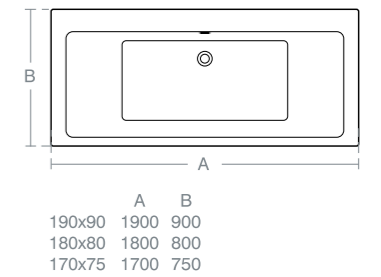

Model	Ref.
Idealform 170x75cm double ended rectangular bath, no tapholes	U802001
Idealform 180x80cm double ended rectangular bath, no tapholes	U802101
Idealform Plus+ 170x75cm double ended rectangular bath, no tapholes	U802401
Idealform Plus+ 180x80cm double ended rectangular bath, no tapholes	U802501
Idealform Plus+ 190x90cm double ended rectangular bath, no tapholes	U822101

Height floor to rim:
170x70: 180x80: 610
190x90: 620

Bath panels	Ref.
170cm front bath panel	U802601
180cm front bath panel	U802701
190cm front bath panel	U850001
75cm end bath panel	U802901
80cm end bath panel	U803001
90cm end bath panel	U850101