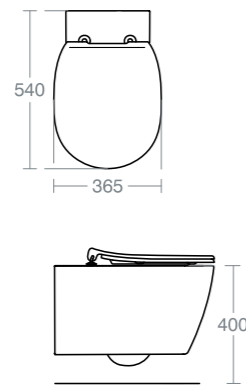

SANTORINI WALL HUNG WC

Model	Ref.
Wall hung WC bowl with Aquablade technology	U850501
Toilet seat and cover - normal close	E807701
Toilet seat and cover - slow close	E807601
Slim toilet seat & cover - slow close	E772701