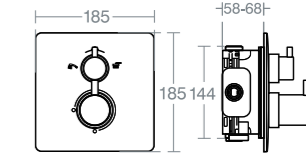

Model	Ref.
Thermostatic built in bath shower mixer - square	A6457AA
Requires two suitable outlets such as Borbera M3 shower kit B1043AA and rainshower B1044AA