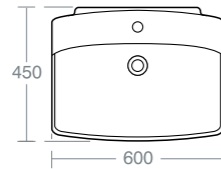

CAFFARO 60CM VESSEL BASIN

Model	Ref.
60cm vessel basin with one taphole	U848201

Fixed to countertop using the E0095 fixation set for vessel basins or screwed to wall using the E0157 basin fixing set

CAFFARO 45CM HAND RINSE BASIN

Model	Ref.
45cm hand rinse basin with one taphole	U848301

Fixed to countertop using the E0095 fixation set for vessel basins or screwed to wall using the E0157 basin fixing set