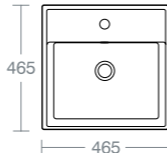

Model Ref.
46cm handrinse basin with one taphole [U831101](#)

Towel bar 45cm for Vomano 46cm handrinse basin [U8334AA](#)

For wall mounting with fixations provided or countertop installation