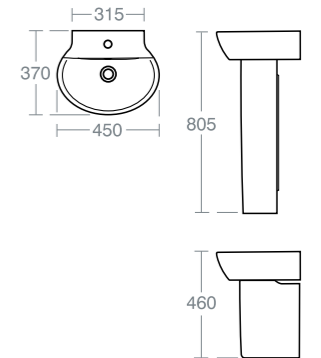

SANTORINI
ELLIPSE 45CM HAND
RINSE BASIN

Model Ref.
Ellipse 45cm hand rinse basin with one taphole **E627401**

Handrinse pedestal **E628901**

Small semi pedestal **E629101**

Washbasin wall mounted using the E0157 wall fixing set, with semi pedestal fixed to wall with brackets supplied or full pedestal mounted using 2 screws

SANTORINI

SANTORINI
BOW 55CM
PEDESTAL BASIN

Model Ref.
Bow 55cm pedestal basin with one taphole **E625701**

Full pedestal **E628801**

Large semi pedestal **E629001**

Washbasin wall mounted using the E0157 wall fixing set, with semi pedestal fixed to wall with brackets supplied or full pedestal mounted using 2 screws