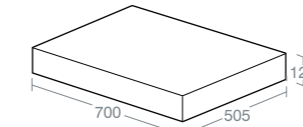

IPPARI 60CM CONSOLE

Model	Ref.
60cm console	
Gloss soft grey	U8405EB
Gloss soft brown	U8405EL
Gloss dark blue	U8405GL
Tobacco	U8405KH
Dark oak	U8405KO
Gloss white	U8405WG

IPPARI 70CM CONSOLE

Model	Ref.
70cm console	
Gloss soft grey	U8406EB
Gloss soft brown	U8406EL
Gloss dark blue	U8406GL
Tobacco	U8406KH
Dark oak	U8406KO
Gloss white	U8406WG