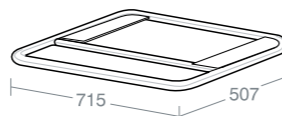

GRAVINA 70CM TOWEL RAILS

Model
70cm towel rail for wall mounted basin - white

Ref.
[U8332YI](#)

70cm towel rail for wall mounted basin - black

Ref.
[U8332YJ](#)

For use with the Gravina 70cm washbasins

ISORNO