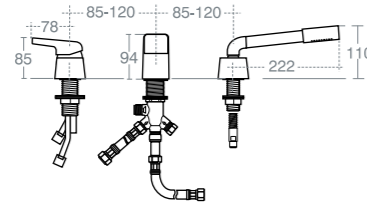

Model	Ref.
Single lever 3 hole bath shower mixer with spout and pullout handspray	A6488AA
Single lever 3 hole bath shower mixer no spout with pullout handspray	A6489AA
Min pressure 1.5bar. Requires bath filler such as combined bath filler and overflow E6791AA