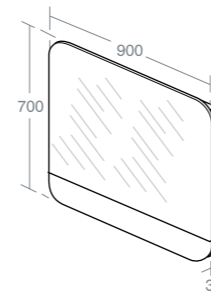

Model	Ref.
90cm antisteam mirror with sensor LED light	
- Dark grey	U8384AS
- Safari	U8384AU
- Metallic effect	U8384KP
- Gloss white	U8384WG

The light is connected to the mains and IP44 approved, activated using sensor movement