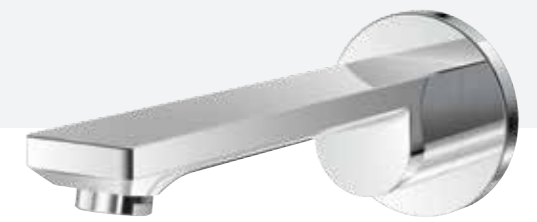

CIANE

CIANE BATH SPOUT WALL MOUNTED

Model	Ref.
Bath spout wall mounted 20cm projection	A6514AA

LAMBRO

LAMBRO SINGLE LEVER BASIN MIXER

Model	Ref.
Single lever basin mixer with pop up waste	A6515AA
Single lever basin mixer no waste	A6516AA
Swivel outlet to direct water stream 5 litres per minute Eco flow regulator fitted Flow straightener also supplied	