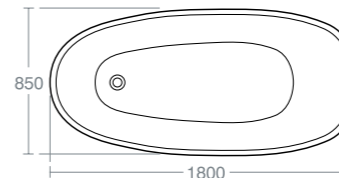

PIOMBA

PIOMBA FREESTANDING BATH

Model	Ref.
180x85cm freestanding bath with clicker waste and slotted overflow	U821101

Height: Floor to rim - 625 (waste end) - 760