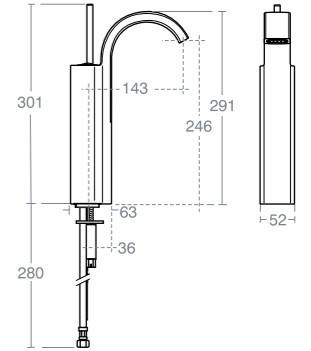

MAZARO SINGLE LEVER TALL BASIN MIXER

Model Ref.
Single lever tall basin mixer with curved spout no waste A6472AA
Min pressure 2bar