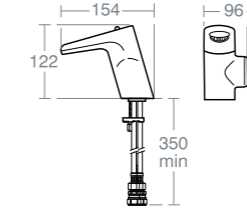

Model	Ref.
Single lever waterfall basin mixer with pop up waste	B1047AA

Min pressure 1 bar