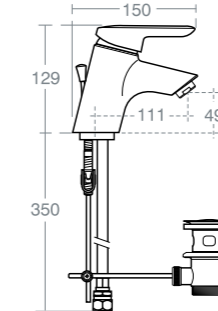

ROSITA

ROSITA SINGLE LEVER BASIN MIXER

Model	Ref.
Single lever basin mixer with pop up waste	B8419AA

5 litres per minute Eco flow regulator fitted
Flow straightener also supplied