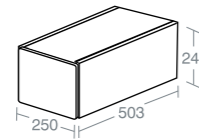

IPPARI 25CM WALL MOUNTED BASE UNIT

Model	Ref.
25cm wall mounted base unit with 1 drawer	
Gloss soft grey	U8419EB
Gloss soft brown	U8419EL
Gloss dark blue	U8419GL
Tobacco	U8419KH
Dark oak	U8419KO
Gloss white	U8419WG

Base units are for positioning underneath basin units or consoles. Depending on the positioning, a 12mm Ippari worktop may be required