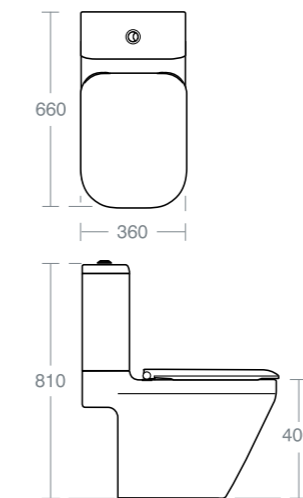

TURANO

TURANO CLOSE COUPLED WC

Model	Ref.
Close coupled WC bowl with Aquablade technology - horizontal outlet	U835801
Close coupled cistern with dual flush valve - 6/4 litre	U836001
Close coupled cistern with dual flush valve - 4/2.6 litre	U835901
Slim seat and cover - normal close	U836301
Slim seat and - slow close	U836401

Easy take off seat hinges