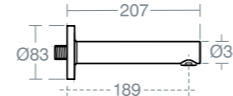

Model	Ref.
Bath spout wall mounted 19cm projection	A6643AA