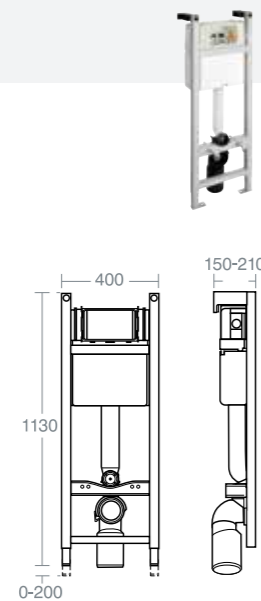

110CM PNEUMATIC FRAME

Model	Ref.
110cm Pneumatic Frame for front flush plate	E932767