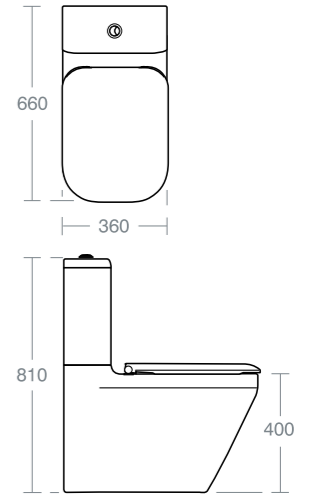

TURANO

TURANO CLOSE COUPLED BACK-TO-WALL WC

Model	Ref.
Close coupled back-to wall WC bowl with Aquablade technology - horizontal outlet	U835701
Close coupled cistern with dual flush valve - 6/4 litre	U836001
Close coupled cistern with dual flush valve - 4/2.6 litre	U835901
Slim seat and cover - normal close	U836301
Slim seat and - slow close	U836401

Easy take off seat hinges