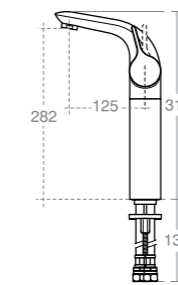

PAGLIA SINGLE LEVER TALL BASIN MIXER

Model	Ref.
Single lever tall basin mixer no waste	A6496AA
5 litres per minute Eco flow regulator fitted Flow straightener also supplied	

PAGLIA SINGLE LEVER SMALL BIDET MIXER