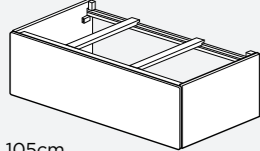

IPPARI - OVERVIEW

**WALL MOUNTED
BASIN UNIT
/ SIDE UNIT**
AVAILABLE IN 6 SIZES
Push to open soft close drawer

120cm

105cm

85cm

70cm

60cm

50cm

SIDE UNIT

35cm

CONSOLE
AVAILABLE IN 6 SIZES
120mm Deep Basin Shelf

120cm

105cm

85cm

70cm

60cm

50cm

**WALL MOUNTED
BASE UNIT**
AVAILABLE IN 6 SIZES
Push to open soft close drawer

85cm

70cm

60cm

50cm

35cm

25cm

WORKTOP
AVAILABLE IN 8 SIZES

120cm

105cm

85cm

70cm

60cm

50cm

35cm

25cm

HALF COLUMN UNIT
AVAILABLE WITH A
DOOR OR OPEN UNIT
Push to open soft close doors

25cm

35cm

FULL COLUMN UNIT
AVAILABLE WITH A
DOOR OR OPEN UNIT
Push to open soft close doors

25cm

35cm

CHROME TOWEL RAIL
AVAILABLE IN THREE STYLES

Bordo

Cubo

Onda

IPPARI FINISHES
ALL PRODUCTS AVAILABLE
IN SIX FINISHES

Gloss soft grey High gloss laquered finish

Gloss soft brown High gloss laquered finish

Gloss dark blue High gloss laquered finish

Tobacco Real wood veneer

Dark oak Real wood veneer

Gloss white High gloss laquered finish