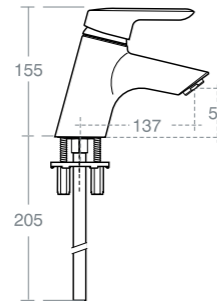

Model	Ref.
Single lever 1 hole bath filler	B8425AA

ROSITA
SINGLE LEVER
BIDET MIXER