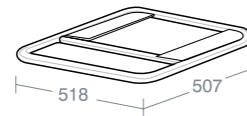

For use with Gravina 70cm washbasins

GRAVINA 50CM TOWEL RAILS

Model
50cm towel rail for wall mounted basin - white

Ref.
[U8331YI](#)

50cm towel rail for wall mounted basin - black

Ref.
[U8331YJ](#)

For use with the Gravina 50cm washbasins