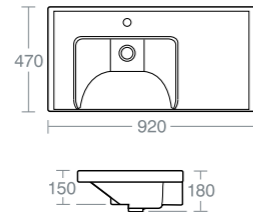

Model	Ref.
90cm wall hung basin with one taphole	U826501
Towel bar 90cm for Tinella 90cm wall hung basins	U8337AA

For wall hanging only with fixation set provided

TINELLA 90CM LEFT HAND WALL HUNG BASIN

Model	Ref.
90cm wall hung basin with one taphole, LH	U826601

For wall hanging only with fixation set provided

TINELLA 90CM RIGHT HAND WALL HUNG BASIN

Model	Ref.
90cm wall hung basin with one taphole, RH	U826701

For wall hanging only with fixation set provided

TINELLA 120CM WALL HUNG BASIN