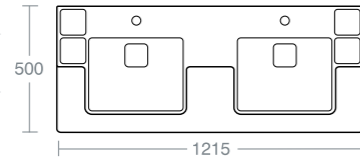

SIMETO
UNO 122CM
DOUBLE VANITY BASIN

Model Ref.
Uno 122cm double vanity basin with two tapholes **U837701**

For use with the Simeto 120cm basin unit. Washbasin comes with luxury ceramic waste covers / For use with pop up or freeflow wastes