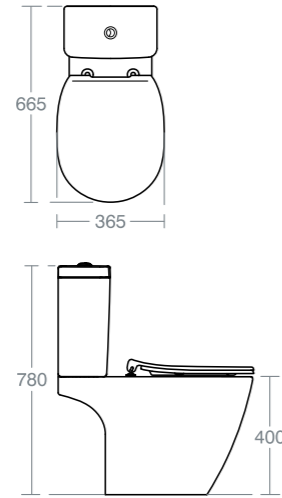

SANTORINI

SANTORINI CLOSE COUPLED WC

Model	Ref.
Close coupled WC bowl with Aquablade technology - horizontal outlet	U850201
Santorini Bow close coupled cistern with dual flush valve - 6/4 litre	E775901
Santorini Bow close coupled cistern with dual flush valve - 4/2.6 litre	E776101
Santorini Ellipse close coupled cistern with dual flush valve - 6/4 litre	E775801
Santorini Ellipse close coupled cistern with dual flush valve - 4/2.6 litre	E776001
Toilet seat and cover - normal close	E807701
Toilet seat and cover - slow close	E807601
Slim toilet seat & cover - slow close	E772701