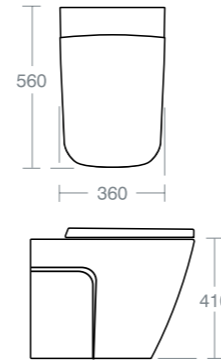

ANAPO BACK-TO-WALL WC

Model	Ref.
Back-to-wall WC bowl - horizontal outlet	U847301
Toilet seat and cover - slow close	U847501
Slim toilet seat and cover - slow close	U847701

U847701 and U847501: Suitable for Back-to-wall and Wall Hung Bowls only, not suitable for the Close Coupled WC