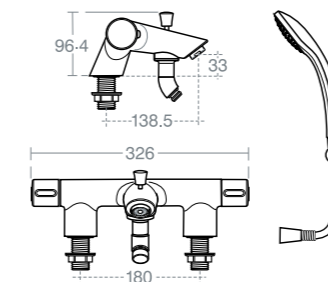

5 litres per minute Eco flow regulator fitted
Flow straightener also supplied

ROSITA SINGLE LEVER BASIN MIXER

Model	Ref.
Single lever basin mixer no waste	B9241AA

ROSITA 2 HOLE BATH SHOWER MIXER SET

Model	Ref.
Dual control 2 hole bath shower mixer with shower set	B8428AA