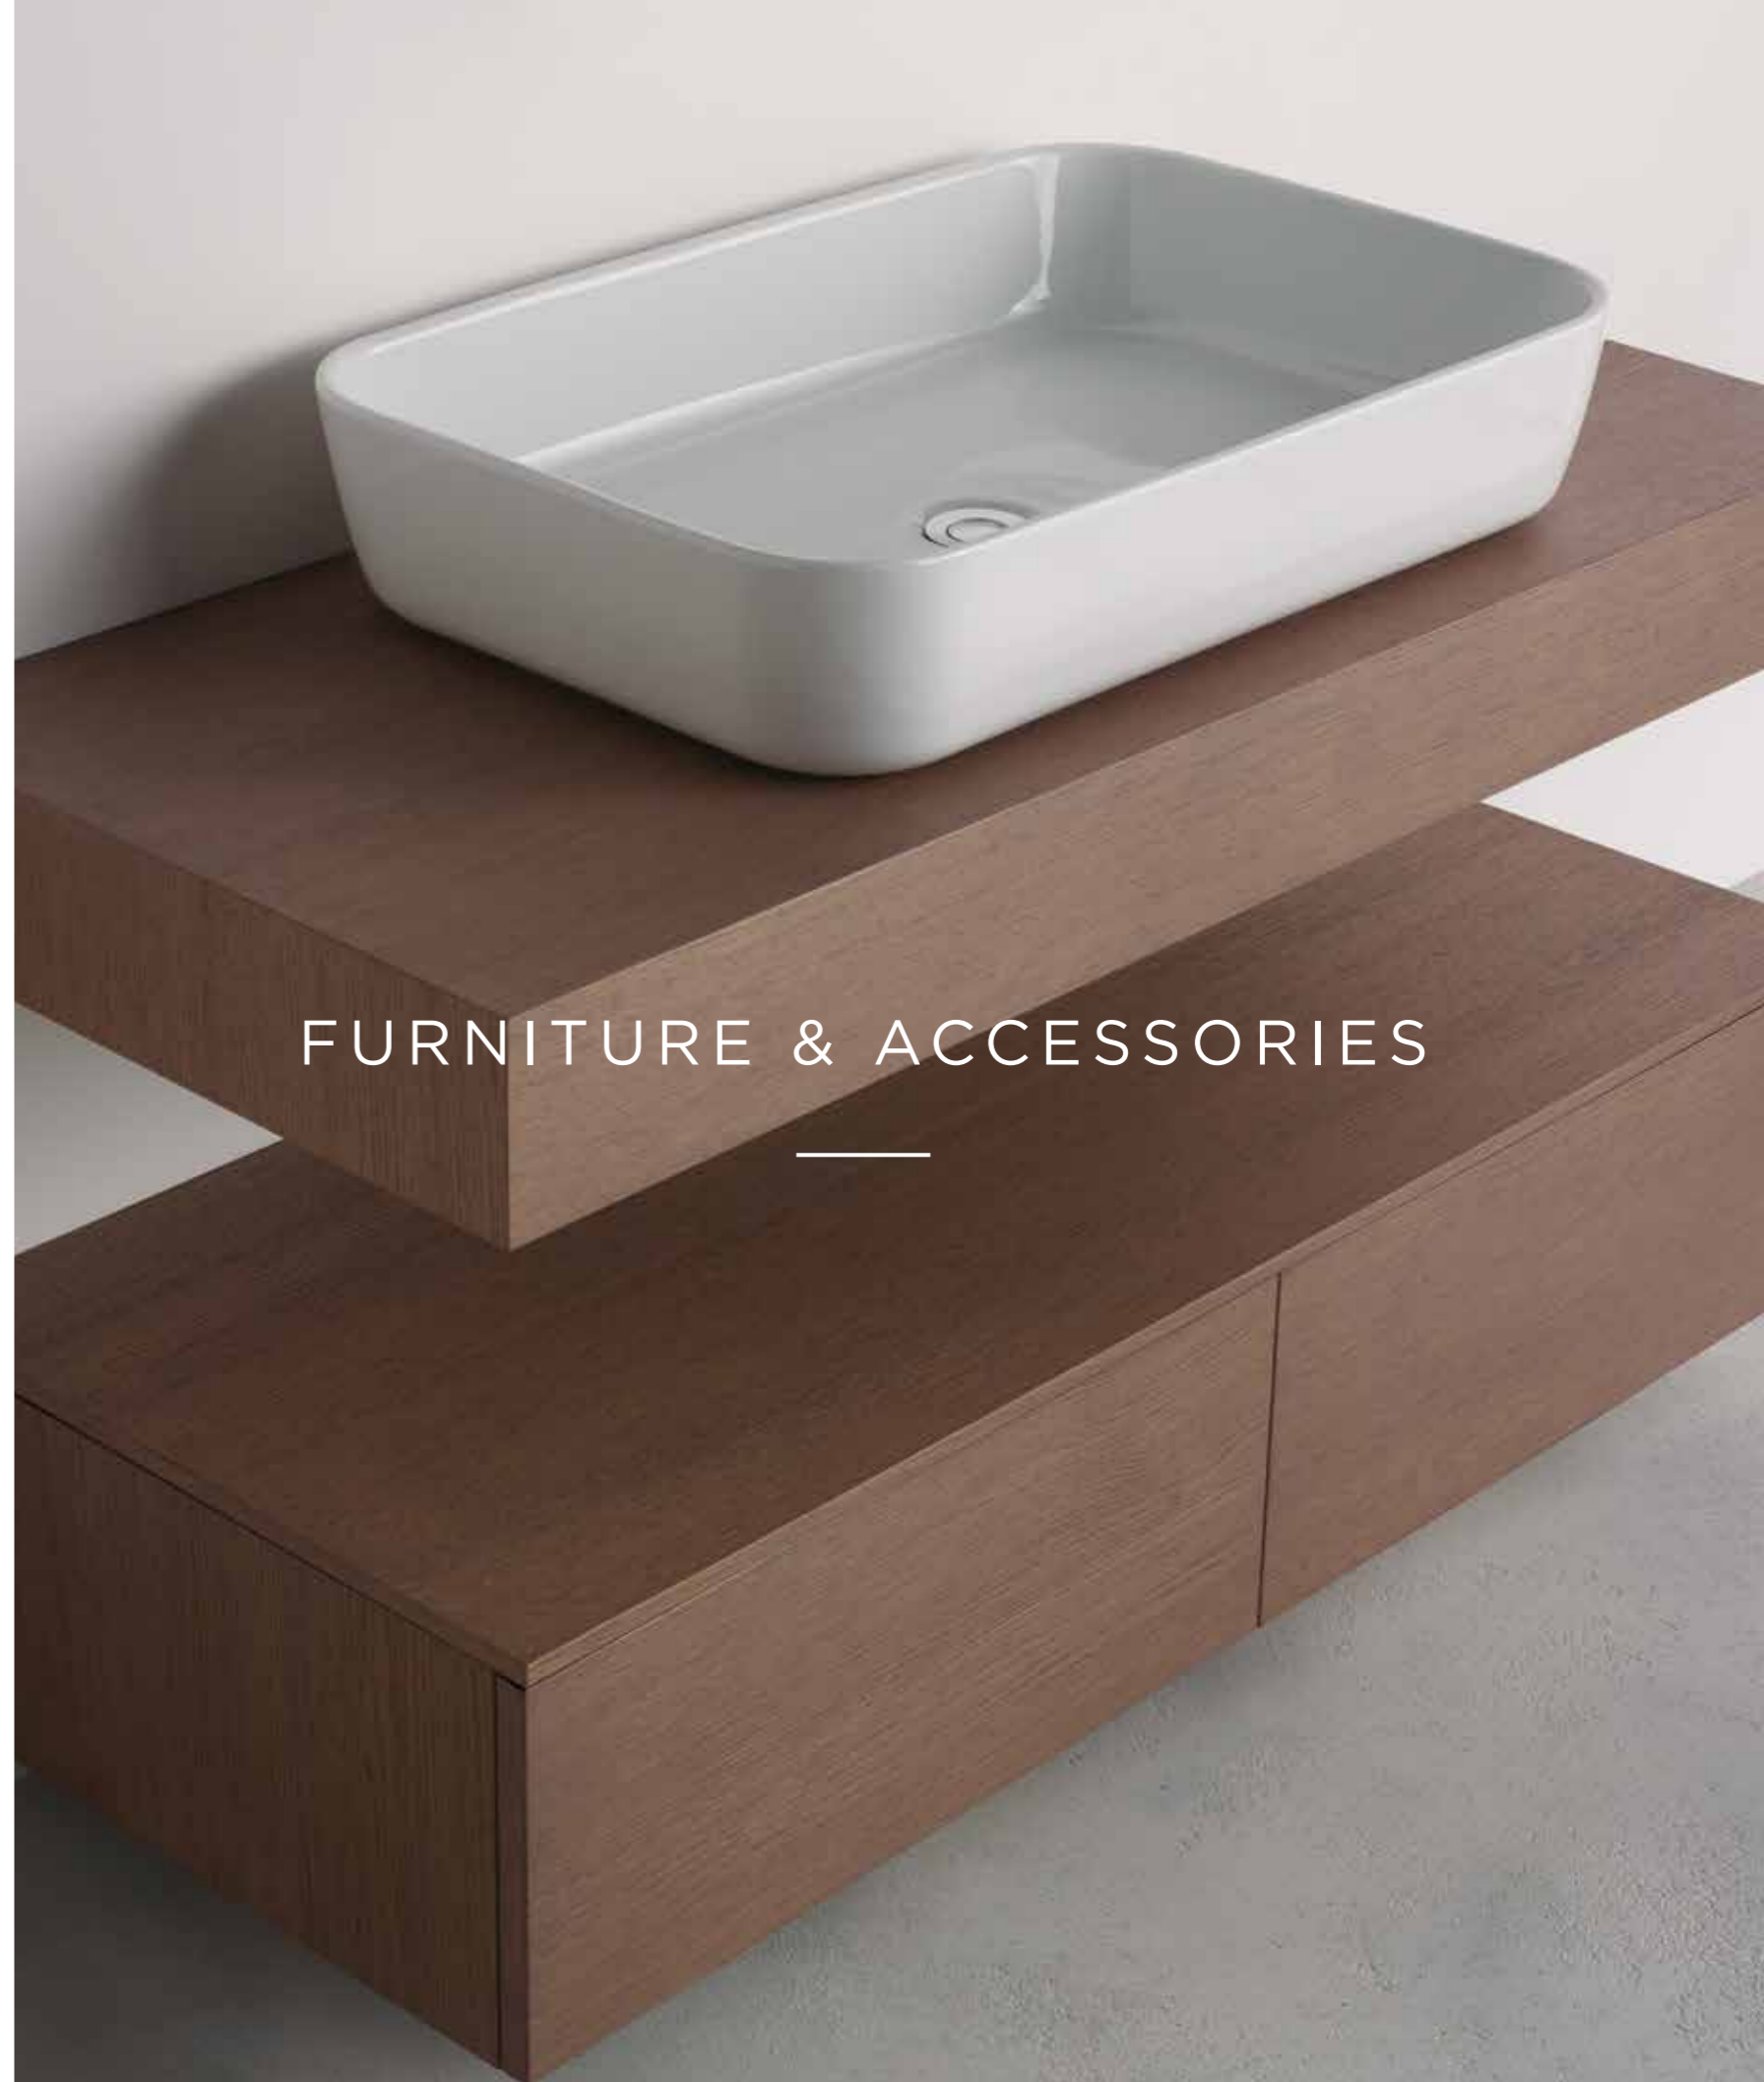

FURNITURE & ACCESSORIES