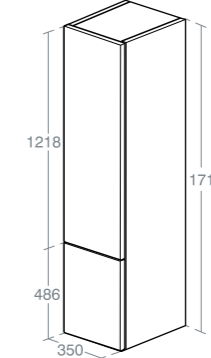

IPPARI 35CM FULL COLUMN UNIT WITH 1 DOOR,

Model	Ref.
35cm full column unit with 2 doors, left hand	
Gloss soft grey	U8507EB
Gloss soft brown	U8507EL
Gloss dark blue	U8507GL
Tobacco	U8507KH
Dark oak	U8507KO
Gloss white	U8507WG

Left handed door is hinged on the left and opens from the right

Model	Ref.
35cm full column unit with 2 doors, right hand	
Gloss soft grey	U8401EB
Gloss soft brown	U8401EL
Gloss dark blue	U8401GL
Tobacco	U8401KH
Dark oak	U8401KO
Gloss white	U8401WG

Right handed door is hinged on the right and opens from the left