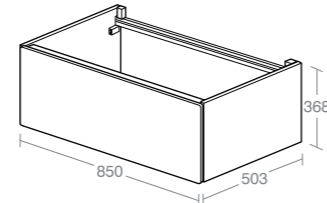

Model	Ref.
85cm wall mounted basin unit with 1 drawer	
Gloss soft grey	U8397EB
Gloss soft brown	U8397EL
Gloss dark blue	U8397GL
Tobacco	U8397KH
Dark oak	U8397KO
Gloss white	U8397WG

Use with Ippari 12mm Worktop for installation with vessels