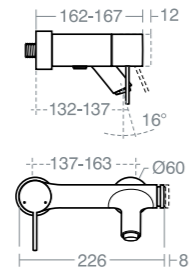

Model	Ref.
Single lever exposed bath shower mixer	A6640AA
Min pressure 1 bar. Requires shower kit such as Borbera M3 B1046AA