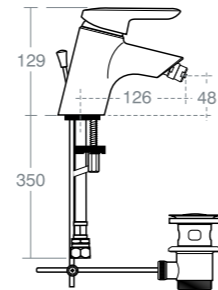

Model	Ref.
Single lever bidet mixer with pop up waste	B8422AA