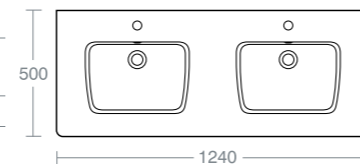

For use with the Simeto 90cm basin unit

SIMETO
DUE 124CM
DOUBLE VANITY BASIN

Model Ref.
Due 124cm double vanity basin with two tapholes **U837401**

For use with the Simeto 120cm basin unit

STILARO

STILARO
72CM VESSEL BASIN