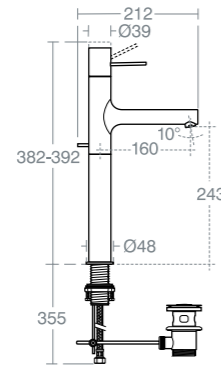

VALSURA

VALSURA TALL BASIN MIXER

Model	Ref.
Tall basin mixer with pop up waste	A6637AA
Tall basin mixer no waste	A6638AA
Min pressure 1 bar