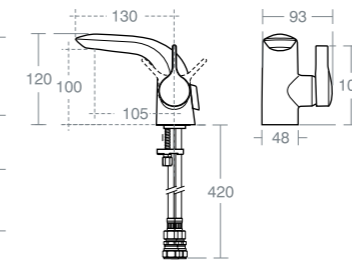

MELITO BATH SPOUT WALL MOUNTED

Model	Ref.
Bath spout wall mounted 20cm projection	A6490AA

PAGLIA

PAGLIA SMALL SINGLE LEVER BASIN MIXER

Model	Ref.
Single lever small basin mixer with pop up waste	A6491AA
Single lever small basin mixer no waste	A6492AA
Min pressure 0.5bar 5 litres per minute Eco flow regulator fitted Flow straightener also supplied	