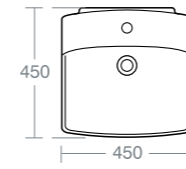

CAFFARO

CAFFARO 60CM PEDESTAL BASIN

Model	Ref.
60cm pedestal basin with one taphole	U848001
Semi pedestal for 60cm	U848101

Basin screwed to wall with the E015767 fixation set and semi ped fixed to wall with brackets supplied

CAFFARO 60CM VESSEL BASIN

Model	Ref.
60cm vessel basin with one taphole	U848201

Fixed to countertop using the E0095 fixation set for vessel basins or screwed to wall using the E0157 basin fixing set

CAFFARO 45CM HAND RINSE BASIN

Model	Ref.
45cm hand rinse basin with one taphole	U848301

Fixed to countertop using the E0095 fixation set for vessel basins or screwed to wall using the E0157 basin fixing set

CANNOBINO

CANNOBINO 46CM EXTRA DEEP VESSEL BASIN

Model	Ref.
46cm extra deep vessel basin	U827001

Basin can be secured with silicon sealant or by using the E0095 fixation set for vessels

CANNOBINO 46CM EXTRA DEEP VESSEL BASIN - ONE TAPHOLE

Model	Ref.
46cm extra deep vessel basin with one taphole	U827101

Basin can be secured with silicon sealant or by using the E0095 fixation set for vessels

CANNOBINO

CANNOBINO 64CM EXTRA DEEP VESSEL BASIN

Model	Ref.
64cm extra deep vessel basin	U827201

Basin can be secured with silicon sealant or by using the E0095 fixation set for vessels

CANNOBINO 64CM EXTRA DEEP VESSEL BASIN - ONE TAPHOLE

Model	Ref.
64cm extra deep vessel basin with one taphole	U827301

Basin can be secured with silicon sealant or by using the E0095 fixation set for vessels

CURONE

CURONE 48CM OVAL VESSEL BASIN

Model	Ref.
48x39cm vessel basin, no overflow	U829201

For use with a freeflow waste / Basin can be secured with silicon sealant or by using the E0095 fixation set for vessels

CURONE 66CM OVAL VESSEL BASIN