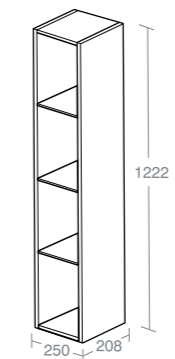

IPPARI 25CM OPEN HALF COLUMN UNIT

Model	Ref.
25cm open half column unit 3 shelves	
Gloss soft grey	U8402EB
Gloss soft brown	U8402EL
Gloss dark blue	U8402GL
Tobacco	U8402KH
Dark oak	U8402KO
Gloss white	U8402WG