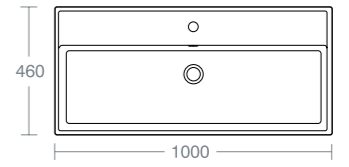

Model Ref.
100cm basin with one taphole [U831401](#)

Towel bar 98cm for Vomano 100cm wall mounted basins [U8338AA](#)

For wall mounting with fixations provided or countertop installation