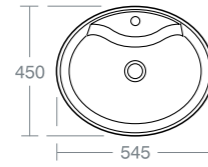

Model Ref.
55x45cm vessel basin, with one taphole **U828201**

Basin can be secured with silicon sealant or by using the E0095 fixation set for vessels