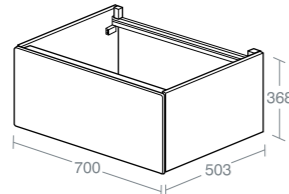

Model	Ref.
70cm wall mounted basin unit with 1 drawer	
Gloss soft grey	U8396EB
Gloss soft brown	U8396EL
Gloss dark blue	U8396GL
Tobacco	U8396KH
Dark oak	U8396KO
Gloss white	U8396WG

Use with Ippari 12mm Worktop for installation with vessels