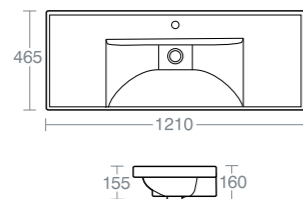

For wall hanging only with fixation set provided

TINELLA 90CM RIGHT HAND WALL HUNG BASIN

Model	Ref.
90cm wall hung basin with one taphole, RH	U826701

For wall hanging only with fixation set provided

TINELLA 120CM WALL HUNG BASIN

Model	Ref.
120cm wall hung basin with one taphole	U826901
112cm towel bar	U8339AA

For wall hanging only with fixation set provided

TINELLA 120CM WALL HUNG DOUBLE BASIN

Model	Ref.
120cm wall hung double basin with two tapholes	U826801
112cm towel bar	U8339AA