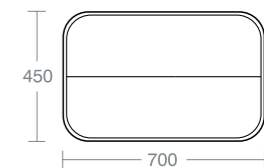

CAFFARO

CAFFARO 60CM PEDESTAL BASIN

Model	Ref.
60cm pedestal basin with one taphole	U848001
Semi pedestal for 60cm	U848101

Basin screwed to wall with the E015767 fixation set and semi ped fixed to wall with brackets supplied