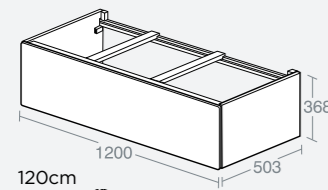

TURANO BACK-TO-WALL BIDET

Model	Ref.
Back-to wall bidet, one taphole	U836601

TURANO WALL HUNG BIDET

Model	Ref.
Wall hung bidet, one taphole	U836501

FURNITURE & ACCESSORIES

IPPARI - OVERVIEW

**WALL MOUNTED
BASIN UNIT
/ SIDE UNIT**
AVAILABLE IN 6 SIZES
Push to open soft close drawer