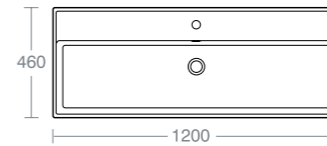

Model Ref.
120cm basin with one taphole [U831601](#)

Towel bar 112cm - Tinella/Vomano 120cm basins [U8339AA](#)

For wall mounting with fixations provided or countertop installation