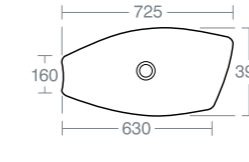

STILARO

STILARO
72CM VESSEL BASIN

Model Ref.
72cm vessel basin, no overflow **U828301**

For use with a freeflow waste / Recommended for use with the E0095 fixation for vessel basins