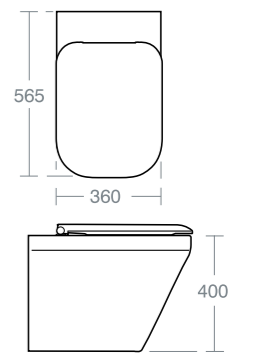

Model	Ref.
Back-to wall WC bowl with Aquablade technology - horizontal outlet	U836201
Slim seat and cover - normal close	U836301
Slim seat and - slow close	U836401

Easy take off seat hinges