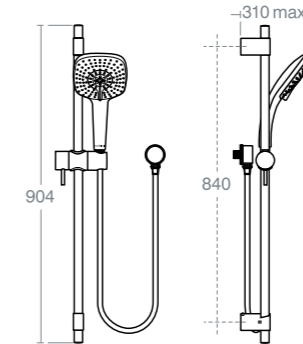

BORBERA

BORBERA M3 SHOWER KIT ROUND

Model Ref.
M3 shower kit round with 60cm slide rail and 180cm smooth hose **B1046AA**
Removable 8 litres per minute
Eco flow regulator
Includes wall elbow

BORBERA

BORBERA M3 SHOWER KIT SQUARE

Model Ref.
M3 shower kit square with 60cm slide rail and 180cm smooth hose **B1043AA**
Removable 8 litres per minute
Eco flow regulator
Includes wall elbow

BORBERA XL3 SHOWER KIT SQUARE

Model Ref.
XL3 shower kit square with 90cm slide rail and 180cm smooth hose **B1042AA**
Removable 8 litres per minute
Eco flow regulator
Includes wall elbow