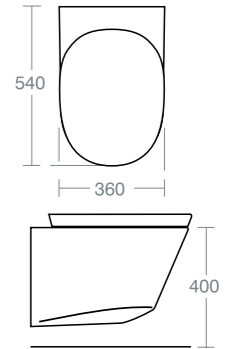

MINCIO WALL HUNG WC

Model	Ref.
Wall hung WC bowl	U848701
Toilet seat and cover - normal close	U848801
Toilet seat and cover - slow close	U848901