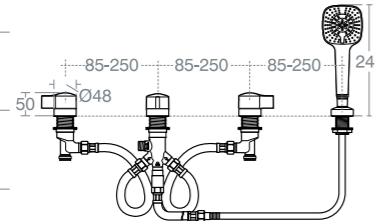

Model	Ref.
Dual control 4 hole bath shower mixer no spout with pullout handspray	A6500AA

Requires bath filler such as combined bath filler and overflow E6791AA. Can be used with water collection system for hose and handspray A6189NU

PAGLIA SIDE BODIES FOR BATH FILLING

Model	Ref.
Side bodies for bath filling	A6501AA

Requires bath filler such as combined bath filler and overflow E6791AA

PAGLIA FREESTANDING BATH SHOWER MIXER