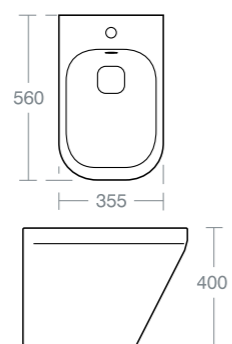

Model	Ref.
Back-to wall bidet, one taphole	U836601