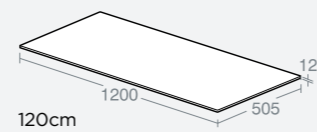

85cm

70cm

60cm

50cm

35cm

25cm

WORKTOP
AVAILABLE IN 8 SIZES

120cm