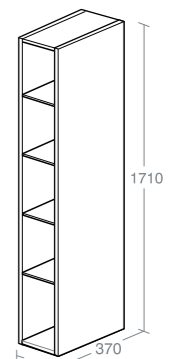

IPPARI 25CM OPEN FULL COLUMN UNIT

Model	Ref.
25cm open full column unit 4 shelves	
Gloss soft grey	U8403EB
Gloss soft brown	U8403EL
Gloss dark blue	U8403GL
Tobacco	U8403KH
Dark oak	U8403KO
Gloss white	U8403WG