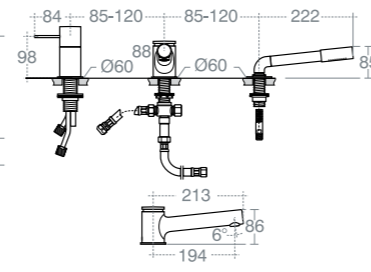

VALSURA 3 HOLE BATH SHOWER MIXER WITH SPOUT

Model	Ref.
Single lever 3 hole bath shower mixer with spout and pullout handspray	A6641AA
Min pressure 1 bar