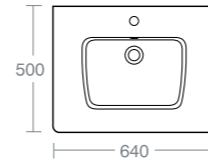

SIMETO

SIMETO
UNO 62CM
VANITY BASIN

Model Ref.
Uno 62cm vanity basin with one taphole **U837501**

For use with the Simeto 60cm basin unit. Washbasin comes with luxury ceramic waste covers / For use with pop up or freeflow wastes

Model Ref.
Uno 92cm vanity basin with one taphole **U837601**

For use with the Simeto 90cm basin unit. Washbasin comes with luxury ceramic waste covers / For use with pop up or freeflow wastes

Model Ref.
Uno 122cm double vanity basin with two tapholes **U837701**

For use with the Simeto 120cm basin unit. Washbasin comes with luxury ceramic waste covers / For use with pop up or freeflow wastes

Model Ref.
Due 64cm vanity basin with one taphole **U837201**

For use with the Simeto 60cm basin unit

Model Ref.
Due 94cm vanity basin with one taphole **U837301**

For use with the Simeto 90cm basin unit

Model Ref.
Due 124cm double vanity basin with two tapholes **U837401**

For use with the Simeto 120cm basin unit

STILARO

STILARO
72CM VESSEL BASIN

Model Ref.
72cm vessel basin, no overflow **U828301**

For use with a freeflow waste / Recommended for use with the E0095 fixation for vessel basins

Model Ref.
90cm vessel basin, no overflow **U828401**

For use with a freeflow waste / Recommended for use with the E0095 fixation for vessel basin

Model Ref.
109cm vessel basin, no overflow **U828501**

For use with a freeflow waste / Recommended for use with the E0095 fixation for vessel basins

STIRONE

STIRONE
35CM VESSEL BASIN

Model Ref.
35cm vessel basin no overflow **U829001**

For use with a freeflow waste / Basin can be secured with silicon sealant or by using the E0095 fixation set for vessels

Model Ref.
45cm vessel basin no overflow **U829101**

For use with a freeflow waste / Basin can be secured with silicon sealant or by using the E0095 fixation set for vessels