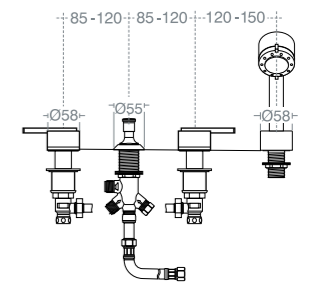

Model Ref.
Dual control 4 hole bath shower mixer with spout and pullout handspray A6477AA
Min pressure 1 bar

MAZARO 4 HOLE BATH SHOWER MIXER NO SPOUT

Model Ref.
Dual control 4 hole bath shower mixer no spout with pullout handspray A6478AA
Min pressure 1 bar. Requires bath filler such as combined bath filler and overflow E6791AA