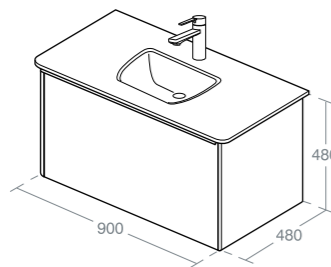

SIMETO 90CM WALL MOUNTED BASIN UNIT

Model	Ref.
90cm wall mounted basin unit with 1 drawer and 1 internal drawer	
■ Gloss dark grey	U8379AS
■ Gloss safari	U8379AU
□ Gloss white	U8379WG
■ Bamboo	U8379WL
■ Inox	U8379KP