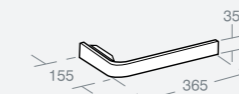

25cm

35cm

FULL COLUMN UNIT
AVAILABLE WITH A
DOOR OR OPEN UNIT
Push to open soft close doors

25cm

35cm

CHROME TOWEL RAIL
AVAILABLE IN THREE STYLES

Bordo

Cubo