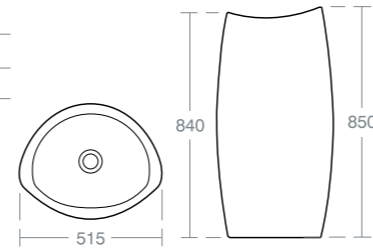

OMBRONE

OMBRONE
TOTEM BASIN

Model Ref.
Totem basin, no overflow **U827401**

For use with a freeflow waste