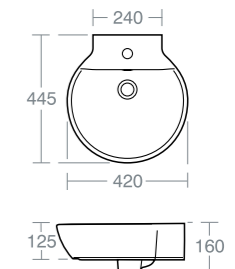

Model Ref.
Ellipse 42cm vessel basin with one taphole **E799301**

Basin secured using the E0095 vessel basin fixing set