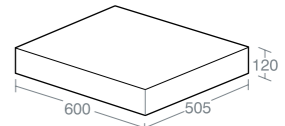

Model	Ref.
60cm console	
Gloss soft grey	U8405EB
Gloss soft brown	U8405EL
Gloss dark blue	U8405GL
Tobacco	U8405KH
Dark oak	U8405KO
Gloss white	U8405WG