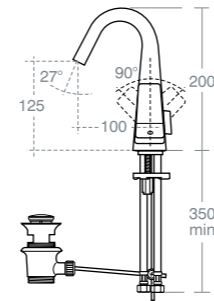

MELITO SINGLE LEVER SMALL BASIN MIXER

Model	Ref.
Single lever small basin mixer with curved spout and pop up waste	A6486AA
Single lever small basin mixer with curved spout no waste	A6487AA
Min pressure 1 bar