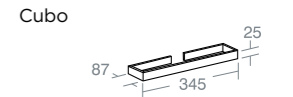

Model	Ref.
Bordo chrome towel rail	U8426AA
Cubo chrome towel rail	U8427AA
Onda chrome towel rail	U8425AA

For installation on Ippari basin units and consoles