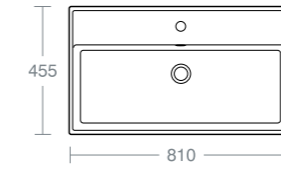

VOMANO

VOMANO 81CM BASIN

Model Ref.
81cm basin with one taphole [U831301](#)

Towel bar 79cm for Vomano 60cm wall mounted basin [U8336AA](#)

For wall mounting with fixations provided or countertop installation