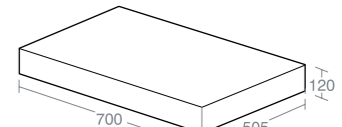

Model	Ref.
85cm console	
Gloss soft grey	U8407EB
Gloss soft brown	U8407EL
Gloss dark blue	U8407GL
Tobacco	U8407KH
Dark oak	U8407KO
Gloss white	U8407WG