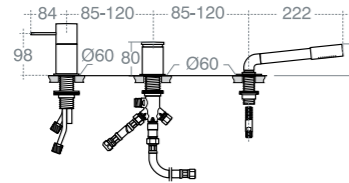

Model	Ref.
Single lever 3 hole bath shower mixer no spout with pullout handspray	A6642AA
Min pressure 1 bar. Requires bath filler such as combined bath filler and overflow E6791AA