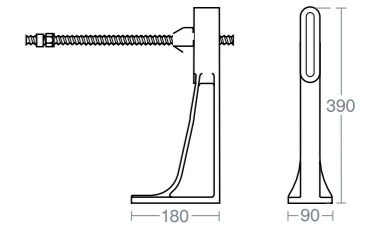

WCs

CONCEALA CISTERN

Model	Ref.
Top inlet cistern - pneumatic dual flush valve - no flushplate - 6/4 litre dual flush	S362467
Conceala 2 side inlet cistern - pneumatic dual flush valve - no flushplate - 4 / 2.6 or 4.5/3 litre flush	S364367
Conceala 2 universal height, bottom inlet cistern - pneumatic dual flush valve - no flushplate - 6 /4 litre flush	S362567
Conceala 2 universal height bottom inlet cistern - pneumatic dual flush valve, delayed fill - no flushplate - 4.5/3 or 4/2.6 litre flush	S363667

DUAL FLUSH PLATE

Model	Ref.
Karisma dual flush plate - Chrome plated (for conceala cisterns)	E4463AA
Karisma dual flush plate - Satin finish (for conceala cisterns)	E4463GN

WCs

82CM PNEUMATIC FRAME

Model	Ref.
82cm Pneumatic Frame for Front flush plate	E932967

WALL HUNG SUPPORT FRAME

Model	Ref.
Support frame with bolts for wall hung WC pans	E006067

110CM PNEUMATIC FRAME

Model	Ref.
110cm Pneumatic Frame for front flush plate	E932767

88CM PNEUMATIC FRAME

Model	Ref.
88cm Pneumatic Frame for top or front flush plate	E932867

BATHS

BATH POP-UP WASTE HANDLE

Model	Ref.
Bath pop-up waste operating handle and waste cover	E5655AA
Working components sold separately	

BATH POP-UP WASTE ASSEMBLY

Model	Ref.
Bath pop-up waste assembly - working components	E533567
Operating handle and plug sold separately	

COMBINED POP UP WASTE AND FILLER

Model	Ref.
Combined bath overflow and filler with pop-up waste	E6791AA
For use with side bodies, see Mixers and Showers section for individual ranges