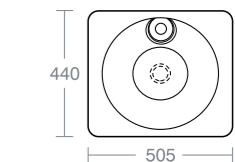

GRAVINA

GRAVINA 50CM BASIN

Model	Ref.
50cm basin, no taphole, no overflow	U832301

For use with a freeflow waste

GRAVINA 50CM BASIN ONE TAPHOLE

Model	Ref.
50cm basin with one taphole, no overflow	U832401

For use with a freeflow waste