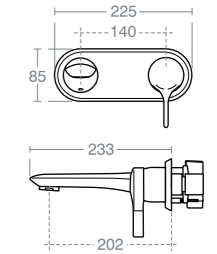

Model	Ref.
Single lever built in basin mixer kit 2	A6495AA
5 litres per minute Eco flow regulator fitted Flow straightener also supplied. Requires built in kit 1 A5948NU