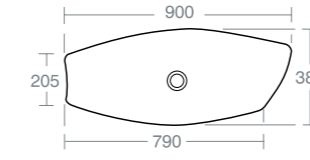

STILARO
90CM VESSEL BASIN

Model Ref.
90cm vessel basin, no overflow **U828401**

For use with a freeflow waste / Recommended for use with the E0095 fixation for vessel basin