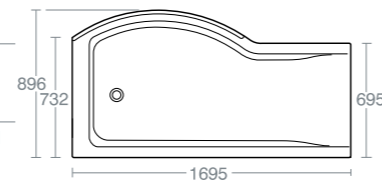

SANTORINI SHOWER BATH

Model	Ref.
Santorini Idealform Plus+ 170x70cm shower bath - right hand	E704301
Santorini Idealform Plus+ 170x70cm shower bath - left hand	E704401
170cm shower bath front panel	E704601
Shower bath curved screen - clear glass	E7001AA

Right Hand Version
Height: Floor to rim - 540