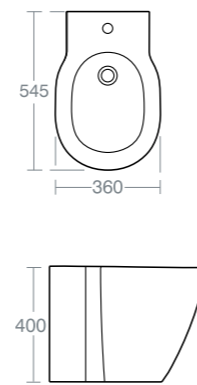

Model	Ref.
Back-to wall bidet, one taphole	E775601