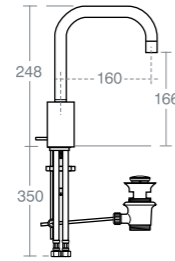

Model	Ref.
Single lever basin mixer with tube spout and pop up waste	A6507AA
Single lever basin mixer with tube spout no waste	A6508AA
Min pressure 1 bar	

CIANE SINGLE LEVER TALL BASIN MIXER