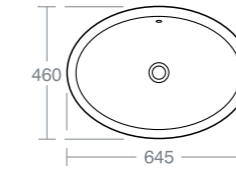

Basin can be secured with silicon sealant or by using the E0095 fixation set for vessels

CANNOBINO

CANNOBINO 64CM EXTRA DEEP VESSEL BASIN

Model	Ref.
64cm extra deep vessel basin	U827201

Basin can be secured with silicon sealant or by using the E0095 fixation set for vessels