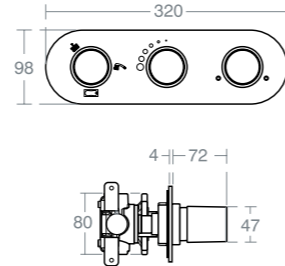

BASENTO BUILT IN BATH SHOWER MIXER - OVAL

Model Ref.
Thermostatic built in 3 control 3 outlet bath shower mixer oval **A6538AA**
Min pressure 0.7bar. Requires three outlets such as Borbera M3 shower kit B1046AA, rainshower B1039AA and combined bath filler and overflow E6791AA