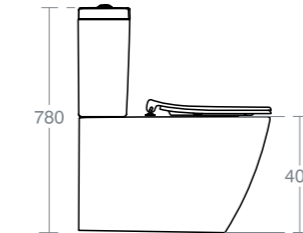

SANTORINI

SANTORINI CLOSE COUPLED BACK-TO-WALL WC

Model	Ref.
Close coupled Back-to-wall WC bowl with Aquablade technology - horizontal outlet	U850301
Santorini Bow close coupled cistern with dual flush valve - 6/4 litre	E775901
Santorini Bow close coupled cistern with dual flush valve - 4/2.6 litre	E776101
Santorini Ellipse close coupled cistern with dual flush valve - 6/4 litre	E775801
Santorini Ellipse close coupled cistern with dual flush valve - 4/2.6 litre	E776001
Toilet seat and cover - normal close	E807701
Toilet seat and cover - slow close	E807601
Slim toilet seat & cover - slow close	E772701