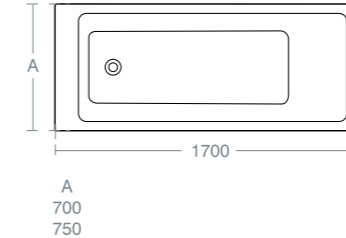

Model	Ref.
Idealform 170x70cm rectangular bath, no tapholes	U801801
Idealform 170x75cm rectangular bath, no tapholes	U801901
Idealform Plus+ 170x70cm rectangular bath, no tapholes	U802201
Idealform Plus+ 170x75cm rectangular bath, no tapholes	U802301

Height: Floor to rim - 610

Bath panels	Ref.
170cm front bath panel	U802601
70cm end bath panel	U802801
75cm end bath panel	U802901