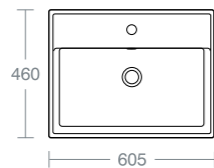

Model Ref.
60cm basin with one taphole [U831201](#)

Towel bar 60cm for Vomano and Tinella 60cm wall mounted basins [U8335AA](#)

For wall mounting with fixations provided or countertop installation