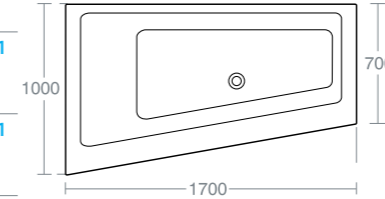

LATO

LATO ASYMMETRIC BATH

Model	Ref.
Idealform Plus+ 170x100cm asymmetric bath, no tapholes - left hand	U822301
Idealform Plus+ 170x100cm asymmetric bath, no tapholes - right hand	U822501

Not compatible with standard panels, requires custom made panels or installation as a drop in bath

Left Hand Version
Height: Floor to rim - 610mm