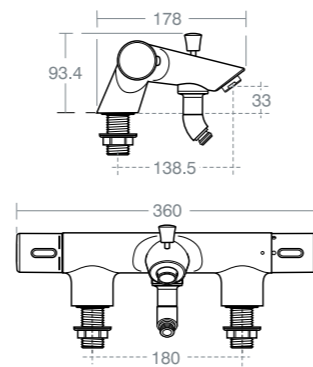

Model	Ref.
Thermostatic 2 hole bath shower mixer with shower set	A4299AA
Min pressure 1 bar