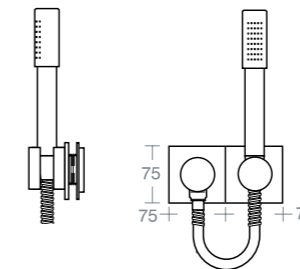

TRESA
SHOWER SET WITH
WALL ELBOW

Model	Ref.
Shower set with wall elbow and bracket	A6465AA
Min pressure 0.5bar	

TRESA
DUAL CONTROL 4 HOLE
BATH SHOWER MIXER

Model	Ref.
Dual control 4 hole bath shower mixer with spout and pullout handspray	A6463AA
Dual control 4 hole bath shower mixer no spout with pullout handspray	A6464AA
Min pressure 1 bar	