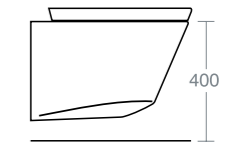

MINCIO

MINCIO BACK-TO-WALL WC

Model	Ref.
Back-to-wall WC bowl - horizontal outlet	U848601
Toilet seat and cover - normal close	U848801
Toilet seat and cover - slow close	U848901

MINCIO WALL HUNG WC

Model	Ref.
Wall hung WC bowl	U848701
Toilet seat and cover - normal close	U848801
Toilet seat and cover - slow close	U848901