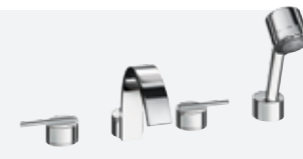

MAZARO 4 HOLE BATH SHOWER MIXER WITH SPOUT

Model Ref.
Dual control 4 hole bath shower mixer with spout and pullout handspray A6477AA
Min pressure 1 bar