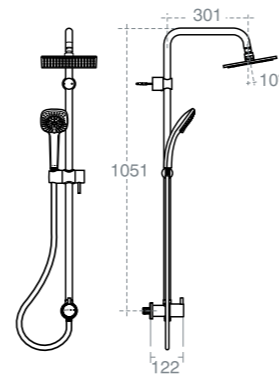

BORBERA DUAL SHOWER SYSTEM

Model Ref.
Dual shower system with 20cm rainshower square for built in mixers **A6479AA**
Min pressure 0.5bar
Removable 12 litres per minute Eco flow regulator in rainshower and 8 litres per minute Eco flow regulator in handspray.
Includes diverter