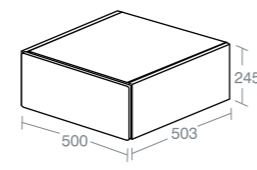

IPPARI 50CM WALL MOUNTED BASE UNIT