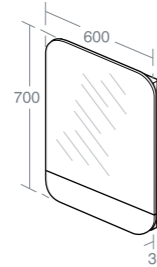

Model	Ref.
60cm antisteam mirror with sensor LED light	
- Dark grey	U8383AS
- Safari	U8383AU
- Metallic effect	U8383KP
- Gloss white	U8383WG

The light is connected to the mains and IP44 approved, activated using sensor movement