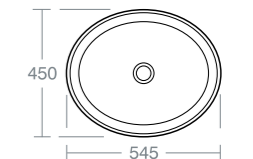

Model
55x45cm vessel basin, no overflow

Ref.
[U828101](#)

For use with a freeflow waste / Basin can be secured with silicon sealant or by using the E0095 fixation set for vessels