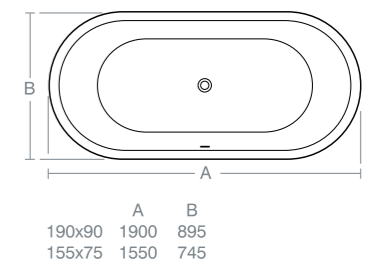

ROTALDO

ROTALDO FREESTANDING BATH

Model	Ref.
190x90cm freestanding bath with clicker waste and slotted overflow	U821501
155x75cm freestanding bath with clicker waste and slotted overflow	U821601

Height: Floor to rim - 600