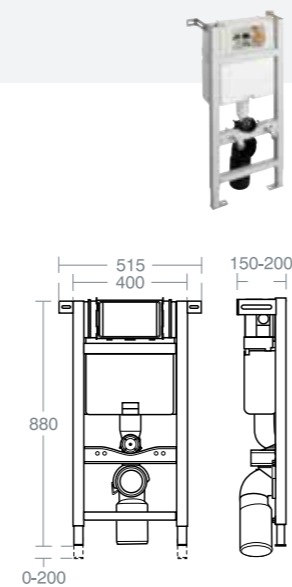

WALL HUNG SUPPORT FRAME

Model	Ref.
Support frame with bolts for wall hung WC pans	E006067

110CM PNEUMATIC FRAME

Model	Ref.
110cm Pneumatic Frame for front flush plate	E932767

88CM PNEUMATIC FRAME

Model	Ref.
88cm Pneumatic Frame for top or front flush plate	E932867