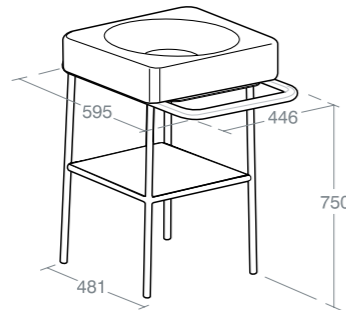

Model
50cm washstand, white

Ref.
[U8327YI](#)

50cm washstand, black

Ref.
[U8327YJ](#)

50cm wooden shelf for Gravina washstand

Ref.
[U832967](#)

For use with Gravina 50cm washbasins

GRAVINA 70CM WASHSTAND