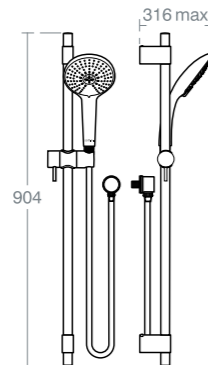

BORBERA L3 SHOWER KIT ROUND

Model Ref.
L3 shower kit round with 90cm slide rail and 180cm smooth hose **B1038AA**
Removable 8 litres per minute
Eco flow regulator
Includes wall elbow