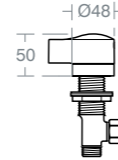

Model	Ref.
Side bodies for bath filling	A6501AA

Requires bath filler such as combined bath filler and overflow E6791AA