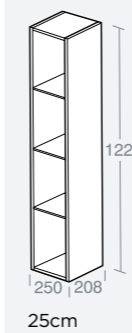

105cm

85cm

70cm

60cm

50cm

35cm

25cm

HALF COLUMN UNIT
AVAILABLE WITH A
DOOR OR OPEN UNIT
Push to open soft close doors