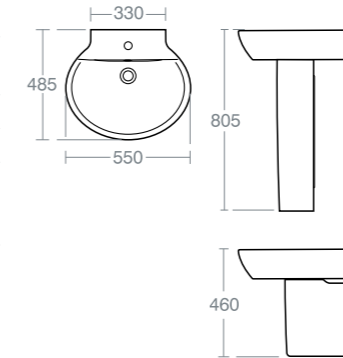

SANTORINI
ELLIPSE 55CM
PEDESTAL BASIN

Model Ref.
Ellipse 55cm pedestal basin with one taphole **E627201**

Full pedestal **E628801**

Semi pedestal **E629001**

Washbasin wall mounted using the E0157 wall fixing set, with semi pedestal fixed to wall with brackets supplied or full pedestal mounted using 2 screws