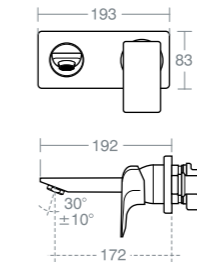

Model	Ref.
Single lever built in basin mixer kit 2	A6518AA
Swivel outlet to direct water stream 5 litres per minute Eco flow regulator fitted Flow straightener also supplied Requires built in kit 1 A5948NU