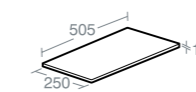

IPPARI

IPPARI 105CM CONSOLE

Model	Ref.
105cm console	
Gloss soft grey	U8408EB
Gloss soft brown	U8408EL
Gloss dark blue	U8408GL
Tobacco	U8408KH
Dark oak	U8408KO
Gloss white	U8408WG

IPPARI 120CM CONSOLE

Model	Ref.
120cm console	
Gloss soft grey	U8409EB
Gloss soft brown	U8409EL
Gloss dark blue	U8409GL
Tobacco	U8409KH
Dark oak	U8409KO
Gloss white	U8409WG

IPPARI 25CM WALL MOUNTED BASE UNIT

Model	Ref.
25cm wall mounted base unit with 1 drawer	
Gloss soft grey	U8419EB
Gloss soft brown	U8419EL
Gloss dark blue	U8419GL
Tobacco	U8419KH
Dark oak	U8419KO
Gloss white	U8419WG

Base units are for positioning underneath basin units or consoles. Depending on the positioning, a 12mm Ippari worktop may be required

IPPARI 35CM WALL MOUNTED BASE UNIT

Model	Ref.
35cm wall mounted base unit with 1 drawer	
Gloss soft grey	U8420EB
Gloss soft brown	U8420EL
Gloss dark blue	U8420GL
Tobacco	U8420KH
Dark oak	U8420KO
Gloss white	U8420WG

Base units are for positioning underneath basin units or consoles. Depending on the positioning, a 12mm Ippari worktop may be required

IPPARI 50CM WALL MOUNTED BASE UNIT

Model	Ref.
50cm wall mounted base unit with 1 drawer	
Gloss soft grey	U8421EB
Gloss soft brown	U8421EL
Gloss dark blue	U8421GL
Tobacco	U8421KH
Dark oak	U8421KO
Gloss white	U8421WG

Base units are for positioning underneath basin units or consoles. Depending on the positioning, a 12mm Ippari worktop may be required

IPPARI

IPPARI 60CM WALL MOUNTED BASE UNIT

Model	Ref.
60cm wall mounted base unit with 1 drawer	
Gloss soft grey	U8422EB
Gloss soft brown	U8422EL
Gloss dark blue	U8422GL
Tobacco	U8422KH
Dark oak	U8422KO
Gloss white	U8422WG

Base units are for positioning underneath basin units or consoles. Depending on the positioning, a 12mm Ippari worktop may be required

IPPARI 70CM WALL MOUNTED BASE UNIT