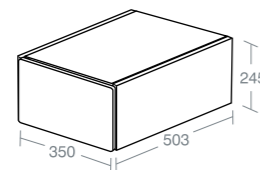

IPPARI 35CM WALL MOUNTED BASE UNIT