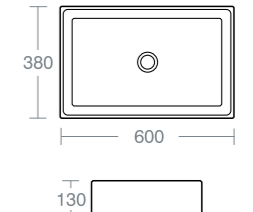

Model	Ref.
60x38cm square vessel basin, no overflow	U829601

For use with a freeflow waste / Basin can be secured with silicon sealant or by using the E0095 fixation set for vessels