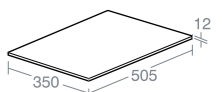

IPPARI

IPPARI 105CM CONSOLE

Model	Ref.
105cm console	
Gloss soft grey	U8408EB
Gloss soft brown	U8408EL
Gloss dark blue	U8408GL
Tobacco	U8408KH
Dark oak	U8408KO
Gloss white	U8408WG

IPPARI 120CM CONSOLE

Model	Ref.
120cm console	
Gloss soft grey	U8409EB
Gloss soft brown	U8409EL
Gloss dark blue	U8409GL
Tobacco	U8409KH
Dark oak	U8409KO
Gloss white	U8409WG

IPPARI 25CM WALL MOUNTED BASE UNIT

Model	Ref.
25cm wall mounted base unit with 1 drawer	
Gloss soft grey	U8419EB
Gloss soft brown	U8419EL
Gloss dark blue	U8419GL
Tobacco	U8419KH
Dark oak	U8419KO
Gloss white	U8419WG

Base units are for positioning underneath basin units or consoles. Depending on the positioning, a 12mm Ippari worktop may be required

IPPARI 35CM WALL MOUNTED BASE UNIT

Model	Ref.
35cm wall mounted base unit with 1 drawer	
Gloss soft grey	U8420EB
Gloss soft brown	U8420EL
Gloss dark blue	U8420GL
Tobacco	U8420KH
Dark oak	U8420KO
Gloss white	U8420WG

Base units are for positioning underneath basin units or consoles. Depending on the positioning, a 12mm Ippari worktop may be required

IPPARI 50CM WALL MOUNTED BASE UNIT

Model	Ref.
50cm wall mounted base unit with 1 drawer	
Gloss soft grey	U8421EB
Gloss soft brown	U8421EL
Gloss dark blue	U8421GL
Tobacco	U8421KH
Dark oak	U8421KO
Gloss white	U8421WG

Base units are for positioning underneath basin units or consoles. Depending on the positioning, a 12mm Ippari worktop may be required

IPPARI

IPPARI 60CM WALL MOUNTED BASE UNIT

Model	Ref.
60cm wall mounted base unit with 1 drawer	
Gloss soft grey	U8422EB
Gloss soft brown	U8422EL
Gloss dark blue	U8422GL
Tobacco	U8422KH
Dark oak	U8422KO
Gloss white	U8422WG

Base units are for positioning underneath basin units or consoles. Depending on the positioning, a 12mm Ippari worktop may be required

IPPARI 70CM WALL MOUNTED BASE UNIT