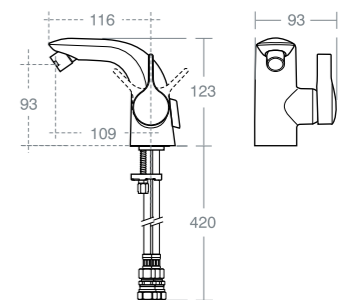

PAGLIA SINGLE LEVER SMALL BIDET MIXER

Model	Ref.
Single lever small bidet mixer with pop up waste	A6497AA
Min pressure 1 bar Swivel outlet