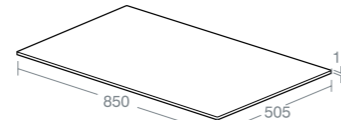

IPPARI

IPPARI 50CM WORKTOP

Model	Ref.
50cm worktop	
Gloss soft grey	U8412EB
Gloss soft brown	U8412EL
Gloss dark blue	U8412GL
Tobacco	U8412KH
Dark oak	U8412KO
Gloss white	U8412WG

Worktops are uncut to allow maximum basin and fitting compatibility and positioning

IPPARI 60CM WORKTOP

Model	Ref.
60cm worktop	
Gloss soft grey	U8413EB
Gloss soft brown	U8413EL
Gloss dark blue	U8413GL
Tobacco	U8413KH
Dark oak	U8413KO
Gloss white	U8413WG

Worktops are uncut to allow maximum basin and fitting compatibility and positioning

IPPARI 70CM WORKTOP

Model	Ref.
70cm worktop	
Gloss soft grey	U8414EB
Gloss soft brown	U8414EL
Gloss dark blue	U8414GL
Tobacco	U8414KH
Dark oak	U8414KO
Gloss white	U8414WG

Worktops are uncut to allow maximum basin and fitting compatibility and positioning

IPPARI 85CM WORKTOP

Model	Ref.
85cm worktop	
Gloss soft grey	U8415EB
Gloss soft brown	U8415EL
Gloss dark blue	U8415GL
Tobacco	U8415KH
Dark oak	U8415KO
Gloss white	U8415WG

Worktops are uncut to allow maximum basin and fitting compatibility and positioning

IPPARI 105CM WORKTOP

Model	Ref.
105cm worktop	
Gloss soft grey	U8416EB
Gloss soft brown	U8416EL
Gloss dark blue	U8416GL
Tobacco	U8416KH
Dark oak	U8416KO
Gloss white	U8416WG

Worktops are uncut to allow maximum basin and fitting compatibility and positioning

IPPARI 120CM WORKTOP

Model	Ref.
120cm worktop	
Gloss soft grey	U8417EB
Gloss soft brown	U8417EL
Gloss dark blue	U8417GL
Tobacco	U8417KH
Dark oak	U8417KO
Gloss white	U8417WG

Worktops are uncut to allow maximum basin and fitting compatibility and positioning

IPPARI

IPPARI 35CM HALF COLUMN UNIT WITH 1 DOOR

Model	Ref.
35cm half column unit with 1 door, left hand	
Gloss soft grey	U8506EB
Gloss soft brown	U8506EL
Gloss dark blue	U8506GL
Tobacco	U8506KH
Dark oak	U8506KO
Gloss white	U8506WG