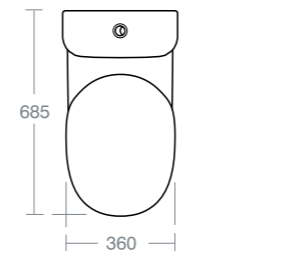

Model	Ref.
Close coupled WC bowl - horizontal outlet	U848401
Close coupled cistern with dual flush valve - 6/4 litre	U848501
Toilet seat and cover - normal close	U848801
Toilet seat and cover - slow close	U848901