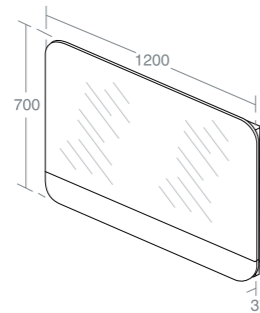

Model	Ref.
120cm antisteam mirror with sensor LED light	
- Dark grey	U8385AS
- Safari	U8385AU
- Metallic effect	U8385KP
- Gloss white	U8385WG

The light is connected to the mains and IP44 approved, activated using sensor movement