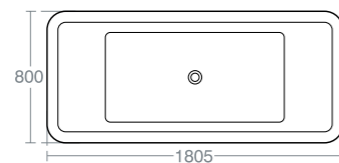

Right Hand Version
Height: Floor to rim - 540

SAVUTTO

SAVUTTO
FREESTANDING BATH

Model
180x80cm freestanding
bath with clicker waste
and slotted overflow

Ref.
U821401

Height: Floor to rim - 610

TIMAVO

TIMAVO
FREESTANDING BATH