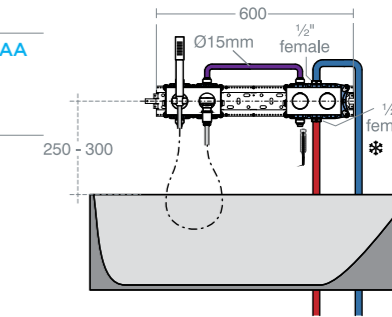

VELINO BATH INDIVIDUAL

Model Ref.
Thermostatic built in shower mixer with spout, diverter and stick handspray **A6676AA**