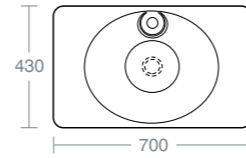

Model
70cm basin with one taphole, no overflow

Ref.
[U832601](#)

For use with a freeflow waste