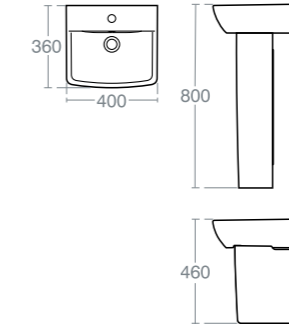

Model Ref.
Bow 40cm hand rinse basin with one taphole **E625801**

Santorini hand rinse pedestal **E628901**

Small semi pedestal **E629101**

Washbasin wall mounted using the E0157 wall fixing set, with semi pedestal fixed to wall with brackets supplied or full pedestal mounted using 2 screws