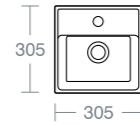

Model Ref.
30cm hand rinse basin with one taphole, no overflow [U829801](#)

For use with a freeflow waste / For wall mounting with fixations provided or countertop installation