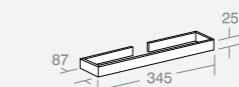

25cm

35cm

FULL COLUMN UNIT
AVAILABLE WITH A
DOOR OR OPEN UNIT
Push to open soft close doors

25cm

35cm

CHROME TOWEL RAIL
AVAILABLE IN THREE STYLES

Bordo

Cubo