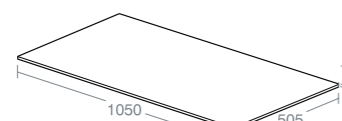

IPPARI

IPPARI 50CM WORKTOP

Model	Ref.
50cm worktop	
Gloss soft grey	U8412EB
Gloss soft brown	U8412EL
Gloss dark blue	U8412GL
Tobacco	U8412KH
Dark oak	U8412KO
Gloss white	U8412WG

Worktops are uncut to allow maximum basin and fitting compatibility and positioning

IPPARI 60CM WORKTOP

Model	Ref.
60cm worktop	
Gloss soft grey	U8413EB
Gloss soft brown	U8413EL
Gloss dark blue	U8413GL
Tobacco	U8413KH
Dark oak	U8413KO
Gloss white	U8413WG

Worktops are uncut to allow maximum basin and fitting compatibility and positioning

IPPARI 70CM WORKTOP

Model	Ref.
70cm worktop	
Gloss soft grey	U8414EB
Gloss soft brown	U8414EL
Gloss dark blue	U8414GL
Tobacco	U8414KH
Dark oak	U8414KO
Gloss white	U8414WG

Worktops are uncut to allow maximum basin and fitting compatibility and positioning

IPPARI 85CM WORKTOP

Model	Ref.
85cm worktop	
Gloss soft grey	U8415EB
Gloss soft brown	U8415EL
Gloss dark blue	U8415GL
Tobacco	U8415KH
Dark oak	U8415KO
Gloss white	U8415WG

Worktops are uncut to allow maximum basin and fitting compatibility and positioning

IPPARI 105CM WORKTOP

Model	Ref.
105cm worktop	
Gloss soft grey	U8416EB
Gloss soft brown	U8416EL
Gloss dark blue	U8416GL
Tobacco	U8416KH
Dark oak	U8416KO
Gloss white	U8416WG

Worktops are uncut to allow maximum basin and fitting compatibility and positioning

IPPARI 120CM WORKTOP

Model	Ref.
120cm worktop	
Gloss soft grey	U8417EB
Gloss soft brown	U8417EL
Gloss dark blue	U8417GL
Tobacco	U8417KH
Dark oak	U8417KO
Gloss white	U8417WG

Worktops are uncut to allow maximum basin and fitting compatibility and positioning

IPPARI

IPPARI 35CM HALF COLUMN UNIT WITH 1 DOOR

Model	Ref.
35cm half column unit with 1 door, left hand	
Gloss soft grey	U8506EB
Gloss soft brown	U8506EL
Gloss dark blue	U8506GL
Tobacco	U8506KH
Dark oak	U8506KO
Gloss white	U8506WG