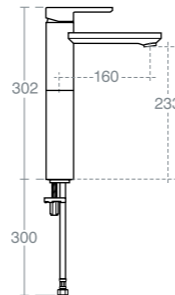

Model	Ref.
Single lever tall basin mixer no waste	A6509AA
Min pressure 0.6bar