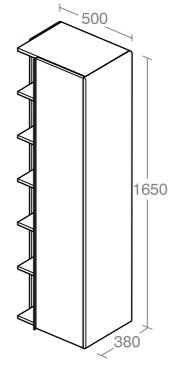

SIMETO FULL COLUMN UNIT - RIGHT HAND DOOR

Model	Ref.
Full column unit with 1 right hand door and open shelves	
■ Gloss dark grey	U8381AS
■ Gloss safari	U8381AU
□ Gloss white	U8381WG
■ Bamboo	U8381WL
■ Inox	U8381KP

Internal light is connected to the mains and IP44 approved. Right hand door is hinged on the right and opens from the left