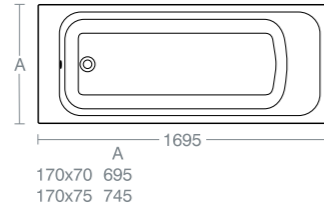

Model	Ref.
Idealform 170x70cm rectangular bath, no tapholes	U808901
Idealform 170x75cm rectangular bath, no tapholes	U809001
Idealform Plus+ 170x70cm rectangular bath, no tapholes	U809301
Idealform Plus+ 170x75cm rectangular bath, no tapholes	U809401

Height floor to rim:
Idealform: 540mm
Idealform Plus+: 560mm

Bath panels	Ref.
Sottinilux 170cm front bath panel	E328401
Sottinilux 70cm end bath panel	E693901
Sottinilux 75cm end bath panel	E328501
Sottinilux Plus+ 170cm front bath panel for Idealform Plus+	E702401
Sottinilux Plus+ 70cm End Bath panel for Idealform Plus+	E702501
Sottinilux Plus+ 75cm end bath panel for Idealform Plus+	E702601