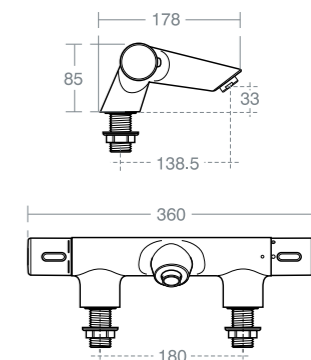

ROSITA DUAL CONTROL 2 HOLE BATH FILLER

Model	Ref.
Dual control 2 hole bath filler	B9699AA