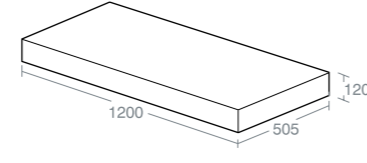

IPPARI

IPPARI 105CM CONSOLE

Model	Ref.
105cm console	
Gloss soft grey	U8408EB
Gloss soft brown	U8408EL
Gloss dark blue	U8408GL
Tobacco	U8408KH
Dark oak	U8408KO
Gloss white	U8408WG

IPPARI 120CM CONSOLE

Model	Ref.
120cm console	
Gloss soft grey	U8409EB
Gloss soft brown	U8409EL
Gloss dark blue	U8409GL
Tobacco	U8409KH
Dark oak	U8409KO
Gloss white	U8409WG

IPPARI 25CM WALL MOUNTED BASE UNIT

Model	Ref.
25cm wall mounted base unit with 1 drawer	
Gloss soft grey	U8419EB
Gloss soft brown	U8419EL
Gloss dark blue	U8419GL
Tobacco	U8419KH
Dark oak	U8419KO
Gloss white	U8419WG

Base units are for positioning underneath basin units or consoles. Depending on the positioning, a 12mm Ippari worktop may be required

IPPARI 35CM WALL MOUNTED BASE UNIT

Model	Ref.
35cm wall mounted base unit with 1 drawer	
Gloss soft grey	U8420EB
Gloss soft brown	U8420EL
Gloss dark blue	U8420GL
Tobacco	U8420KH
Dark oak	U8420KO
Gloss white	U8420WG

Base units are for positioning underneath basin units or consoles. Depending on the positioning, a 12mm Ippari worktop may be required

IPPARI 50CM WALL MOUNTED BASE UNIT

Model	Ref.
50cm wall mounted base unit with 1 drawer	
Gloss soft grey	U8421EB
Gloss soft brown	U8421EL
Gloss dark blue	U8421GL
Tobacco	U8421KH
Dark oak	U8421KO
Gloss white	U8421WG

Base units are for positioning underneath basin units or consoles. Depending on the positioning, a 12mm Ippari worktop may be required

IPPARI

IPPARI 60CM WALL MOUNTED BASE UNIT

Model	Ref.
60cm wall mounted base unit with 1 drawer	
Gloss soft grey	U8422EB
Gloss soft brown	U8422EL
Gloss dark blue	U8422GL
Tobacco	U8422KH
Dark oak	U8422KO
Gloss white	U8422WG

Base units are for positioning underneath basin units or consoles. Depending on the positioning, a 12mm Ippari worktop may be required

IPPARI 70CM WALL MOUNTED BASE UNIT