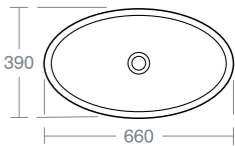

CURONE 66CM OVAL VESSEL BASIN

Model	Ref.
66x39cm vessel basin, no overflow	U829301

For use with a freeflow waste / Basin can be secured with silicon sealant or by using the E0095 fixation set for vessels