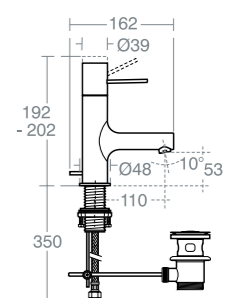

ROSITA

ROSITA
SINGLE LEVER 1 HOLE
BATH SHOWER MIXER

Model	Ref.
Single lever 1 hole bath shower mixer with shower set	B8426AA

ROSITA
THERMOSTATIC 2 HOLE
BATH SHOWER MIXER

Model	Ref.
Thermostatic 2 hole bath shower mixer with shower set	A4299AA
Min pressure 1 bar	

ROSITA
SINGLE LEVER 1 HOLE
BATH FILLER

Model	Ref.
Single lever 1 hole bath filler	B8425AA

ROSITA
SINGLE LEVER
BIDET MIXER

Model	Ref.
Single lever bidet mixer with pop up waste	B8422AA

TRESA

TRESA
SINGLE LEVER
BASIN MIXER

Model	Ref.
Single lever basin mixer with pop up waste	A6459AA
Single lever basin mixer no waste	A6460AA
Min pressure 0.5bar	

TRESA

TRESA
SINGLE LEVER BASIN
MIXER - TUBE SPOUT

Model	Ref.
Single lever basin mixer with tube spout and pop up waste	A6461AA
Single lever basin mixer with tube spout no waste	A6462AA
Min pressure 0.5bar	

TRESA
SHOWER SET WITH
WALL ELBOW

Model	Ref.
Shower set with wall elbow and bracket	A6465AA
Min pressure 0.5bar	

TRESA
DUAL CONTROL 4 HOLE
BATH SHOWER MIXER

Model	Ref.
Dual control 4 hole bath shower mixer with spout and pullout handspray	A6463AA
Dual control 4 hole bath shower mixer no spout with pullout handspray	A6464AA
Min pressure 1 bar	

TRESA
SHOWER SET WITH
PULLOUT HANDSPRAY

Model	Ref.
Shower set with pullout handspray	A6466AA
Min pressure 0.5bar	

VALSURA

TRESA
SINGLE LEVER
BASIN MIXER

TRESA
TRESA SHOWER SET
WITH WALL BRACKET

VALSURA
SMALL BASIN MIXER
WITH POP UP WASTE

Model	Ref.
Shower set with wall bracket	A6467AA
Min pressure 0.5bar	

Model	Ref.
Small basin mixer with pop up waste	A6635AA
Small basin mixer no waste	A6636AA
Min pressure 1 bar