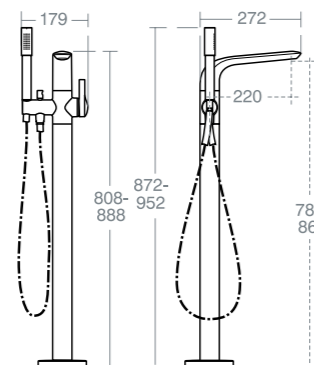

Model	Ref.
Single lever freestanding bath shower mixer with stick handspray kit 2	A6502AA

Min pressure 1.2bar. Requires built in kit 1 A6133NU