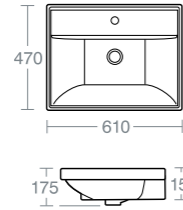

TINELLA 60CM WALL HUNG BASIN

Model	Ref.
60cm wall hung basin with one taphole	U826401
Towel bar 60cm for Tinella 60cm wall hung basins	U8335AA

For wall hanging only with fixation set provided

TINELLA 90CM WALL HUNG BASIN