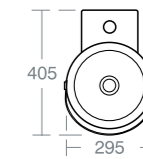

Model
30cm vessel basin with one taphole, no overflow

Ref.
U828801

For use with a freeflow waste, Basin wall mounted with fixations provided