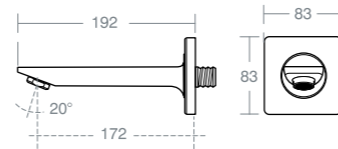

LAMBRO BATH SPOUT WALL MOUNTED

Model Ref.
Bath spout wall mounted 17cm projection A6523AA
Swivel outlet to direct water stream