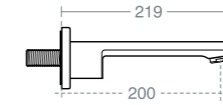

CIANE

CIANE BATH SPOUT WALL MOUNTED

Model	Ref.
Bath spout wall mounted 20cm projection	A6514AA

LAMBRO

LAMBRO SINGLE LEVER BASIN MIXER

Model	Ref.
Single lever basin mixer with pop up waste	A6515AA
Single lever basin mixer no waste	A6516AA
Swivel outlet to direct water stream 5 litres per minute Eco flow regulator fitted Flow straightener also supplied	