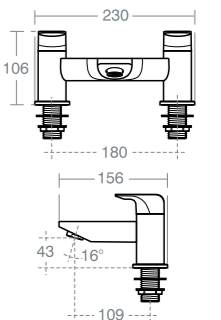

Model	Ref.
Dual control 2 hole bath filler	A6520AA