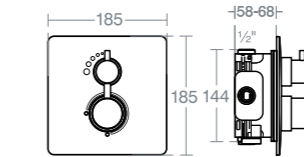

Model	Ref.
Thermostatic built in shower mixer square	A6456AA
Requires a suitable outlet such as Borbera M3 shower kit B1043AA