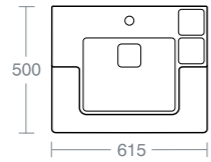

SIMETO

SIMETO
UNO 62CM
VANITY BASIN

Model Ref.
Uno 62cm vanity basin with one taphole **U837501**

For use with the Simeto 60cm basin unit. Washbasin comes with luxury ceramic waste covers / For use with pop up or freeflow wastes

Model Ref.
Uno 92cm vanity basin with one taphole **U837601**

For use with the Simeto 90cm basin unit. Washbasin comes with luxury ceramic waste covers / For use with pop up or freeflow wastes

Model Ref.
Uno 122cm double vanity basin with two tapholes **U837701**

For use with the Simeto 120cm basin unit. Washbasin comes with luxury ceramic waste covers / For use with pop up or freeflow wastes

Model Ref.
Due 64cm vanity basin with one taphole **U837201**

For use with the Simeto 60cm basin unit

Model Ref.
Due 94cm vanity basin with one taphole **U837301**

For use with the Simeto 90cm basin unit

Model Ref.
Due 124cm double vanity basin with two tapholes **U837401**

For use with the Simeto 120cm basin unit

STILARO

STILARO
72CM VESSEL BASIN

Model Ref.
72cm vessel basin, no overflow **U828301**

For use with a freeflow waste / Recommended for use with the E0095 fixation for vessel basins

Model Ref.
90cm vessel basin, no overflow **U828401**

For use with a freeflow waste / Recommended for use with the E0095 fixation for vessel basin

Model Ref.
109cm vessel basin, no overflow **U828501**

For use with a freeflow waste / Recommended for use with the E0095 fixation for vessel basins

STIRONE

STIRONE
35CM VESSEL BASIN

Model Ref.
35cm vessel basin no overflow **U829001**

For use with a freeflow waste / Basin can be secured with silicon sealant or by using the E0095 fixation set for vessels

Model Ref.
45cm vessel basin no overflow **U829101**

For use with a freeflow waste / Basin can be secured with silicon sealant or by using the E0095 fixation set for vessels