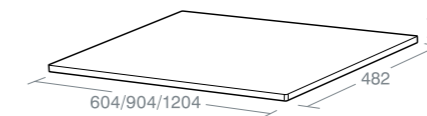

SIMETO WORKTOP

Model	Ref.
60cm worktop	U8388WG
90cm worktop	U8389WG
120cm worktop	U8390WG

Used in conjunction with the 60cm Basin unit for vessel installation. Worktops are uncut to allow maximum basin and fitting compatibility and positioning