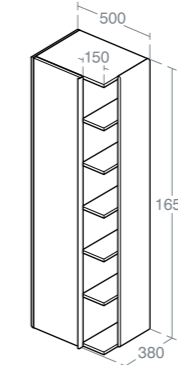

SIMETO

SIMETO FULL COLUMN UNIT - LEFT HAND DOOR

Model	Ref.
Full column unit with 1 left hand door and open shelves	
■ Gloss dark grey	U8382AS
■ Gloss safari	U8382AU
□ Gloss white	U8382WG
■ Bamboo	U8382WL
■ Inox	U8382KP

Internal light is connected to the mains and IP44 approved. Left hand door is hinged on the left and opens from the right