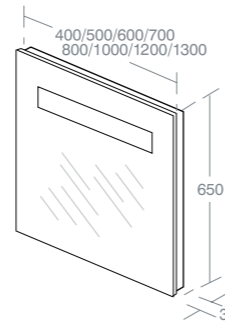

MAGRA MIRRORS WITH INTEGRATED LIGHT

Model	Ref.
W40cm	U8043BH
W50cm	U8044BH
W60cm	U8045BH
W70cm	U8046BH
W80cm	U8047BH
W100cm	U8048BH
W120cm	U8049BH
W130cm	U8050BH

The light is connected to the mains and IP44 approved