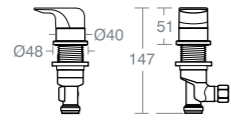

LAMBRO SIDE BODIES FOR BATH FILLING

Model Ref.
Side bodies for bath filling A6522AA
Requires bath filler such as Lambro spout A6523AA or combined bath filler and overflow E6791AA