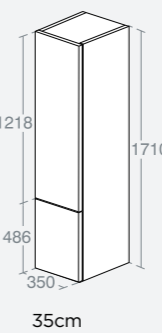

25cm

35cm

FULL COLUMN UNIT
AVAILABLE WITH A
DOOR OR OPEN UNIT
Push to open soft close doors

25cm

35cm

CHROME TOWEL RAIL
AVAILABLE IN THREE STYLES

Bordo

Cubo