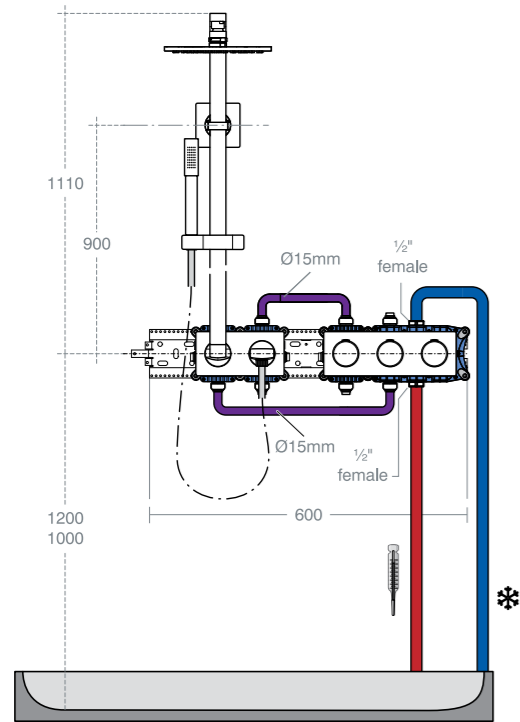

VELINO

VELINO SHOWER LUXURIOUS

Model Ref.
Thermostatic built in shower mixer with two flow controls, rainshower, fixed riser and stick handspray **A6674AA**