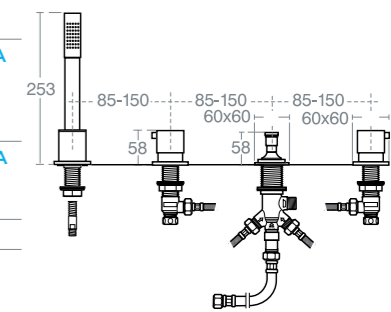

TRESA
SHOWER SET WITH
WALL ELBOW

Model	Ref.
Shower set with wall elbow and bracket	A6465AA
Min pressure 0.5bar	

TRESA
DUAL CONTROL 4 HOLE
BATH SHOWER MIXER

Model	Ref.
Dual control 4 hole bath shower mixer with spout and pullout handspray	A6463AA
Dual control 4 hole bath shower mixer no spout with pullout handspray	A6464AA
Min pressure 1 bar	