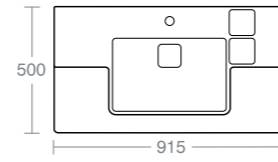

Model Ref.
Uno 92cm vanity basin with one taphole **U837601**

For use with the Simeto 90cm basin unit. Washbasin comes with luxury ceramic waste covers / For use with pop up or freeflow wastes