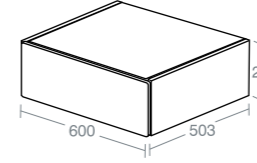

Model	Ref.
60cm wall mounted base unit with 1 drawer	
Gloss soft grey	U8422EB
Gloss soft brown	U8422EL
Gloss dark blue	U8422GL
Tobacco	U8422KH
Dark oak	U8422KO
Gloss white	U8422WG

Base units are for positioning underneath basin units or consoles. Depending on the positioning, a 12mm Ippari worktop may be required