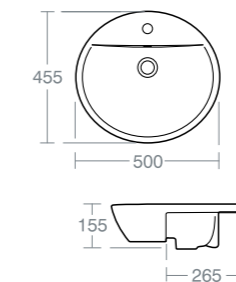

Model Ref.
Ellipse 50cm semi countertop basin with one taphole **E627301**

Washbasin fixed to countertop with securing clips provided, joint sealed with waterproof sealant