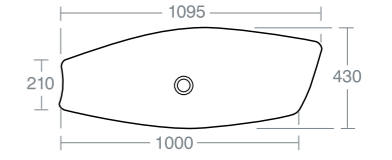

STILARO
109CM VESSEL BASIN

Model Ref.
109cm vessel basin, no overflow **U828501**

For use with a freeflow waste / Recommended for use with the E0095 fixation for vessel basins