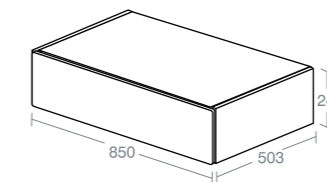

IPPARI 85CM WALL MOUNTED BASE UNIT

Model	Ref.
85cm wall mounted base unit with 1 drawer	
Gloss soft grey	U8424EB
Gloss soft brown	U8424EL
Gloss dark blue	U8424GL
Tobacco	U8424KH
Dark oak	U8424KO
Gloss white	U8424WG

Base units are for positioning underneath basin units or consoles. Depending on the positioning, a 12mm Ippari worktop may be required