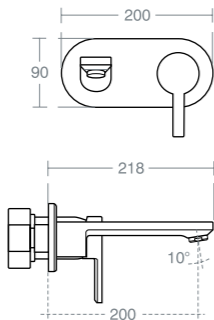

Model	Ref.
Single lever built in basin mixer kit 2	A6510AA
Min pressure 0.5bar. Requires built in kit 1 A5948NU