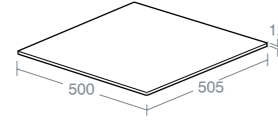

IPPARI

IPPARI 50CM WORKTOP

Model	Ref.
50cm worktop	
Gloss soft grey	U8412EB
Gloss soft brown	U8412EL
Gloss dark blue	U8412GL
Tobacco	U8412KH
Dark oak	U8412KO
Gloss white	U8412WG

Worktops are uncut to allow maximum basin and fitting compatibility and positioning

IPPARI 60CM WORKTOP

Model	Ref.
60cm worktop	
Gloss soft grey	U8413EB
Gloss soft brown	U8413EL
Gloss dark blue	U8413GL
Tobacco	U8413KH
Dark oak	U8413KO
Gloss white	U8413WG

Worktops are uncut to allow maximum basin and fitting compatibility and positioning

IPPARI 70CM WORKTOP

Model	Ref.
70cm worktop	
Gloss soft grey	U8414EB
Gloss soft brown	U8414EL
Gloss dark blue	U8414GL
Tobacco	U8414KH
Dark oak	U8414KO
Gloss white	U8414WG

Worktops are uncut to allow maximum basin and fitting compatibility and positioning

IPPARI 85CM WORKTOP

Model	Ref.
85cm worktop	
Gloss soft grey	U8415EB
Gloss soft brown	U8415EL
Gloss dark blue	U8415GL
Tobacco	U8415KH
Dark oak	U8415KO
Gloss white	U8415WG

Worktops are uncut to allow maximum basin and fitting compatibility and positioning

IPPARI 105CM WORKTOP

Model	Ref.
105cm worktop	
Gloss soft grey	U8416EB
Gloss soft brown	U8416EL
Gloss dark blue	U8416GL
Tobacco	U8416KH
Dark oak	U8416KO
Gloss white	U8416WG

Worktops are uncut to allow maximum basin and fitting compatibility and positioning

IPPARI 120CM WORKTOP

Model	Ref.
120cm worktop	
Gloss soft grey	U8417EB
Gloss soft brown	U8417EL
Gloss dark blue	U8417GL
Tobacco	U8417KH
Dark oak	U8417KO
Gloss white	U8417WG

Worktops are uncut to allow maximum basin and fitting compatibility and positioning

IPPARI

IPPARI 35CM HALF COLUMN UNIT WITH 1 DOOR

Model	Ref.
35cm half column unit with 1 door, left hand	
Gloss soft grey	U8506EB
Gloss soft brown	U8506EL
Gloss dark blue	U8506GL
Tobacco	U8506KH
Dark oak	U8506KO
Gloss white	U8506WG