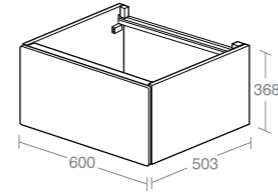

Model	Ref.
60cm wall mounted basin unit with 1 drawer	
Gloss soft grey	U8395EB
Gloss soft brown	U8395EL
Gloss dark blue	U8395GL
Tobacco	U8395KH
Dark oak	U8395KO
Gloss white	U8395WG

Use with Ippari 12mm Worktop for installation with vessels