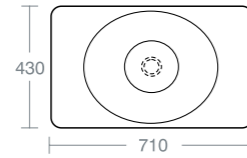

GRAVINA

GRAVINA 70CM BASIN

Model
70cm basin, no taphole, no overflow

Ref.
[U832501](#)

For use with a freeflow waste

GRAVINA 70CM BASIN - ONE TAPHOLE

Model
70cm basin with one taphole, no overflow

Ref.
[U832601](#)