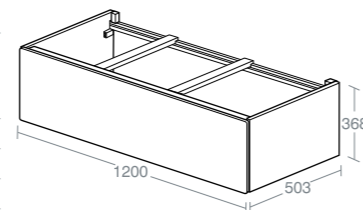

Model	Ref.
120cm wall mounted basin unit with 1 drawer	
Gloss soft grey	U8399EB
Gloss soft brown	U8399EL
Gloss dark blue	U8399GL
Tobacco	U8399KH
Dark oak	U8399KO
Gloss white	U8399WG

Use with Ippari 12mm Worktop for installation with vessels