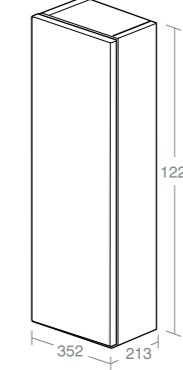

IPPARI

IPPARI 35CM HALF COLUMN UNIT WITH 1 DOOR

Model	Ref.
35cm half column unit with 1 door, left hand	
Gloss soft grey	U8506EB
Gloss soft brown	U8506EL
Gloss dark blue	U8506GL
Tobacco	U8506KH
Dark oak	U8506KO
Gloss white	U8506WG

Left handed door is hinged on the left and opens from the right

Model	Ref.
35cm half column unit with 1 door, right hand	
Gloss soft grey	U8400EB
Gloss soft brown	U8400EL
Gloss dark blue	U8400GL
Tobacco	U8400KH
Dark oak	U8400KO
Gloss white	U8400WG

Right handed door is hinged on the right and opens from the left