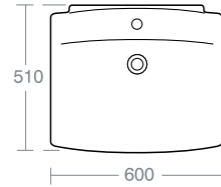

CAFFARO

CAFFARO 60CM PEDESTAL BASIN

Model	Ref.
60cm pedestal basin with one taphole	U848001
Semi pedestal for 60cm	U848101

Basin screwed to wall with the E015767 fixation set and semi ped fixed to wall with brackets supplied