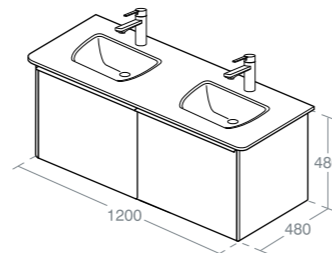

SIMETO 120CM WALL MOUNTED BASIN UNIT

Model	Ref.
120cm wall mounted basin unit with 2 drawers and 2 internal drawers	
■ Gloss dark grey	U8380AS
■ Gloss safari	U8380AU
□ Gloss white	U8380WG
■ Bamboo	U8380WL
■ Inox	U8380KP