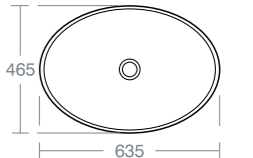

Model
63x45cm vessel basin, no overflow

Ref.
[U827501](#)

For use with a freeflow waste / Basin can be secured with silicon sealant or by using the E0095 fixation set for vessels