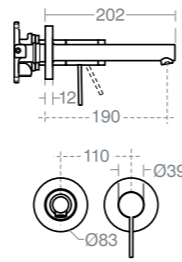

Model	Ref.
Single lever built in basin mixer kit 2	A6639AA
Min pressure 1 bar. Requires built in kit 1 A5948NU