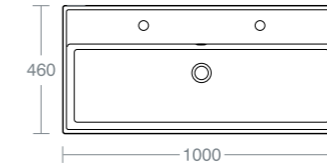

Model Ref.
100cm basin with two tapholes [U831501](#)

Towel bar 98cm for Vomano 100cm wall mounted basins [U8338AA](#)

For wall mounting with fixations provided or countertop installation