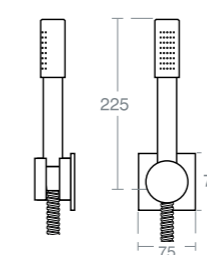

VALSURA

TRESA
SINGLE LEVER
BASIN MIXER

TRESA
TRESA SHOWER SET
WITH WALL BRACKET

VALSURA
SMALL BASIN MIXER
WITH POP UP WASTE

Model	Ref.
Shower set with wall bracket	A6467AA
Min pressure 0.5bar	

Model	Ref.
Small basin mixer with pop up waste	A6635AA
Small basin mixer no waste	A6636AA
Min pressure 1 bar