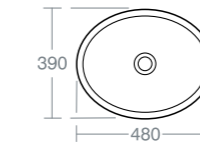

CURONE

CURONE 48CM OVAL VESSEL BASIN

Model	Ref.
48x39cm vessel basin, no overflow	U829201

For use with a freeflow waste / Basin can be secured with silicon sealant or by using the E0095 fixation set for vessels