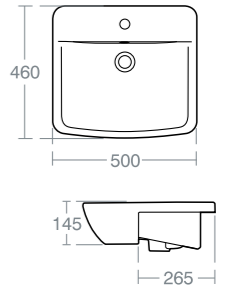

Model Ref.
Bow 50cm semi countertop basin with one taphole **E625901**

Washbasin fixed to countertop with securing clips provided, joint sealed with waterproof sealant