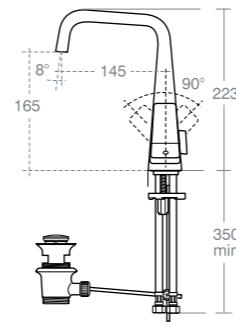

MELITO SINGLE LEVER BASIN MIXER - FLAT SPOUT

Model	Ref.
Single lever basin mixer with flat spout and pop up waste	A6482AA
Single lever basin mixer with flat spout no waste	A6483AA
Min pressure 1 bar