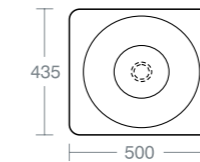

GRAVINA

GRAVINA 50CM BASIN

Model	Ref.
50cm basin, no taphole, no overflow	U832301

For use with a freeflow waste