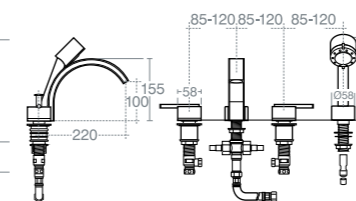

MAZARO 4 HOLE BATH SHOWER MIXER WITH SPOUT

Model Ref.
Dual control 4 hole bath shower mixer with spout and pullout handspray A6477AA
Min pressure 1 bar