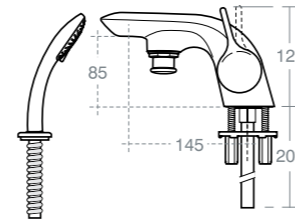

Model	Ref.
Single lever 2 hole bath shower mixer with pullout handspray	A6499AA