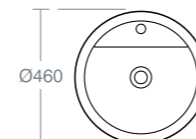

CAFFARO

CAFFARO 60CM PEDESTAL BASIN

Model	Ref.
60cm pedestal basin with one taphole	U848001
Semi pedestal for 60cm	U848101

Basin screwed to wall with the E015767 fixation set and semi ped fixed to wall with brackets supplied

CAFFARO 60CM VESSEL BASIN

Model	Ref.
60cm vessel basin with one taphole	U848201

Fixed to countertop using the E0095 fixation set for vessel basins or screwed to wall using the E0157 basin fixing set

CAFFARO 45CM HAND RINSE BASIN

Model	Ref.
45cm hand rinse basin with one taphole	U848301

Fixed to countertop using the E0095 fixation set for vessel basins or screwed to wall using the E0157 basin fixing set

CANNOBINO

CANNOBINO 46CM EXTRA DEEP VESSEL BASIN

Model	Ref.
46cm extra deep vessel basin	U827001

Basin can be secured with silicon sealant or by using the E0095 fixation set for vessels

CANNOBINO 46CM EXTRA DEEP VESSEL BASIN - ONE TAPHOLE

Model	Ref.
46cm extra deep vessel basin with one taphole	U827101

Basin can be secured with silicon sealant or by using the E0095 fixation set for vessels

CANNOBINO

CANNOBINO 64CM EXTRA DEEP VESSEL BASIN

Model	Ref.
64cm extra deep vessel basin	U827201

Basin can be secured with silicon sealant or by using the E0095 fixation set for vessels

CANNOBINO 64CM EXTRA DEEP VESSEL BASIN - ONE TAPHOLE

Model	Ref.
64cm extra deep vessel basin with one taphole	U827301

Basin can be secured with silicon sealant or by using the E0095 fixation set for vessels

CURONE

CURONE 48CM OVAL VESSEL BASIN

Model	Ref.
48x39cm vessel basin, no overflow	U829201

For use with a freeflow waste / Basin can be secured with silicon sealant or by using the E0095 fixation set for vessels

CURONE 66CM OVAL VESSEL BASIN