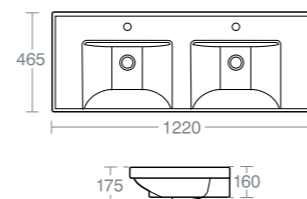

Model	Ref.
120cm wall hung double basin with two tapholes	U826801
112cm towel bar	U8339AA

For wall hanging only with fixation set provided