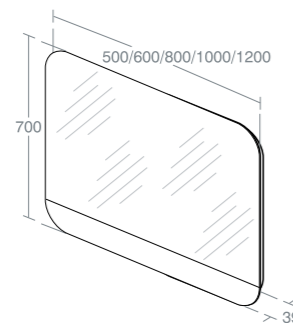

Model	Ref.
With antisteam, LED light and sensor - metallic effect	
W50cm*	U8465KP
W60cm	U8466KP
W80cm	U8467KP
W100cm	U8468KP
W120cm	U8469KP

*50cm mirror does not feature antisteam. Sensor activated light. The light is connect to the mains and IP44 approved