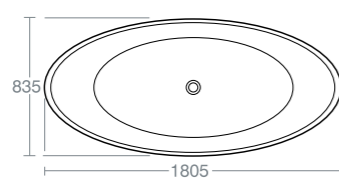

Model
180x84cm freestanding
bath with clicker waste
and slotted overflow

Ref.
U821001