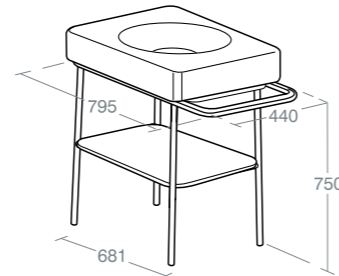

Model
70cm washstand, white

Ref.
[U8328YI](#)

70cm washstand, black

Ref.
[U8328YJ](#)

70cm wooden shelf for Gravina washstand

Ref.
[U833067](#)

For use with Gravina 70cm washbasins