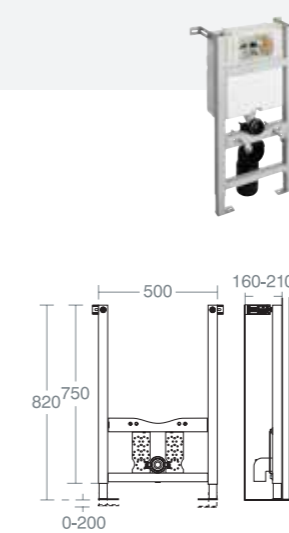

DUAL FLUSH PLATE

Model	Ref.
Karisma dual flush plate - Chrome plated (for conceala cisterns)	E4463AA
Karisma dual flush plate - Satin finish (for conceala cisterns)	E4463GN

WCs

82CM PNEUMATIC FRAME

Model	Ref.
82cm Pneumatic Frame for Front flush plate	E932967