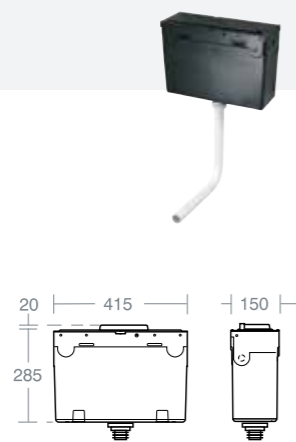

WCs

CONCEALA CISTERN

Model	Ref.
Top inlet cistern - pneumatic dual flush valve - no flushplate - 6/4 litre dual flush	S362467
Conceala 2 side inlet cistern - pneumatic dual flush valve - no flushplate - 4 / 2.6 or 4.5/3 litre flush	S364367
Conceala 2 universal height, bottom inlet cistern - pneumatic dual flush valve - no flushplate - 6 /4 litre flush	S362567
Conceala 2 universal height bottom inlet cistern - pneumatic dual flush valve, delayed fill - no flushplate - 4.5/3 or 4/2.6 litre flush	S363667

DUAL FLUSH PLATE

Model	Ref.
Karisma dual flush plate - Chrome plated (for conceala cisterns)	E4463AA
Karisma dual flush plate - Satin finish (for conceala cisterns)	E4463GN