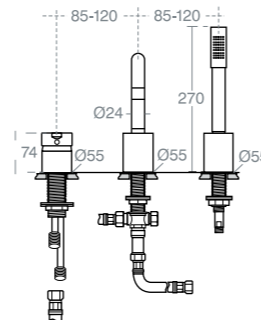

Model	Ref.
Single lever 3 hole bath shower mixer with spout and pullout handspray	A6511AA
Min pressure 1.5bar	

Model	Ref.
Single lever 3 hole bath shower mixer no spout with pullout handspray	A6513AA
Min pressure 1.5bar. Requires bath filler such as combined bath filler and overflow E6791AA