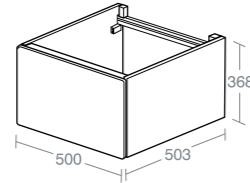

Model	Ref.
50cm wall mounted basin unit with 1 drawer	
Gloss soft grey	U8394EB
Gloss soft brown	U8394EL
Gloss dark blue	U8394GL
Tobacco	U8394KH
Dark oak	U8394KO
Gloss white	U8394WG

Use with Ippari 12mm Worktop for installation with vessels