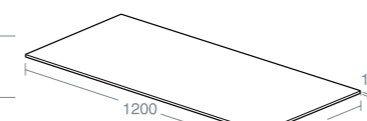

IPPARI

IPPARI 50CM WORKTOP

Model	Ref.
50cm worktop	
Gloss soft grey	U8412EB
Gloss soft brown	U8412EL
Gloss dark blue	U8412GL
Tobacco	U8412KH
Dark oak	U8412KO
Gloss white	U8412WG

Worktops are uncut to allow maximum basin and fitting compatibility and positioning

IPPARI 60CM WORKTOP

Model	Ref.
60cm worktop	
Gloss soft grey	U8413EB
Gloss soft brown	U8413EL
Gloss dark blue	U8413GL
Tobacco	U8413KH
Dark oak	U8413KO
Gloss white	U8413WG

Worktops are uncut to allow maximum basin and fitting compatibility and positioning

IPPARI 70CM WORKTOP

Model	Ref.
70cm worktop	
Gloss soft grey	U8414EB
Gloss soft brown	U8414EL
Gloss dark blue	U8414GL
Tobacco	U8414KH
Dark oak	U8414KO
Gloss white	U8414WG

Worktops are uncut to allow maximum basin and fitting compatibility and positioning

IPPARI 85CM WORKTOP

Model	Ref.
85cm worktop	
Gloss soft grey	U8415EB
Gloss soft brown	U8415EL
Gloss dark blue	U8415GL
Tobacco	U8415KH
Dark oak	U8415KO
Gloss white	U8415WG

Worktops are uncut to allow maximum basin and fitting compatibility and positioning

IPPARI 105CM WORKTOP

Model	Ref.
105cm worktop	
Gloss soft grey	U8416EB
Gloss soft brown	U8416EL
Gloss dark blue	U8416GL
Tobacco	U8416KH
Dark oak	U8416KO
Gloss white	U8416WG

Worktops are uncut to allow maximum basin and fitting compatibility and positioning

IPPARI 120CM WORKTOP

Model	Ref.
120cm worktop	
Gloss soft grey	U8417EB
Gloss soft brown	U8417EL
Gloss dark blue	U8417GL
Tobacco	U8417KH
Dark oak	U8417KO
Gloss white	U8417WG

Worktops are uncut to allow maximum basin and fitting compatibility and positioning

IPPARI

IPPARI 35CM HALF COLUMN UNIT WITH 1 DOOR

Model	Ref.
35cm half column unit with 1 door, left hand	
Gloss soft grey	U8506EB
Gloss soft brown	U8506EL
Gloss dark blue	U8506GL
Tobacco	U8506KH
Dark oak	U8506KO
Gloss white	U8506WG