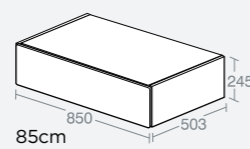

CONSOLE
AVAILABLE IN 6 SIZES
120mm Deep Basin Shelf

120cm

105cm

85cm

70cm

60cm

50cm

**WALL MOUNTED
BASE UNIT**
AVAILABLE IN 6 SIZES
Push to open soft close drawer