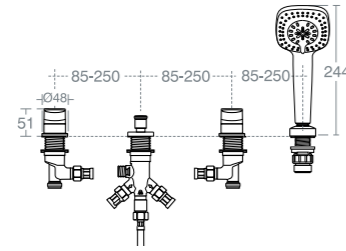

LAMBRO DUAL CONTROL 2 HOLE BATH FILLER

Model	Ref.
Dual control 2 hole bath filler	A6520AA

LAMBRO

LAMBRO DUAL CONTROL 4 HOLE BATH SHOWER MIXER

Model Ref.
Dual control 4 hole bath shower mixer no spout with pullout handspray A6521AA
Includes water collection system for hose and handspray. Requires bath filler such as combined bath filler and overflow E6791AA