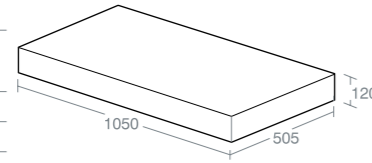

IPPARI 85CM CONSOLE

Model	Ref.
85cm console	
Gloss soft grey	U8407EB
Gloss soft brown	U8407EL
Gloss dark blue	U8407GL
Tobacco	U8407KH
Dark oak	U8407KO
Gloss white	U8407WG

IPPARI

IPPARI 105CM CONSOLE

Model	Ref.
105cm console	
Gloss soft grey	U8408EB
Gloss soft brown	U8408EL
Gloss dark blue	U8408GL
Tobacco	U8408KH
Dark oak	U8408KO
Gloss white	U8408WG