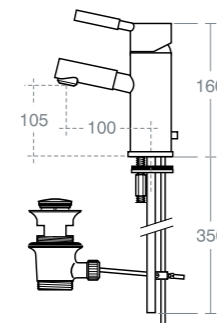

Model	Ref.
Single lever basin mixer with pop up waste	A6459AA
Single lever basin mixer no waste	A6460AA
Min pressure 0.5bar