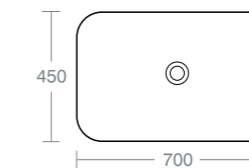

Model
70cm rectangular vessel basin, no overflow

Ref.
U832101

For use with a freeflow waste / Basin can be secured with silicon sealant or by using the E0095 fixation set for vessels