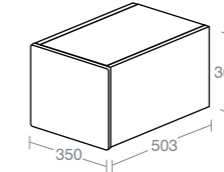

Model	Ref.
35cm wall mounted side unit with 1 drawer	
Gloss soft grey	U8418EB
Gloss soft brown	U8418EL
Gloss dark blue	U8418GL
Tobacco	U8418KH
Dark oak	U8418KO
Gloss white	U8418WG

Use with Ippari 12mm Worktop. To be used alongside basin units