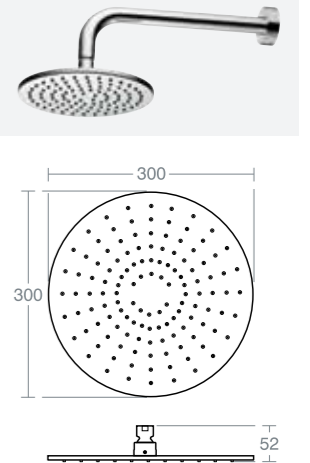

BORBERA RAINSHOWER ROUND

Model Ref.
20cm rainshower round **B1039AA**
no arm
30cm rainshower round **B1041AA**
no arm
Requires a shower arm from the following:
B9444AA wall arm 30cm
B9445AA wall arm 40cm
B9446AA ceiling arm 15cm
Removable 12 litres per minute
Eco flow regulator