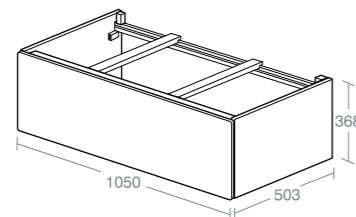

Model	Ref.
105cm wall mounted basin unit with 1 drawer	
Gloss soft grey	U8398EB
Gloss soft brown	U8398EL
Gloss dark blue	U8398GL
Tobacco	U8398KH
Dark oak	U8398KO
Gloss white	U8398WG

Use with Ippari 12mm Worktop for installation with vessels