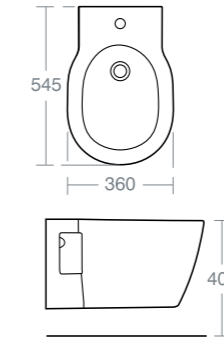

SANTORINI

SANTORINI WALL HUNG BIDET

Model	Ref.
Wall hung bidet, one taphole	E775701