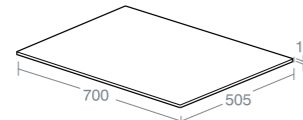

IPPARI

IPPARI 50CM WORKTOP

Model	Ref.
50cm worktop	
Gloss soft grey	U8412EB
Gloss soft brown	U8412EL
Gloss dark blue	U8412GL
Tobacco	U8412KH
Dark oak	U8412KO
Gloss white	U8412WG

Worktops are uncut to allow maximum basin and fitting compatibility and positioning

IPPARI 60CM WORKTOP

Model	Ref.
60cm worktop	
Gloss soft grey	U8413EB
Gloss soft brown	U8413EL
Gloss dark blue	U8413GL
Tobacco	U8413KH
Dark oak	U8413KO
Gloss white	U8413WG

Worktops are uncut to allow maximum basin and fitting compatibility and positioning

IPPARI 70CM WORKTOP

Model	Ref.
70cm worktop	
Gloss soft grey	U8414EB
Gloss soft brown	U8414EL
Gloss dark blue	U8414GL
Tobacco	U8414KH
Dark oak	U8414KO
Gloss white	U8414WG

Worktops are uncut to allow maximum basin and fitting compatibility and positioning

IPPARI 85CM WORKTOP

Model	Ref.
85cm worktop	
Gloss soft grey	U8415EB
Gloss soft brown	U8415EL
Gloss dark blue	U8415GL
Tobacco	U8415KH
Dark oak	U8415KO
Gloss white	U8415WG

Worktops are uncut to allow maximum basin and fitting compatibility and positioning

IPPARI 105CM WORKTOP

Model	Ref.
105cm worktop	
Gloss soft grey	U8416EB
Gloss soft brown	U8416EL
Gloss dark blue	U8416GL
Tobacco	U8416KH
Dark oak	U8416KO
Gloss white	U8416WG

Worktops are uncut to allow maximum basin and fitting compatibility and positioning

IPPARI 120CM WORKTOP

Model	Ref.
120cm worktop	
Gloss soft grey	U8417EB
Gloss soft brown	U8417EL
Gloss dark blue	U8417GL
Tobacco	U8417KH
Dark oak	U8417KO
Gloss white	U8417WG

Worktops are uncut to allow maximum basin and fitting compatibility and positioning

IPPARI

IPPARI 35CM HALF COLUMN UNIT WITH 1 DOOR

Model	Ref.
35cm half column unit with 1 door, left hand	
Gloss soft grey	U8506EB
Gloss soft brown	U8506EL
Gloss dark blue	U8506GL
Tobacco	U8506KH
Dark oak	U8506KO
Gloss white	U8506WG