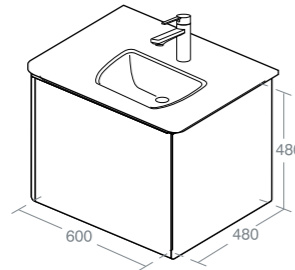

Inox Brushed metal finish

SIMETO 60CM WALL MOUNTED BASIN UNIT

Model	Ref.
60cm wall mounted basin unit with 1 drawer and 1 internal drawer	
■ Gloss dark grey	U8378AS
■ Gloss safari	U8378AU
□ Gloss white	U8378WG
■ Bamboo	U8378WL
■ Inox	U8378KP