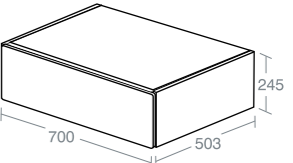

Model	Ref.
70cm wall mounted base unit with 1 drawer	
Gloss soft grey	U8423EB
Gloss soft brown	U8423EL
Gloss dark blue	U8423GL
Tobacco	U8423KH
Dark oak	U8423KO
Gloss white	U8423WG

Base units are for positioning underneath basin units or consoles. Depending on the positioning, a 12mm Ippari worktop may be required