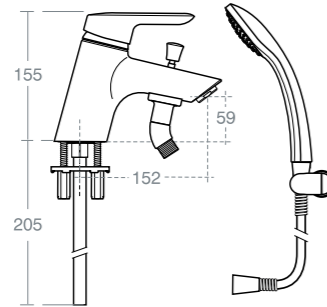

ROSITA DUAL CONTROL 2 HOLE BATH FILLER

Model	Ref.
Dual control 2 hole bath filler	B9699AA

ROSITA

ROSITA
SINGLE LEVER 1 HOLE
BATH SHOWER MIXER

Model	Ref.
Single lever 1 hole bath shower mixer with shower set	B8426AA