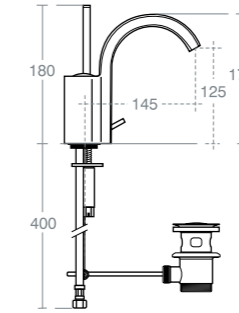

MAZARO

MAZARO SINGLE LEVER SMALL BASIN MIXER

Model Ref.
Single lever basin mixer with curved spout and pop up waste A6470AA
Single lever basin mixer with curved spout no waste A6471AA
Min pressure 2bar