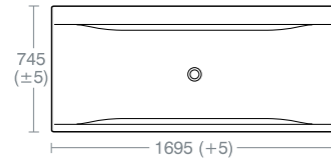

SANTORINI

SANTORINI DOUBLE ENDED RECTANGULAR BATH

Model	Ref.
Idealform Plus+ 170x75cm double ended rectangular bath, no tapholes	E700701

Height: Floor to rim - 540

Bath panels	Ref.
Sottinilux Plus+ 170cm front bath panel	E702401
Sottinilux Plus+ 75cm end bath panel	E702601