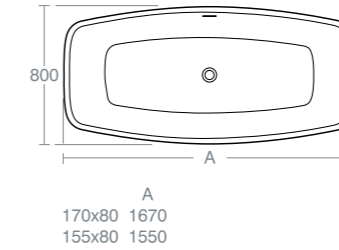

CROSTOLO

CROSTOLO FREESTANDING BATH

Model	Ref.
170x80cm freestanding bath with clicker waste and slotted overflow	U821201
155x80cm freestanding bath with clicker waste and slotted overflow	U821301

Height: Floor to rim - 570