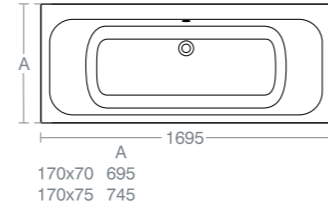

COSIA

COSIA RECTANGULAR BATH

Model	Ref.
Idealform 170x70cm rectangular bath, no tapholes	U808901
Idealform 170x75cm rectangular bath, no tapholes	U809001
Idealform Plus+ 170x70cm rectangular bath, no tapholes	U809301
Idealform Plus+ 170x75cm rectangular bath, no tapholes	U809401

Height floor to rim:
Idealform: 540mm
Idealform Plus+: 560mm

Bath panels	Ref.
Sottinilux 170cm front bath panel	E328401
Sottinilux 70cm end bath panel	E693901
Sottinilux 75cm end bath panel	E328501
Sottinilux Plus+ 170cm front bath panel for Idealform Plus+	E702401
Sottinilux Plus+ 70cm End Bath panel for Idealform Plus+	E702501
Sottinilux Plus+ 75cm end bath panel for Idealform Plus+	E702601

COSIA DOUBLE ENDED RECTANGULAR BATH

Model	Ref.
Idealform 170x70cm double ended rectangular bath, no tapholes	U809101
Idealform 170x75cm double ended rectangular bath, no tapholes	U809201
Idealform Plus+ 170x70cm double ended bath, no tapholes	U809501
Idealform Plus+ 170x75cm double ended bath, no tapholes	U809601

170x70cm double ended bath requires fittings compatibility check before installation. 2 taphole fittings can be placed directly behind the overflow, all others require dimensional check for compatibility if fitting is behind the overflow

Height floor to rim:
Idealform: 540mm
Idealform Plus+: 560mm

Bath panels	Ref.
Sottinilux 170cm front bath panel	E328401
Sottinilux 70cm end bath panel	E693901
Sottinilux 75cm end bath panel	E328501
Sottinilux Plus+ 170cm front bath panel for Idealform Plus+	E702401
Sottinilux Plus+ 70cm End Bath panel for Idealform Plus+	E702501
Sottinilux Plus+ 75cm end bath panel for Idealform Plus+	E702601

LATO

LATO ASYMMETRIC BATH