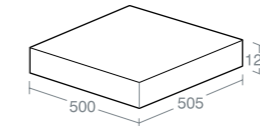

Model	Ref.
50cm console	
Gloss soft grey	U8404EB
Gloss soft brown	U8404EL
Gloss dark blue	U8404GL
Tobacco	U8404KH
Dark oak	U8404KO
Gloss white	U8404WG