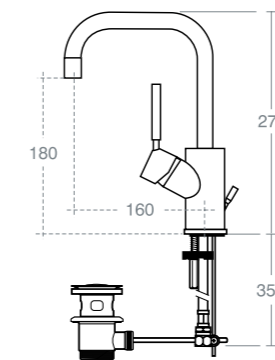

TRESA
SHOWER SET WITH
WALL ELBOW

Model	Ref.
Shower set with wall elbow and bracket	A6465AA
Min pressure 0.5bar	

TRESA
DUAL CONTROL 4 HOLE
BATH SHOWER MIXER

Model	Ref.
Dual control 4 hole bath shower mixer with spout and pullout handspray	A6463AA
Dual control 4 hole bath shower mixer no spout with pullout handspray	A6464AA
Min pressure 1 bar	