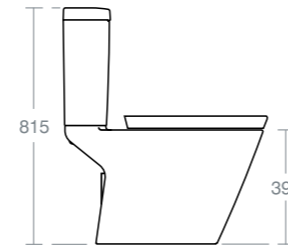

U847701 and U847501: Suitable for Back-to-wall and Wall Hung Bowls only, not suitable for the Close Coupled WC

MINCIO

MINCIO CLOSE COUPLED WC

Model	Ref.
Close coupled WC bowl - horizontal outlet	U848401
Close coupled cistern with dual flush valve - 6/4 litre	U848501
Toilet seat and cover - normal close	U848801
Toilet seat and cover - slow close	U848901