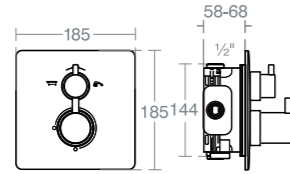

Model Ref.
Thermostatic built in 3 control 3 outlet bath shower mixer square **A6458AA**
Min pressure 0.8bar. Requires two suitable outlets such as Borbera M3 shower kit B1043AA and combined bath filler and overflow E6791AA