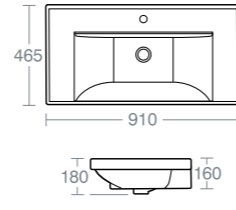

Model	Ref.
90cm wall hung basin with one taphole	U826501
Towel bar 90cm for Tinella 90cm wall hung basins	U8337AA

For wall hanging only with fixation set provided