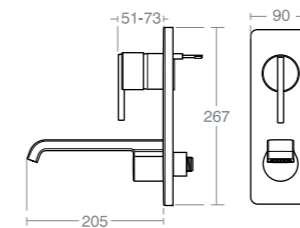

MAZARO SINGLE LEVER BUILT IN BASIN MIXER

Model Ref.
Single lever built in basin mixer kit 2 (portrait) A6473AA
Min pressure 2bar. Requires built in kit 1 A5348NU