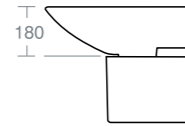

CAFFARO

CAFFARO 60CM PEDESTAL BASIN

Model	Ref.
60cm pedestal basin with one taphole	U848001
Semi pedestal for 60cm	U848101

Basin screwed to wall with the E015767 fixation set and semi ped fixed to wall with brackets supplied