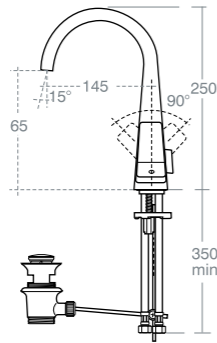

MELITO

MELITO SINGLE LEVER BASIN MIXER - CURVED SPOUT

Model	Ref.
Single lever basin mixer with curved spout and pop up waste	A6480AA
Single lever basin mixer with curved spout no waste	A6481AA
Min pressure 1 bar