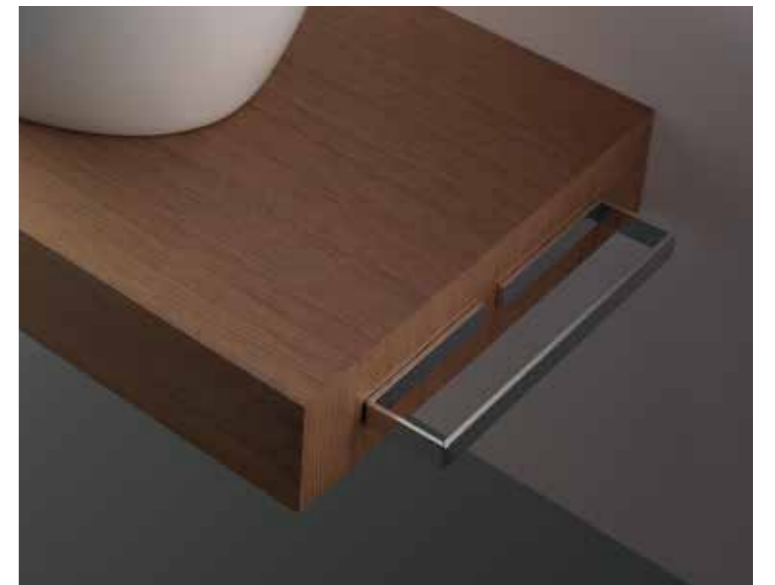

IPPARI
Towel rails

Ippari towel rails are no afterthought. The appropriate amount of design time has been invested into creating a range of elegant, ergonomic rails. Each one integrates perfectly with Sottini Ippari basins or furniture, adding the finishing functional touch to your bathroom.