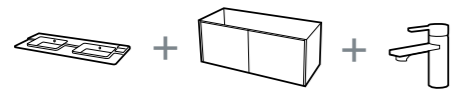

SAVUTTO
Freestanding bath
180cm

PAGLIA
Freestanding bath
shower mixer

TRESA
Basin mixer

+ VOMANO towel rail
+ SIMETO mirror

VOMANO
Basins

Vomano is available in a wide choice of sizes. It has two essential design variations: a version with a tap deck and another without. The latter makes it an uncomplicated vessel of absolute purity.

The basin's understated style makes it the perfect accompaniment to many of our WCs, other products and fittings.

Seen together

Seen together

SIMETO UNO

Basins

Seen together

SIMETO UNO
Double basin
122cm

SIMETO
Double basin unit

CIANE
Basin mixer

Simeto Uno represents a thorough rationalisation of the washbasin surface layout. The concept development follows studies that examined how the washbasin is used. At the core of the solution is the separation of wet and dry areas. The surface is arranged into two zones: the front lower level is deemed splashable while the raised rear areas are kept drier within retaining rims. Square segments on either side hold products while keeping them in the dry zone. A square ceramic waste cover integrates into the geometric design.

A SMART, UNIQUE BASIN
DESIGN THAT KEEPS
WET AND DRY AREAS
ENTIRELY SEPARATE

SIMETO

Basins

While the purpose of Simeto Uno is order, the ethos behind its twin, Simeto Due, is simplicity. The two basins are connected by their elegant aesthetic, but Due displays a wholly simplified structure, featuring a seamless, flat surface and a unique asymmetrical inner bowl.