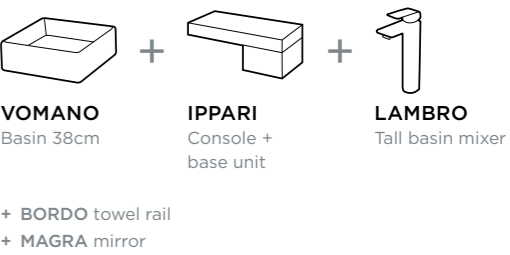

Seen together