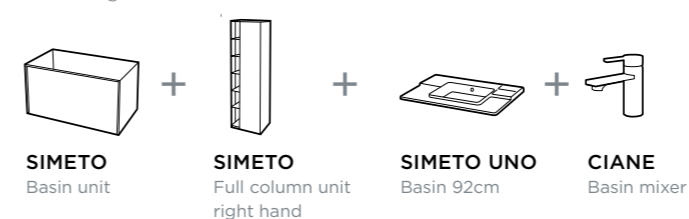

Seen together

SIMETO
Double basin unit

SIMETO
Full column

SIMETO DUE
Double basin 122cm

CIANE
Basin mixer

+ SIMETO mirror

Seen together

- + SIMETO mirror
- + ANAPO wall-hung WC
- + KARISMA flush plate

Seen together

- + SIMETO mirror

The large Simeto column units feature open shelving and internal lighting while the smaller half column units are perfect for compact spaces.

Simeto furniture is available in five stunning contemporary finishes: crisp gloss white, urban gloss grey, sophisticated gloss safari, a linear bamboo texture and a metallic sheen.