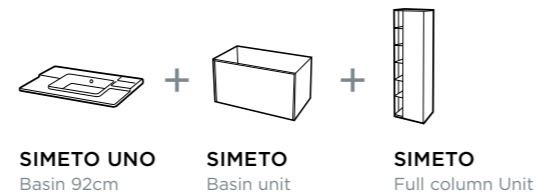

Seen together

SIMETO DUE
Basin 64cm

SIMETO
Basin unit

CIANE
Basin mixer

Seen together

SIMETO UNO
Basin 92cm

SIMETO
Basin unit

SIMETO
Full column Unit