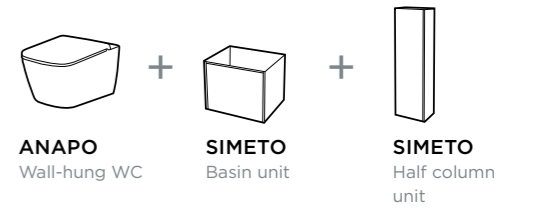

CIANE
Wall mounted
bath spout