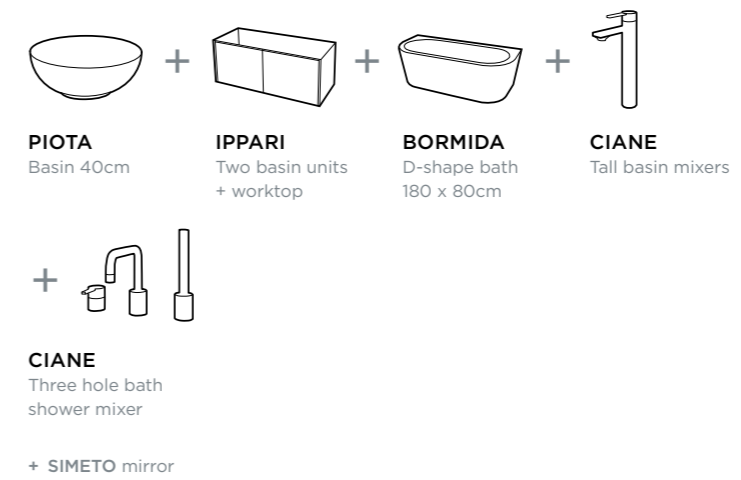

PIOTA ENJOYS
**SIMPLE, ELEGANT
CURVES** –
AESTHETICALLY
PLEASING FORMS
REMINISCENT OF
THE SMOOTHEST
PEBBLES

PIOTA
Basins

In Piota, the basin has been taken to its minimal essence and reimagined as a bowl, with slim walls holding a deep volume. Its smooth semi-spherical form is as satisfyingly tactile as a flawless pebble. Poised elegantly on a countertop, it could be an object of art.

Piota's essential shape transcends all styles and design eras and would complement any other product from the Sottini range.

Seen together

CAFFARO

Basins

Caffaro is an inspired sculptural composition. It is a fluent juxtaposition of flat surfaces and sweeping arcs, created by Franco Bertoli, a strong presence in Italy's contemporary design world.