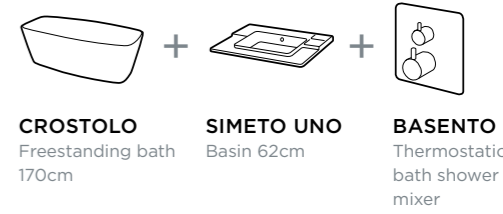

Rotaldo echoes the essential form of the traditional freestanding bath while taking it to a new sculptural level. The design relates more to the craft of the ceramicist than the product designer. Aside from the simple, level surface of the rim, the shape is a celebration of perpetually flowing curves, to be admired from all sides. This double-ended bath is available in two sizes.

Seen together

+

ROTALDO
Freestanding bath
190cm

PAGLIA
Freestanding bath
shower mixer

CROSTOLO
Baths

The talking point of Crostolo is its elegantly narrow rim - a pleasing feature made even more pronounced against the depth and overall scale of the bath itself. Another key design feature to appreciate is the subtly curved perimeter profile. It's a rectangular shape that gently arcs to create an intriguingly unique form, providing enhanced comfort in the centre of the bath. The smaller version of Crostolo brings the same bathing experience to homes where space is limited.

Seen together

CIANE
Wall mounted
bath spout

CIANE
Basin mixer

+ **SIMETO** mirror
+ **KARISMA** WC flush plate

Seen together

SANTORINI
Wall-hung WC

AMUSA
Basin 30cm

MAZARO
Basin mixer