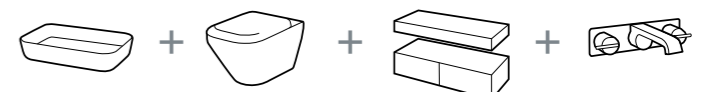

- **BONAMICO**
  Basin 70cm
- **TURANO**
  Wall-hung WC
- **IPPARI**
  Console
  two base units
  + worktop
- **MAZARO**
  Built-in basin mixer

- + **TURANO** mirror
- + **KARISMA** WC flush plate