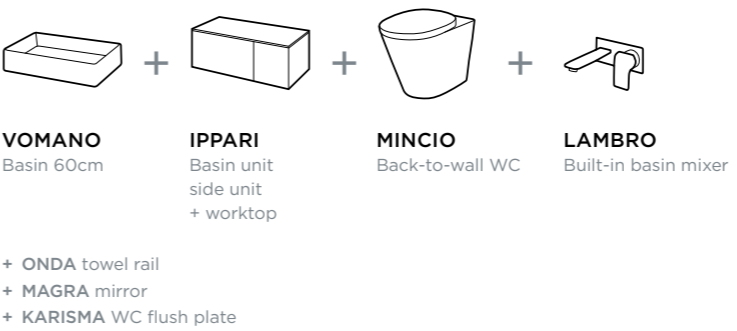

Seen together

VOMANO
Basin 80cm

LAMBRO
Small basin mixer

VOMANO
Basin 41cm

LAMBRO
Small basin mixer

+ VOMANO towel rail

Seen together

VOMANO
Basin 120cm

SAVUTTO
Freestanding bath
180cm

PAGLIA
Freestanding bath
shower mixer

TRESA
Basin mixer

+ VOMANO towel rail
+ SIMETO mirror

VOMANO
Basins

Vomano is available in a wide choice of sizes. It has two essential design variations: a version with a tap deck and another without. The latter makes it an uncomplicated vessel of absolute purity.

The basin's understated style makes it the perfect accompaniment to many of our WCs, other products and fittings.

Seen together

Seen together

SIMETO UNO

Basins

Seen together

SIMETO UNO
Double basin
122cm

SIMETO
Double basin unit

CIANE
Basin mixer

Simeto Uno represents a thorough rationalisation of the washbasin surface layout. The concept development follows studies that examined how the washbasin is used. At the core of the solution is the separation of wet and dry areas. The surface is arranged into two zones: the front lower level is deemed splashable while the raised rear areas are kept drier within retaining rims. Square segments on either side hold products while keeping them in the dry zone. A square ceramic waste cover integrates into the geometric design.